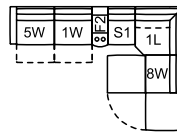

C3 RHF Power Reclining Chaise, Wide
C4 LHF Power Reclining Chaise, Wide
 44 x 65 x 35"
 112 x 165 x 89 cm

S1 Armless Storage Chair
 26 x 44 x 35"
 66 x 112 x 89 cm

S2 Armless Storage Chair, Wide
 34 x 44 x 35"
 86 x 112 x 89 cm

S5 RHF Storage Chaise
S6 LHF Storage Chaise
 36 x 65 x 35"
 91 x 165 x 89 cm

S7 RHF Storage Chaise, Wide
S8 LHF Storage Chaise, Wide
 44 x 65 x 35"
 112 x 165 x 89 cm

S9 Swivel Top Ottoman
 32 x 32 x 18"
 81 x 81 x 46 cm

F2 Console w/ Shelf
 16 x 42 x 29"
 41 x 107 x 74 cm

POPULAR CONFIGURATIONS

5W/1W/F2/S1/1L/8W
 167 x 109 x 35"
 424 x 277 x 89 cm

5W/F2/S2/1L/6W
 142 x 127 x 35"
 361 x 323 x 89 cm

7W/1R/S1/F2/C3
 127 x 134 x 35"
 323 x 340 x 89 cm

DIMENSIONS

Seat Depth: 24" / 61 cm
 Seat Height: 19" / 50 cm
 Arm Depth: 42" / 106 cm
 Arm Height: 25" / 62 cm
 Reclined Depth: 67" / 170 cm

Dimensions shown as Width x Depth x Height.

Dimensions are correct at the time of printing and are subject to change without notice. Actual measurements for each item may vary from what is shown here. Please allow up to a +/- 1 inch difference. Availability may vary by region.