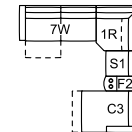

S5 RHF Storage Chaise
S6 LHF Storage Chaise
 36 x 65 x 35"
 91 x 165 x 89 cm

S7 RHF Storage Chaise, Wide
S8 LHF Storage Chaise, Wide
 44 x 65 x 35"
 112 x 165 x 89 cm

S9 Swivel Top Ottoman
 32 x 32 x 18"
 81 x 81 x 46 cm

F2 Console w/ Shelf
 16 x 42 x 29"
 41 x 107 x 74 cm

POPULAR CONFIGURATIONS

5W/1W/F2/S1/1L/8W
 167 x 109 x 35"
 424 x 277 x 89 cm

5W/F2/S2/1L/6W
 142 x 127 x 35"
 361 x 323 x 89 cm

7W/1R/S1/F2/C3
 127 x 134 x 35"
 323 x 340 x 89 cm

DIMENSIONS

Seat Depth: 24" / 61 cm
 Seat Height: 19" / 50 cm
 Arm Depth: 42" / 106 cm
 Arm Height: 25" / 62 cm
 Reclined Depth: 67" / 170 cm

Dimensions shown as Width x Depth x Height.

Dimensions are correct at the time of printing and are subject to change without notice. Actual measurements for each item may vary from what is shown here. Please allow up to a +/- 1 inch difference. Availability may vary by region.