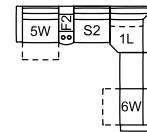

C3 RHF Power Reclining Chaise, Wide
C4 LHF Power Reclining Chaise, Wide
 44 x 65 x 35"
 112 x 165 x 89 cm

S1 Armless Storage Chair
 26 x 44 x 35"
 66 x 112 x 89 cm

S2 Armless Storage Chair, Wide
 34 x 44 x 35"
 86 x 112 x 89 cm

S5 RHF Storage Chaise
S6 LHF Storage Chaise
 36 x 65 x 35"
 91 x 165 x 89 cm

S7 RHF Storage Chaise, Wide
S8 LHF Storage Chaise, Wide
 44 x 65 x 35"
 112 x 165 x 89 cm

S9 Swivel Top Ottoman
 32 x 32 x 18"
 81 x 81 x 46 cm

F2 Console w/ Shelf
 16 x 42 x 29"
 41 x 107 x 74 cm

POPULAR CONFIGURATIONS

5W/1W/F2/S1/1L/8W
 167 x 109 x 35"
 424 x 277 x 89 cm

5W/F2/S2/1L/6W
 142 x 127 x 35"
 361 x 323 x 89 cm

7W/1R/S1/F2/C3
 127 x 134 x 35"
 323 x 340 x 89 cm

DIMENSIONS

Seat Depth: 24" / 61 cm
 Seat Height: 19" / 50 cm
 Arm Depth: 42" / 106 cm
 Arm Height: 25" / 62 cm
 Reclined Depth: 67" / 170 cm

Dimensions shown as Width x Depth x Height.

Dimensions are correct at the time of printing and are subject to change without notice. Actual measurements for each item may vary from what is shown here. Please allow up to a +/- 1 inch difference. Availability may vary by region.