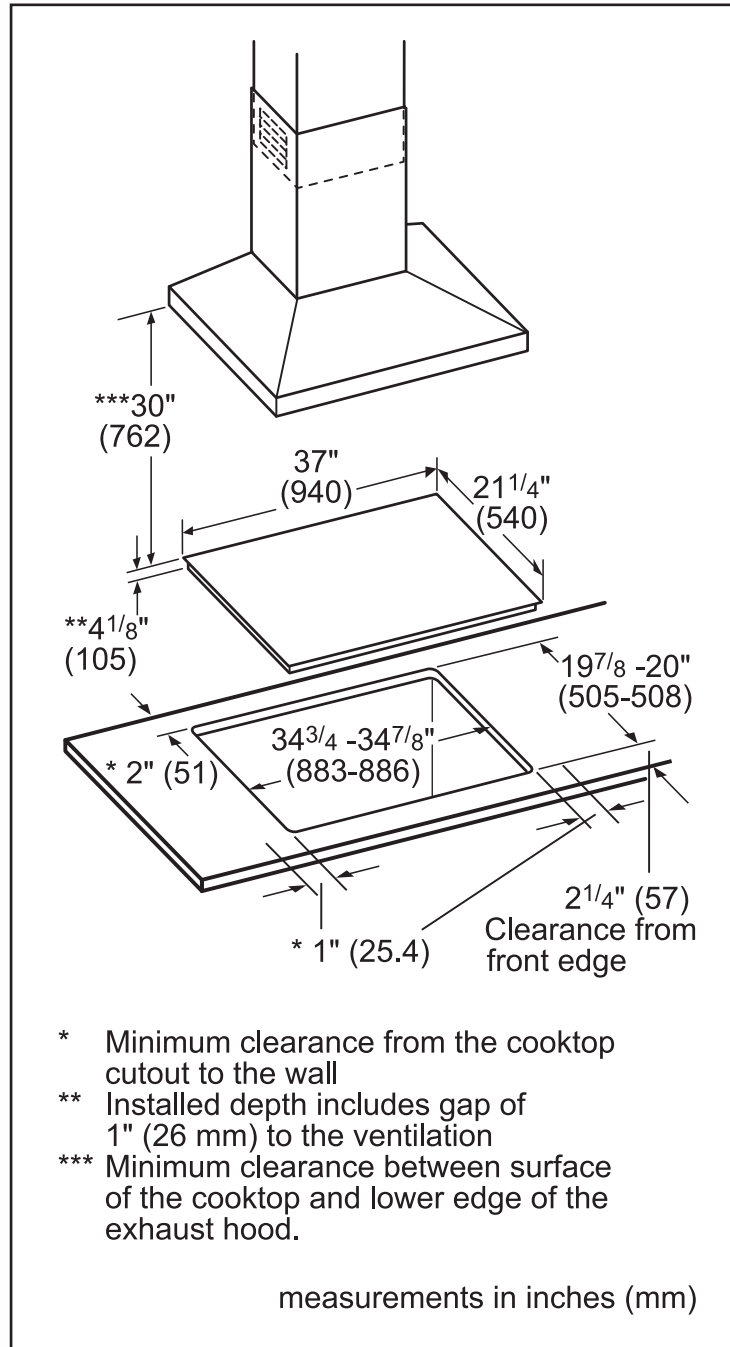

Dimensions & Weight	
Overall appliance dimensions (HxWxD)	5/16" +4 1/8" x 37" x 21 1/4"
Required cutout size (HxWxD)	4 1/8" x 34 7/8" x 20"
Minimum distance from counter front	2 1/4"
Minimum distance from rear wall	2"
Net weight	53 lbs

Notes: All height, width and depth dimensions are shown in inches. BSH reserves the absolute and unrestricted right to change product materials and specifications, at any time, without notice. Consult the product's installation instructions for final dimensional data and other details prior to making cutout.

36" Induction Cooktop

800 Series – Black with Stainless Steel Frame NIT8669SUC

BOSCH

Invented for life

Installation Details

Installation above Wall Ovens

Notes:

Dimensions based on standard countertop height (36" with 4 3/4" toe kick including base plate).

The built-in oven can be installed below the induction cooktop as long as there is a minimum 1" (26) clearance between the bottom of the cooktop and the top of the oven.

measurements in inches (mm)

Measurements in inches (mm)