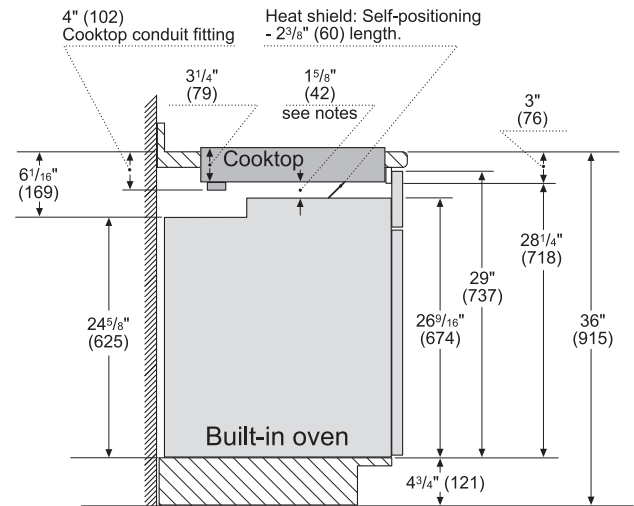

Notes: All height, width and depth dimensions are shown in inches. BSH reserves the absolute and unrestricted right to change product materials and specifications, at any time, without notice. Consult the product's installation instructions for final dimensional data and other details prior to making cutout.

36" Induction Cooktop

800 Series – Black with Stainless Steel Frame NIT8669SUC

BOSCH

Invented for life

Installation Details

Installation above Wall Ovens

Notes:

Dimensions based on standard countertop height (36" with 4 3/4" toe kick including base plate).

The built-in oven can be installed below the induction cooktop as long as there is a minimum 1" (26) clearance between the bottom of the cooktop and the top of the oven.

measurements in inches (mm)

Measurements in inches (mm)