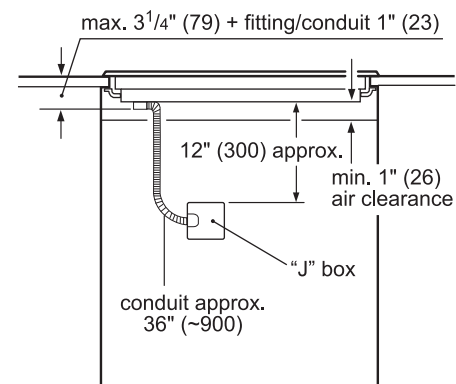

Notes: All height, width and depth dimensions are shown in inches. BSH reserves the absolute and unrestricted right to change product materials and specifications, at any time, without notice. Consult the product's installation instructions for final dimensional data and other details prior to making cutout.

36" Induction Cooktop

800 Series – Black with Stainless Steel Frame NIT8669SUC

BOSCH

Invented for life

Installation Details

Installation above Wall Ovens

Notes:

Dimensions based on standard countertop height (36" with 4 3/4" toe kick including base plate).

The built-in oven can be installed below the induction cooktop as long as there is a minimum 1" (26) clearance between the bottom of the cooktop and the top of the oven.

measurements in inches (mm)

Measurements in inches (mm)