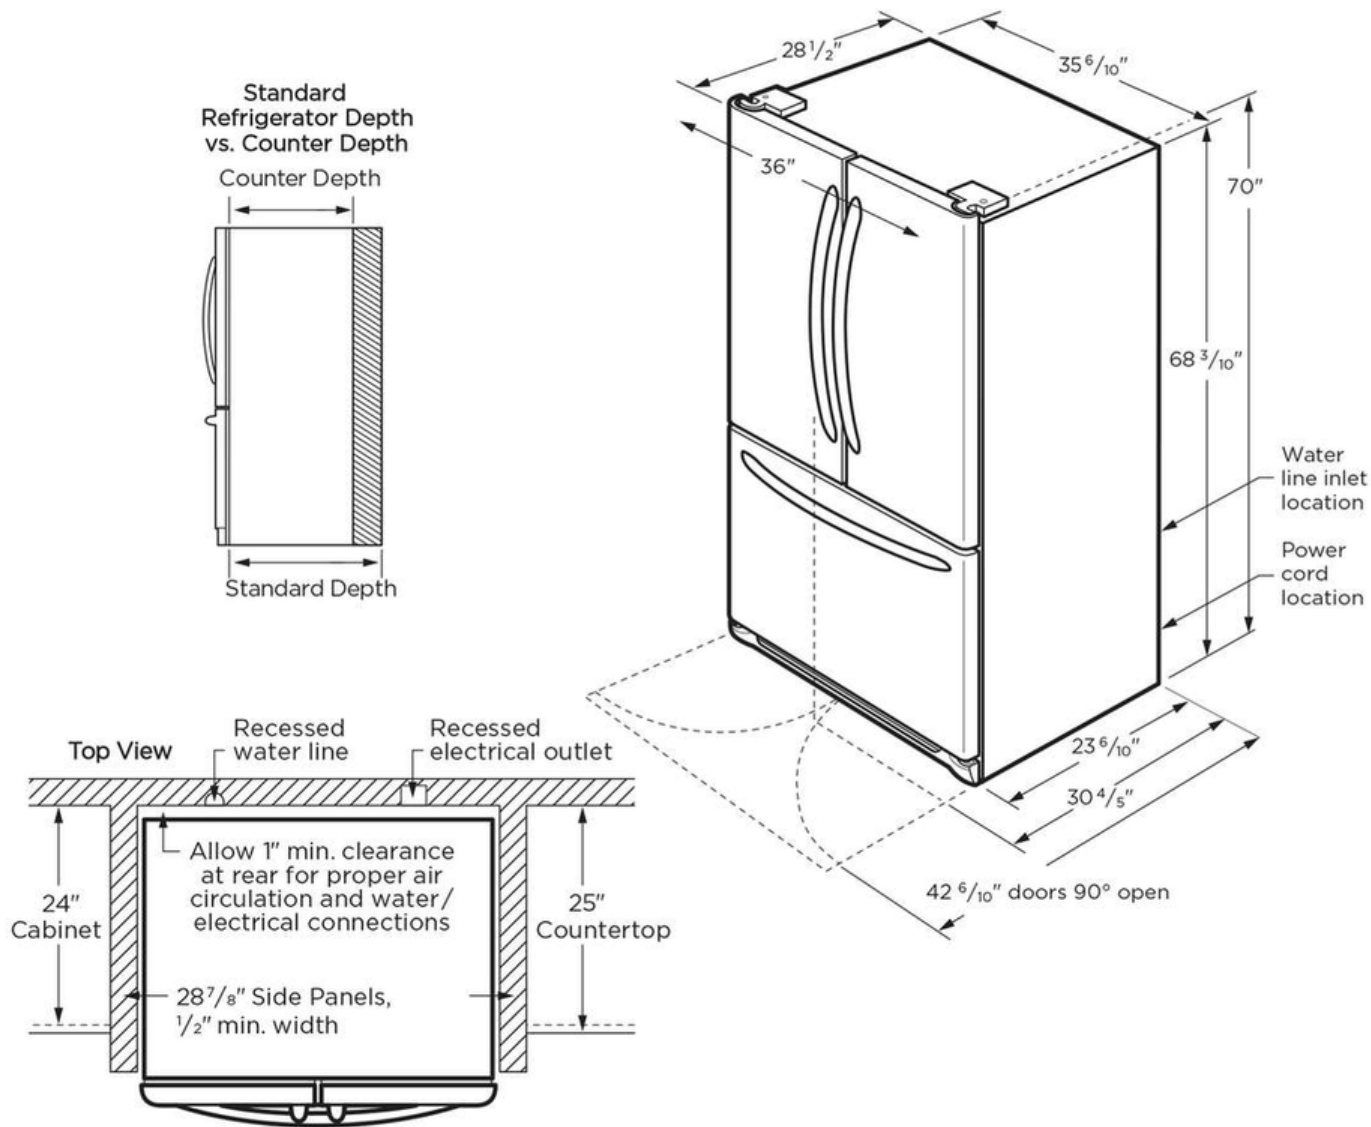

# Frigidaire Gallery

22.6 Cu. Ft. Counter-Depth French Door Refrigerator

GRFC2353AF, GRFC2353AD

Version : 10/21

Note: For planning purposes only. Always consult local and national electric, gas and plumbing codes.