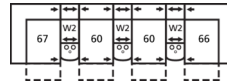

41062 GROVE

Dimensions shown as Width x Depth x Height. Specifications are correct at time of printing and are subject to change without notice.
LHF - left hand facing RHF - right hand facing IA - inside arm to inside

Dimensions

- A - Seat Depth - 22" / 56cm
- B - Seat Height - 19.5" / 50cm
- C - Arm Height - 23.5" / 60cm

Features

- Hardwood, softwood and engineered wood products; all joints pinned & glued for uniformity & strength
- Back: Premium elastic webbing offers consistent suspension for the life of the product
- Seat: 8 gauge sinuous wire springs for superior ride and comfort
- Back filled with blown fibre
- Chaise styling for ultimate comfort and support in full recline
- Touch button for power operation
- Power headrest on select pieces

105 x 105"

267 x 267cm

4-Seat Wedge Separated Angled Reclining Sectional with Loveseat

160 x 75"

406 x 191cm

3-Seat Wedge Separated Angled Reclining Sectional

141 x 69"

358 x 175cm

4-Seat Wedge Separated Angled Reclining Sectional

156 x 74"

396 x 188cm

3-Seat Console Separated Reclining Sectional

66 x 113"

168 x 287cm

4-Seat Console Separated Reclining Sectional

149 x 66"