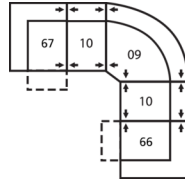

5-Seat Curved Corner Large Reclining Sectional

105 x 105"

267 x 267cm