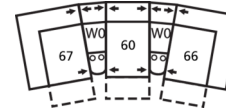

41062 GROVE

Dimensions shown as Width x Depth x Height. Specifications are correct at time of printing and are subject to change without notice.
LHF - left hand facing RHF - right hand facing IA - inside arm to inside

Dimensions

- A - Seat Depth - 22" / 56cm
- B - Seat Height - 19.5" / 50cm
- C - Arm Height - 23.5" / 60cm

Features

- Hardwood, softwood and engineered wood products; all joints pinned & glued for uniformity & strength
- Back: Premium elastic webbing offers consistent suspension for the life of the product
- Seat: 8 gauge sinuous wire springs for superior ride and comfort
- Back filled with blown fibre
- Chaise styling for ultimate comfort and support in full recline
- Touch button for power operation
- Power headrest on select pieces

105 x 105"

267 x 267cm

4-Seat Wedge Separated Angled Reclining Sectional with Loveseat

160 x 75"

406 x 191cm

3-Seat Wedge Separated Angled Reclining Sectional

141 x 69"

358 x 175cm

4-Seat Wedge Separated Angled Reclining Sectional

156 x 74"

396 x 188cm

3-Seat Console Separated Reclining Sectional

66 x 113"

168 x 287cm

4-Seat Console Separated Reclining Sectional

149 x 66"