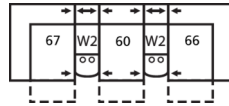

3-Seat Console Separated Reclining Sectional

66 x 113"

168 x 287cm