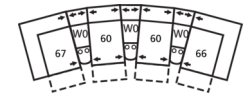

Dimensions

- A - Seat Depth - 22" / 56cm
- B - Seat Height - 19.5" / 50cm
- C - Arm Height - 23.5" / 60cm

Features

- Hardwood, softwood and engineered wood products; all joints pinned & glued for uniformity & strength
- Back: Premium elastic webbing offers consistent suspension for the life of the product
- Seat: 8 gauge sinuous wire springs for superior ride and comfort
- Back filled with blown fibre
- Chaise styling for ultimate comfort and support in full recline
- Touch button for power operation
- Power headrest on select pieces

60 Power Armless Recliner
23 x 40 x 39"
58 x 102 x 99cm

61 Power Sofa Recliner
87 x 40 x 39"
221 x 102 x 99cm
IA: 68" / 173cm

63 Loveseat Recliner Power
64 x 40 x 39"
163 x 102 x 99cm
IA: 46" / 117cm

66 RHF Power Recliner
67 LHF Power Recliner
32 x 40 x 39"
81 x 102 x 99cm

105 x 105"

267 x 267cm

4-Seat Wedge Separated Angled Reclining Sectional with Loveseat

160 x 75"

406 x 191cm

3-Seat Wedge Separated Angled Reclining Sectional

141 x 69"

358 x 175cm

4-Seat Wedge Separated Angled Reclining Sectional

156 x 74"

396 x 188cm

3-Seat Console Separated Reclining Sectional

66 x 113"

168 x 287cm

4-Seat Console Separated Reclining Sectional

149 x 66"