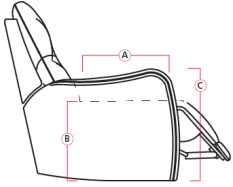

41062 GROVE

Dimensions shown as Width x Depth x Height. Specifications are correct at time of printing and are subject to change without notice.
LHF - left hand facing RHF - right hand facing IA - inside arm to inside

Dimensions

- A - Seat Depth - 22" / 56cm
- B - Seat Height - 19.5" / 50cm
- C - Arm Height - 23.5" / 60cm

Features

- Hardwood, softwood and engineered wood products; all joints pinned & glued for uniformity & strength
- Back: Premium elastic webbing offers consistent suspension for the life of the product
- Seat: 8 gauge sinuous wire springs for superior ride and comfort
- Back filled with blown fibre
- Chaise styling for ultimate comfort and support in full recline
- Touch button for power operation
- Power headrest on select pieces

60 Power Armless Recliner
23 x 40 x 39"
58 x 102 x 99cm

61 Power Sofa Recliner
87 x 40 x 39"
221 x 102 x 99cm
IA: 68" / 173cm

63 Loveseat Recliner Power
64 x 40 x 39"
163 x 102 x 99cm
IA: 46" / 117cm

66 RHF Power Recliner
67 LHF Power Recliner
32 x 40 x 39"
81 x 102 x 99cm

Depth - measured from the front edge of the seat cushion to the top of the back.

Width - measured from the widest point of the arm or arm pillow to the widest point of the opposite arm or arm pillow.

Arm Height - measured from the top of the arm to the floor.