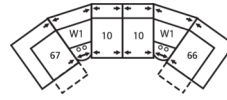

41062 GROVE

Dimensions shown as Width x Depth x Height. Specifications are correct at time of printing and are subject to change without notice.
LHF - left hand facing RHF - right hand facing IA - inside arm to inside

60 Power Armless Recliner
23 x 40 x 39"
58 x 102 x 99cm

61 Power Sofa Recliner
87 x 40 x 39"
221 x 102 x 99cm
IA: 68" / 173cm

63 Loveseat Recliner Power
64 x 40 x 39"
163 x 102 x 99cm
IA: 46" / 117cm

66 RHF Power Recliner
67 LHF Power Recliner
32 x 40 x 39"
81 x 102 x 99cm

W2 Console
13 x 40 x 35"
33 x 102 x 89cm

41062 GROVE

Popular Configurations

Note: Always assemble configurations from right hand facing to left hand facing components.

How We Measure

Height - measured from the highest point of the back pillow to the floor.

105 x 105"

267 x 267cm

4-Seat Wedge Separated Angled Reclining Sectional with Loveseat

160 x 75"

406 x 191cm

3-Seat Wedge Separated Angled Reclining Sectional

141 x 69"

358 x 175cm