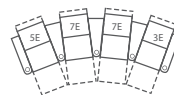

2 seats straight (1E/3E)  
70 x 68" / 178 x 173cm

2 seats curved (5E/3E)  
77 x 73" / 195 x 185cm

3 seats straight (1E/3E/3E)  
101 x 68" / 257 x 173cm

4 seats straight (1E/3E/3E/3E)  
132 x 68" / 335 x 173cm