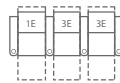

41416

2 seats straight (1E/3E)  
70 x 68" / 178 x 173cm

2 seats curved (5E/3E)  
77 x 71" / 196 x 180cm

3 seats straight (1E/3E/3E)  
101 x 68" / 257 x 173cm

4 seats straight (1E/3E/3E/3E)  
132 x 68" / 335 x 173cm