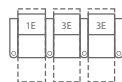

41422

2 seats straight (1E/3E)  
62 x 69" / 158 x 175cm

2 seats curved (5E/3E)  
72 x 72" / 184 x 184cm

3 seats straight (1E/3E/3E)  
90 x 69" / 229 x 175cm

4 seats straight (1E/3E/3E/3E)  
118 x 69" / 300 x 175cm