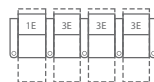

41415

2 seats straight (1E/3E)  
70 x 68" / 178 x 173cm

2 seats curved (5E/3E)  
77 x 71" / 195 x 180cm

3 seats straight (1E/3E/3E)  
101 x 68" / 257 x 173cm

4 seats straight (1E/3E/3E/3E)  
132 x 68" / 335 x 173cm