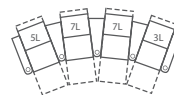

41473

2 seats straight (1L/3L)  
68 x 70" / 173 x 178cm

2 seats curved (5L/3L)  
76 x 73" / 193 x 185cm

3 seats straight (1L/3L/3L)  
98 x 70" / 249 x 178cm

4 seats straight (1L/3L/3L/3L)  
128 x 70" / 325 x 178cm

4 seats curved (5L/7L/7L/3L)  
150 x 81" / 381 x 205cm

4 seats straight (1L/4L/1L)  
122 x 70" / 310 x 178cm