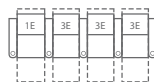

41422

2 seats straight (1E/3E)  
62 x 69" / 158 x 175cm

2 seats curved (5E/3E)  
72 x 72" / 184 x 184cm

3 seats straight (1E/3E/3E)  
90 x 69" / 229 x 175cm

4 seats straight (1E/3E/3E/3E)  
118 x 69" / 300 x 175cm