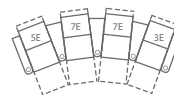

41422

2 seats straight (1E/3E)  
62 x 69" / 158 x 175cm

2 seats curved (5E/3E)  
72 x 72" / 184 x 184cm

3 seats straight (1E/3E/3E)  
90 x 69" / 229 x 175cm

4 seats straight (1E/3E/3E/3E)  
118 x 69" / 300 x 175cm

4 seats curved (5E/7E/7E/3E)  
147 x 80" / 374 x 203cm

4 seats straight (1E/4E/1E)  
114 x 69" / 290 x 175cm