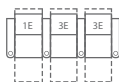

41415

2 seats straight (1E/3E)  
70 x 68" / 178 x 173cm

2 seats curved (5E/3E)  
77 x 71" / 195 x 180cm

3 seats straight (1E/3E/3E)  
101 x 68" / 257 x 173cm

4 seats straight (1E/3E/3E/3E)  
132 x 68" / 335 x 173cm