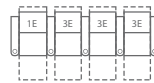

41416

2 seats straight (1E/3E)  
70 x 68" / 178 x 173cm

2 seats curved (5E/3E)  
77 x 71" / 196 x 180cm

3 seats straight (1E/3E/3E)  
101 x 68" / 257 x 173cm

4 seats straight (1E/3E/3E/3E)  
132 x 68" / 335 x 173cm