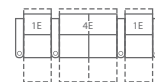

4 seats straight (1E/4E/1E)
124 x 68" / 315 x 173cm