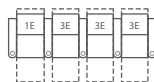

4 seats straight (1E/3E/3E/3E)
132 x 68" / 335 x 173cm