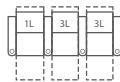

3 seats straight (1L/3L/3L)
98 x 74" / 249 x 188cm