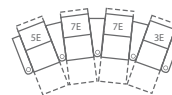

41415

2 seats straight (1E/3E)  
70 x 68" / 178 x 173cm

2 seats curved (5E/3E)  
77 x 71" / 195 x 180cm

3 seats straight (1E/3E/3E)  
101 x 68" / 257 x 173cm

4 seats straight (1E/3E/3E/3E)  
132 x 68" / 335 x 173cm

4 seats curved (5E/7E/7E/3E)  
151 x 79" / 383 x 201cm

4 seats straight (1E/4E/1E)  
124 x 68" / 315 x 173cm