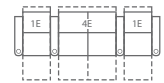

4 seats straight (1E/4E/1E)
124 x 68" / 315 x 173cm