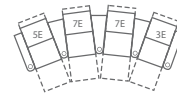

41416

2 seats straight (1E/3E)  
70 x 68" / 178 x 173cm

2 seats curved (5E/3E)  
77 x 71" / 196 x 180cm

3 seats straight (1E/3E/3E)  
101 x 68" / 257 x 173cm

4 seats straight (1E/3E/3E/3E)  
132 x 68" / 335 x 173cm