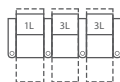

41473

2 seats straight (1L/3L)  
68 x 70" / 173 x 178cm

2 seats curved (5L/3L)  
76 x 73" / 193 x 185cm

3 seats straight (1L/3L/3L)  
98 x 70" / 249 x 178cm

4 seats straight (1L/3L/3L/3L)  
128 x 70" / 325 x 178cm