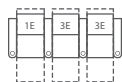

3 seats straight (1E/3E/3E)
101 x 68" / 257 x 173cm