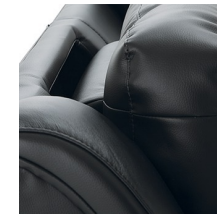

STANDARD  
PREMIUM FOAM

POWER  
HEADREST

STAINLESS  
STEEL  
CUPHOLDER

POWER BUTTON  
WITH USB  
CHARGER

**LEG**

This item comes standard with the leg pictured

**FRAME**

All Palliser frames are constructed from engineered wood products, hardwood or softwood; joints are pinned and glued for uniformity and strength.

**SEATING COMFORT**

Semi-attached back cushions with fibre filling  
Full, chaise-style seat cushions with high-resiliency, high density foam core in polyester wrap  
Back Suspension: 100% premium elastic webbing to provide consistent comfort and support.  
Seat Suspension: Heavy gauge sinuous springs, engineered to provide premium comfort and endurance.

**FUNCTION**

Power recline and power headrest with brushed metal switch and USB charging

**COVERS**

Leather  
Fabric

**09 Corner Curve**  
48 x 48 x 40"  
122 x 122 x 101 cm

**10 Armless Chair**  
23 x 40 x 40"  
59 x 102 x 101 cm