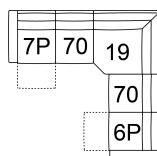

**6P RHF Wide Recliner Power**  
**7P LHF Wide Recliner Power**  
41 x 43 x 37"  
103 x 110 x 94 cm

**70 Armless Chair**  
33 x 43 x 37"  
83 x 110 x 94 cm

**K3 Console with Storage**  
13 x 40 x 20"  
34 x 102 x 51 cm

**13 RHF Stationary Sectional End**  
**14 LHF Stationary Sectional End**  
41 x 43 x 37"  
103 x 110 x 94 cm

**S7 RHF Stat Storage Chaise Wide**  
**S8 LHF Stat Storage Chaise Wide**  
41 x 63 x 37"  
103 x 161 x 94 cm

## POPULAR CONFIGURATIONS

**14/70/19/27**  
116 x 114"  
295 x 290 cm

**7P/2P/19/27**  
115 x 114"  
293 x 290 cm

**7P/2P/19/70/6P**  
115 x 116"  
293 x 295 cm

**7P/70/19/70/6P**  
116 x 116"  
295 x 295 cm

## DIMENSIONS

Seat Depth: 23" / 58 cm  
Seat Height: 19" / 48 cm  
Arm Depth: 43" / 108 cm  
Arm Height: 29" / 72 cm  
Reclined Depth: N/A

Dimensions shown as Width x Depth x Height.

Dimensions are correct at the time of printing and are subject to change without notice. Actual measurements for each item may vary from what is shown here. Please allow up to a +/- 1 inch difference. Availability may vary by region.