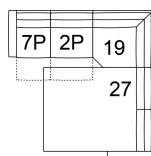

**6P RHF Wide Recliner Power**  
**7P LHF Wide Recliner Power**  
41 x 43 x 37"  
103 x 110 x 94 cm

**70 Armless Chair**  
33 x 43 x 37"  
83 x 110 x 94 cm

**K3 Console with Storage**  
13 x 40 x 20"  
34 x 102 x 51 cm

**13 RHF Stationary Sectional End**  
**14 LHF Stationary Sectional End**  
41 x 43 x 37"  
103 x 110 x 94 cm

**S7 RHF Stat Storage Chaise Wide**  
**S8 LHF Stat Storage Chaise Wide**  
41 x 63 x 37"  
103 x 161 x 94 cm

## POPULAR CONFIGURATIONS

**14/70/19/27**  
116 x 114"  
295 x 290 cm

**7P/2P/19/27**  
115 x 114"  
293 x 290 cm

**7P/2P/19/70/6P**  
115 x 116"  
293 x 295 cm

**7P/70/19/70/6P**  
116 x 116"  
295 x 295 cm

## DIMENSIONS

Seat Depth: 23" / 58 cm  
Seat Height: 19" / 48 cm  
Arm Depth: 43" / 108 cm  
Arm Height: 29" / 72 cm  
Reclined Depth: N/A

Dimensions shown as Width x Depth x Height.

Dimensions are correct at the time of printing and are subject to change without notice. Actual measurements for each item may vary from what is shown here. Please allow up to a +/- 1 inch difference. Availability may vary by region.