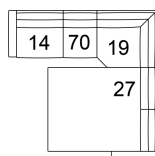

POPULAR CONFIGURATIONS

14/70/19/27
116 x 114"
295 x 290 cm