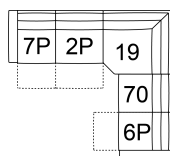

**6P RHF Wide Recliner Power**  
**7P LHF Wide Recliner Power**  
41 x 43 x 37"  
103 x 110 x 94 cm

**70 Armless Chair**  
33 x 43 x 37"  
83 x 110 x 94 cm

**K3 Console with Storage**  
13 x 40 x 20"  
34 x 102 x 51 cm

**13 RHF Stationary Sectional End**  
**14 LHF Stationary Sectional End**  
41 x 43 x 37"  
103 x 110 x 94 cm

**S7 RHF Stat Storage Chaise Wide**  
**S8 LHF Stat Storage Chaise Wide**  
41 x 63 x 37"  
103 x 161 x 94 cm

## POPULAR CONFIGURATIONS

**14/70/19/27**  
116 x 114"  
295 x 290 cm

**7P/2P/19/27**  
115 x 114"  
293 x 290 cm

**7P/2P/19/70/6P**  
115 x 116"  
293 x 295 cm

**7P/70/19/70/6P**  
116 x 116"  
295 x 295 cm

## DIMENSIONS

Seat Depth: 23" / 58 cm  
Seat Height: 19" / 48 cm  
Arm Depth: 43" / 108 cm  
Arm Height: 29" / 72 cm  
Reclined Depth: N/A

Dimensions shown as Width x Depth x Height.

Dimensions are correct at the time of printing and are subject to change without notice. Actual measurements for each item may vary from what is shown here. Please allow up to a +/- 1 inch difference. Availability may vary by region.