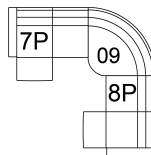

66 RHF Power Recliner
31 x 40 x 38"
79 x 102 x 97 cm

67 LHF Power Recliner
31 x 40 x 38"
79 x 102 x 97 cm

74 Ottoman Rectangular
37 x 23 x 17"
94 x 59 x 44 cm

7P LHF Loveseat Power Recliner
55 x 40 x 38"
140 x 102 x 97 cm

8P RHF Loveseat Power Recliner
55 x 40 x 38"
140 x 102 x 97 cm

95 Chair w/2 Arms
38 x 38 x 34"
97 x 97 x 87 cm
IA: 24" / 61 cm

98 RHF Angled Loveseat
97 LHF Angled Loveseat
70 x 50 x 34"
178 x 127 x 87 cm

POPULAR CONFIGURATIONS

07/15
86 x 60"
219 x 153 cm

12/40
117 x 91"
298 x 232 cm

7P/09/10/19
104 x 136"
265 x 346 cm

7P/09/8P
104 x 104"
265 x 265 cm

DIMENSIONS

Seat Depth: 21" / 54 cm
Seat Height: 19" / 48 cm
Arm Depth: 37" / 94 cm
Arm Height: 24" / 60 cm

Dimensions shown as Width x Depth x Height.

Dimensions are correct at the time of printing and are subject to change without notice. Actual measurements for each item may vary from what is shown here. Please allow up to a +/- 1 inch difference. Availability may vary by region.