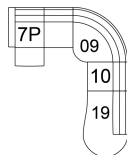

66 RHF Power Recliner
31 x 40 x 38"
79 x 102 x 97 cm

67 LHF Power Recliner
31 x 40 x 38"
79 x 102 x 97 cm

74 Ottoman Rectangular
37 x 23 x 17"
94 x 59 x 44 cm

7P LHF Loveseat Power Recliner
55 x 40 x 38"
140 x 102 x 97 cm

8P RHF Loveseat Power Recliner
55 x 40 x 38"
140 x 102 x 97 cm

95 Chair w/2 Arms
38 x 38 x 34"
97 x 97 x 87 cm
IA: 24" / 61 cm

98 RHF Angled Loveseat
97 LHF Angled Loveseat
70 x 50 x 34"
178 x 127 x 87 cm

POPULAR CONFIGURATIONS

07/15
86 x 60"
219 x 153 cm

12/40
117 x 91"
298 x 232 cm

7P/09/10/19
104 x 136"
265 x 346 cm

7P/09/8P
104 x 104"
265 x 265 cm

DIMENSIONS

Seat Depth: 21" / 54 cm
Seat Height: 19" / 48 cm
Arm Depth: 37" / 94 cm
Arm Height: 24" / 60 cm

Dimensions shown as Width x Depth x Height.

Dimensions are correct at the time of printing and are subject to change without notice. Actual measurements for each item may vary from what is shown here. Please allow up to a +/- 1 inch difference. Availability may vary by region.