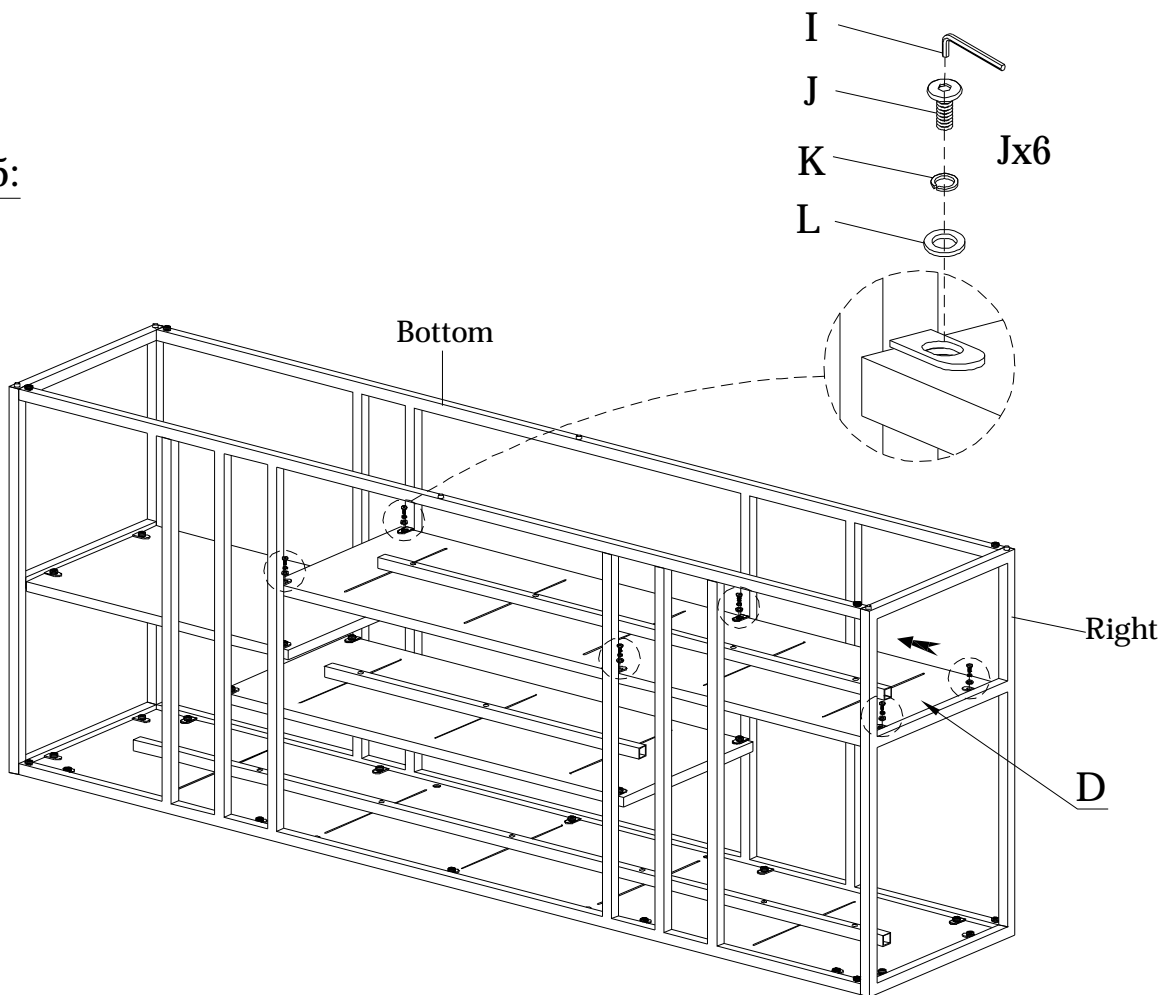

**Components and Hardware List**

<p>Table Top</p>  <p><b>A</b> 1 pc.</p>	<p>Upper Middle Shelf</p>  <p><b>B</b> 1 pc.</p>	<p>Small Shelf</p>  <p><b>C</b> 1 pc.</p>	<p>Lower Large Shelf</p>  <p><b>D</b> 1 pc.</p>
<p>Front Frame</p>  <p><b>E</b> 1 pc.</p>	<p>Back Frame</p>  <p><b>F</b> 1 pc.</p>	<p>Side Frame (Left)</p>  <p><b>G</b> 1 pc.</p>	<p>Side Frame (Right)</p>  <p><b>H</b> 1 pc.</p>
<p>1/4" - Ø12x1mm Spring Washer</p>  <p><b>K</b> 28 pcs.</p>	<p>1/4" - Ø16x2mm Flat Washer</p>  <p><b>L</b> 28 pcs.</p>	<p>1/4"-20 x 5/8" Allen Flat Head Bolt</p>  <p><b>M</b> 8 pcs.</p>	<p>Furniture Tipping Restraint Kit</p>  <p><b>N</b> 2 pcs.</p>

**Step 1:**

Step 2:

Step 3:

Step 4:

Step 5:

Step 6:

For product and personal safety, furniture tipping restraint kits have been included with this unit which can help to minimize the risk of the unit accidentally tipping forward, if used and properly installed per the kit manufacturer's instructions.

Furniture Tipping  
Restraint Kit (N)  
(Inside White Plastic Bag)

Adjustable Leveler