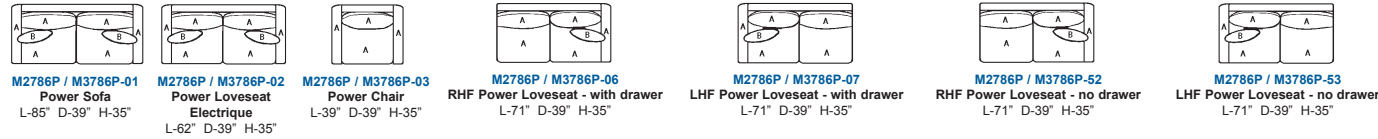

DECOR-REST

FURNITURE LTD

2786 & 3786

AVAILABLE IN FABRIC OR LEATHER

Sinusuous Spring Construction, 1.9 lb. Foam,
Semi-Attached back.
Water fowl feather encased in a 100% cotton twill

PROUDLY BUILT IN NORTH AMERICA

STATIONARY

POWER

STORAGE

CREATE YOUR OWN ROOM ARRANGEMENTS