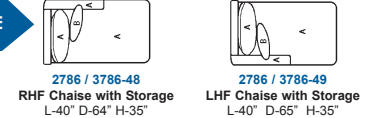

DECOR-REST

FURNITURE LTD

2786 & 3786

AVAILABLE IN FABRIC OR LEATHER

Sinusuous Spring Construction, 1.9 lb. Foam,
Semi-Attached back.
Water fowl feather encased in a 100% cotton twill

PROUDLY BUILT IN NORTH AMERICA

STATIONARY

POWER

STORAGE

CREATE YOUR OWN ROOM ARRANGEMENTS