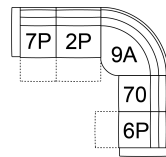

2P Armless Wide Recliner
Pwr
32 x 42 x 32"
82 x 106 x 82 cm

31 Wallhugger Recliner Pwr
53 x 42 x 32"
135 x 106 x 82 cm

6P RHF Wide Recliner Power
7P LHF Wide Recliner Power
42 x 42 x 32"
107 x 106 x 82 cm

70 Armless Chair
32 x 42 x 32"
82 x 106 x 82 cm

9A corner sq/movable headrests
44 x 44 x 32"
112 x 112 x 82 cm

K3 Console with Storage
13 x 40 x 20"
34 x 102 x 51 cm

13 RHF Stationary Sectional End
14 LHF Stationary Sectional End
42 x 42 x 32"
107 x 106 x 82 cm

S7 RHF Stat Storage Chaise Wide
S8 LHF Stat Storage Chaise Wide
41 x 63 x 36"
103 x 161 x 92 cm

POPULAR CONFIGURATIONS

14/70/9A/27
74 x 117"
188 x 298 cm

7P/2P/9A/27
118 x 117"
300 x 298 cm

7P/2P/9A/70/6P
118 x 118"
300 x 300 cm

DIMENSIONS

Seat Depth: 21" / 53 cm
Seat Height: 19" / 48 cm
Arm Depth: 39" / 99 cm
Arm Height: 27" / 67 cm
Reclined Depth: N/A

Dimensions shown as Width x Depth x Height.

Dimensions are correct at the time of printing and are subject to change without notice. Actual measurements for each item may vary from what is shown here. Please allow up to a +/- 1 inch difference. Availability may vary by region.