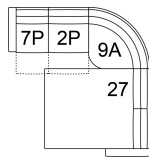

2P Armless Wide Recliner
Pwr
32 x 42 x 32"
82 x 106 x 82 cm

31 Wallhugger Recliner Pwr
53 x 42 x 32"
135 x 106 x 82 cm

6P RHF Wide Recliner Power
7P LHF Wide Recliner Power
42 x 42 x 32"
107 x 106 x 82 cm

70 Armless Chair
32 x 42 x 32"
82 x 106 x 82 cm

9A corner sq/movable headrests
44 x 44 x 32"
112 x 112 x 82 cm

K3 Console with Storage
13 x 40 x 20"
34 x 102 x 51 cm

13 RHF Stationary Sectional End
14 LHF Stationary Sectional End
42 x 42 x 32"
107 x 106 x 82 cm

S7 RHF Stat Storage Chaise Wide
S8 LHF Stat Storage Chaise Wide
41 x 63 x 36"
103 x 161 x 92 cm

POPULAR CONFIGURATIONS

14/70/9A/27
74 x 117"
188 x 298 cm

7P/2P/9A/27
118 x 117"
300 x 298 cm

7P/2P/9A/70/6P
118 x 118"
300 x 300 cm

DIMENSIONS

Seat Depth: 21" / 53 cm
Seat Height: 19" / 48 cm
Arm Depth: 39" / 99 cm
Arm Height: 27" / 67 cm
Reclined Depth: N/A

Dimensions shown as Width x Depth x Height.

Dimensions are correct at the time of printing and are subject to change without notice. Actual measurements for each item may vary from what is shown here. Please allow up to a +/- 1 inch difference. Availability may vary by region.