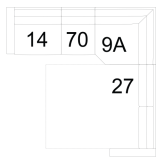

2P Armless Wide Recliner
Pwr
32 x 42 x 32"
82 x 106 x 82 cm

31 Wallhugger Recliner Pwr
53 x 42 x 32"
135 x 106 x 82 cm

6P RHF Wide Recliner Power
7P LHF Wide Recliner Power
42 x 42 x 32"
107 x 106 x 82 cm

70 Armless Chair
32 x 42 x 32"
82 x 106 x 82 cm

9A corner sq/movable headrests
44 x 44 x 32"
112 x 112 x 82 cm

K3 Console with Storage
13 x 40 x 20"
34 x 102 x 51 cm

13 RHF Stationary Sectional End
14 LHF Stationary Sectional End
42 x 42 x 32"
107 x 106 x 82 cm

S7 RHF Stat Storage Chaise Wide
S8 LHF Stat Storage Chaise Wide
41 x 63 x 36"
103 x 161 x 92 cm

POPULAR CONFIGURATIONS

14/70/9A/27
74 x 117"
188 x 298 cm

7P/2P/9A/27
118 x 117"
300 x 298 cm

7P/2P/9A/70/6P
118 x 118"
300 x 300 cm

DIMENSIONS

Seat Depth: 21" / 53 cm
Seat Height: 19" / 48 cm
Arm Depth: 39" / 99 cm
Arm Height: 27" / 67 cm
Reclined Depth: N/A

Dimensions shown as Width x Depth x Height.

Dimensions are correct at the time of printing and are subject to change without notice. Actual measurements for each item may vary from what is shown here. Please allow up to a +/- 1 inch difference. Availability may vary by region.