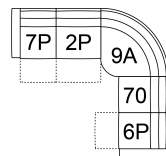

2P Armless Wide Recliner Pwr
33 x 41 x 31"
83 x 105 x 79 cm

31 Wallhugger Recliner Pwr
50 x 41 x 31"
126 x 105 x 79 cm

6P RHF Wide Recliner Power
7P LHF Wide Recliner Power
41 x 41 x 31"
105 x 105 x 79 cm

70 Armless Chair
33 x 41 x 31"
83 x 105 x 79 cm

9A corner sq/movable headrests
44 x 44 x 31"
111 x 111 x 79 cm

K3 Console with Storage
13 x 40 x 20"
34 x 102 x 51 cm

13 RHF Stationary Sectional End
14 LHF Stationary Sectional End
41 x 41 x 31"
105 x 105 x 79 cm

S7 RHF Stat Storage Chaise Wide
S8 LHF Stat Storage Chaise Wide
41 x 63 x 31"
105 x 161 x 79 cm

POPULAR CONFIGURATIONS

14/70/9A/27
117 x 115"
298 x 293 cm

7P/2P/9A/27
117 x 115"
298 x 293 cm

7P/2P/9A/70/6P
117 x 117"
298 x 298 cm

7P/70/9A/6P
117 x 117"
298 x 298 cm

DIMENSIONS

Seat Depth: 23" / 58 cm
Seat Height: 19" / 48 cm
Arm Depth: 39" / 98 cm
Arm Height: 32" / 80 cm
Reclined Depth: N/A

Dimensions shown as Width x Depth x Height.