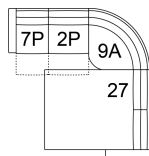

2P Armless Wide Recliner Pwr
33 x 41 x 31"
83 x 105 x 79 cm

31 Wallhugger Recliner Pwr
50 x 41 x 31"
126 x 105 x 79 cm

6P RHF Wide Recliner Power
7P LHF Wide Recliner Power
41 x 41 x 31"
105 x 105 x 79 cm

70 Armless Chair
33 x 41 x 31"
83 x 105 x 79 cm

9A corner sq/movable headrests
44 x 44 x 31"
111 x 111 x 79 cm

K3 Console with Storage
13 x 40 x 20"
34 x 102 x 51 cm

13 RHF Stationary Sectional End
14 LHF Stationary Sectional End
41 x 41 x 31"
105 x 105 x 79 cm

S7 RHF Stat Storage Chaise Wide
S8 LHF Stat Storage Chaise Wide
41 x 63 x 31"
105 x 161 x 79 cm

POPULAR CONFIGURATIONS

14/70/9A/27
117 x 115"
298 x 293 cm

7P/2P/9A/27
117 x 115"
298 x 293 cm

7P/2P/9A/70/6P
117 x 117"
298 x 298 cm

7P/70/9A/6P
117 x 117"
298 x 298 cm

DIMENSIONS

Seat Depth: 23" / 58 cm
Seat Height: 19" / 48 cm
Arm Depth: 39" / 98 cm
Arm Height: 32" / 80 cm
Reclined Depth: N/A

Dimensions shown as Width x Depth x Height.