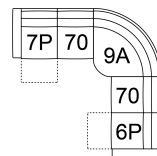

2P Armless Wide Recliner Pwr
33 x 41 x 31"
83 x 105 x 79 cm

31 Wallhugger Recliner Pwr
50 x 41 x 31"
126 x 105 x 79 cm

6P RHF Wide Recliner Power
7P LHF Wide Recliner Power
41 x 41 x 31"
105 x 105 x 79 cm

70 Armless Chair
33 x 41 x 31"
83 x 105 x 79 cm

9A corner sq/movable headrests
44 x 44 x 31"
111 x 111 x 79 cm

K3 Console with Storage
13 x 40 x 20"
34 x 102 x 51 cm

13 RHF Stationary Sectional End
14 LHF Stationary Sectional End
41 x 41 x 31"
105 x 105 x 79 cm

S7 RHF Stat Storage Chaise Wide
S8 LHF Stat Storage Chaise Wide
41 x 63 x 31"
105 x 161 x 79 cm

POPULAR CONFIGURATIONS

14/70/9A/27
117 x 115"
298 x 293 cm

7P/2P/9A/27
117 x 115"
298 x 293 cm

7P/2P/9A/70/6P
117 x 117"
298 x 298 cm

7P/70/9A/6P
117 x 117"
298 x 298 cm

DIMENSIONS

Seat Depth: 23" / 58 cm
Seat Height: 19" / 48 cm
Arm Depth: 39" / 98 cm
Arm Height: 32" / 80 cm
Reclined Depth: N/A

Dimensions shown as Width x Depth x Height.