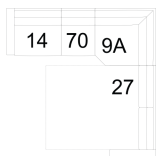

2P Armless Wide Recliner Pwr
33 x 41 x 31"
83 x 105 x 79 cm

31 Wallhugger Recliner Pwr
50 x 41 x 31"
126 x 105 x 79 cm

6P RHF Wide Recliner Power
7P LHF Wide Recliner Power
41 x 41 x 31"
105 x 105 x 79 cm

70 Armless Chair
33 x 41 x 31"
83 x 105 x 79 cm

9A corner sq/movable headrests
44 x 44 x 31"
111 x 111 x 79 cm

K3 Console with Storage
13 x 40 x 20"
34 x 102 x 51 cm

13 RHF Stationary Sectional End
14 LHF Stationary Sectional End
41 x 41 x 31"
105 x 105 x 79 cm

S7 RHF Stat Storage Chaise Wide
S8 LHF Stat Storage Chaise Wide
41 x 63 x 31"
105 x 161 x 79 cm

POPULAR CONFIGURATIONS

14/70/9A/27
117 x 115"
298 x 293 cm

7P/2P/9A/27
117 x 115"
298 x 293 cm

7P/2P/9A/70/6P
117 x 117"
298 x 298 cm

7P/70/9A/6P
117 x 117"
298 x 298 cm

DIMENSIONS

Seat Depth: 23" / 58 cm
Seat Height: 19" / 48 cm
Arm Depth: 39" / 98 cm
Arm Height: 32" / 80 cm
Reclined Depth: N/A

Dimensions shown as Width x Depth x Height.