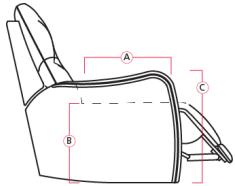

# 40132 CAIRO

Dimensions shown as Width x Depth x Height. Specifications are correct at time of printing and are subject to change without notice.  
LHF - left hand facing RHF - right hand facing IA - inside arm to inside

31 Wallhugger Recliner Pwr  
32 Rocker Recliner Chair  
35 Wallhugger Recliner Chair  
34 x 39 x 40"  
86 x 99 x 102cm  
IA: 22" / 56cm

33 Swivel Rocker Recliner  
Chair  
34 x 39 x 41"  
86 x 99 x 104cm  
IA: 22" / 56cm

51 Sofa Recliner  
61 Power Sofa Recliner  
80 x 39 x 40"  
203 x 99 x 102cm  
IA: 68" / 173cm

53 Loveseat Recliner  
58 x 39 x 40"  
147 x 99 x 102cm  
IA: 46" / 117cm

63 Loveseat Recliner Power  
58 x 39 x 40"  
147 x 99 x 102cm  
IA: 46" / 117cm

## Dimensions

A - Seat Depth - 20.5" / 52cm

B - Seat Height - 20" / 51cm

C - Arm Height - 24.5" / 62cm