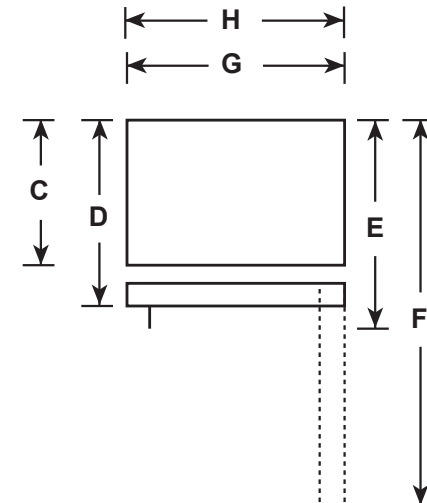

TOP VIEW

For answers to your Monogram, GE Café™ Series, GE Profile™ Series or GE Appliances product questions, visit our website at geappliances.com or call GE Answer Center® Service, 800.626.2000.

Listed by
Underwriters
Laboratories

As an ENERGY STAR® partner, GE has determined that this product meets the ENERGY STAR guidelines for energy efficiency.