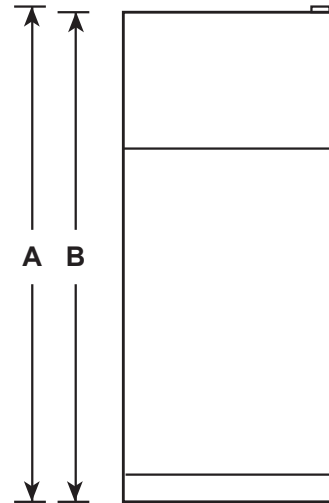

GTE21GSH/GML

GE® ENERGY STAR® 21.2 Cu. Ft. Top-Freezer Refrigerator

DIMENSIONS AND INSTALLATION INFORMATION (IN INCHES)

OVERALL DIMENSIONS	Height to top of hinge (in.) A	66-3/4
	Height to top of case (in.) B	66-1/4
	Case depth without door (in.) C	29
	Case depth less door handle (in.) D	32-1/4
	Case depth with door handle (in.) E	34
	Depth with fresh food door open 90° (in.) F	62-3/4
	Width (in.) G	32-7/8
	Width with door open 90° with door handle (in.) H	35-1/2
AIR CLEARANCES	Each side (in.)	1/8
	Top (in.)	1/8
	Back (in.)	1

FRONT VIEW