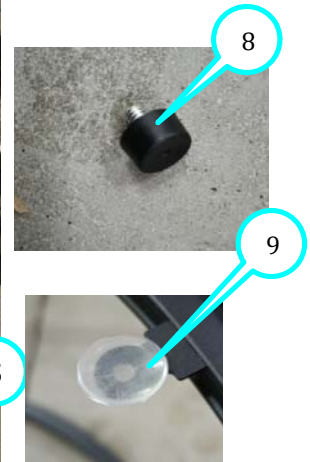

## REPLACEMENT PART DESCRIPTION FORM

**MODEL #: T936-22**

| PART# | DESCRIPTION                    | USED ON: | MRP#   |  |  | MATERIAL   | QTY. | FACTORY USE ONLY!! |     |
|-------|--------------------------------|----------|--------|--|--|--|------|--------------------|-----|
|       |                                |          |        |  |  |  |      | PACK               | P/M |
| 1     | Top Frame #1 (915x915mm)       | T936-22  | R70264 |  |  | Metal  | 1    | C                  | M   |
| 2     | Leg #1 (L=388mm)               | T936-22  | R70265 |  |  | Metal  | 3    | C                  | M   |
| 3     | Bottom Frame #1 (911x911mm)    | T936-22  | R70266 |  |  | Metal  | 1    | C                  | M   |
| 4     | Glass Top #2 (703x703mm)       | T936-22  | R70267 |  |  | Tempered Glass   | 1    | A                  | P   |
| 5     | Top Frame #2 (711x711mm)       | T936-22  | R70268 |  |  | Metal  | 1    | C                  | M   |
| 6     | Leg #2 (L=309mm)               | T936-22  | R70269 |  |  | Metal  | 3    | C                  | M   |
| 7     | Bottom Frame #2 (707x707mm)    | T936-22  | R70270 |  |  | Metal  | 1    | C                  | M   |
| 8     | Adjustable Leveler(1/4inx16mm) | T936-22  | R70125 |  |  | Metal+Plastic  | 9    | G                  | P   |
| 9     | Glass Pad                      | T936-22  | R70132 |  |  | Plastic  | 4    | G                  | P   |
| 10    | Hardware Pack                  | T936-22  | R70133 |  |  | 1/4inx15mm Allen Bolt (12)<br>1/4inx35mm Allen Bolt (6)<br>1/4in Lock Washer (18)<br>1/4in Flat Washer (18)<br>4mm Screw (4)<br>4mm Allen Wrench (1) | 1    | G                  | P   |