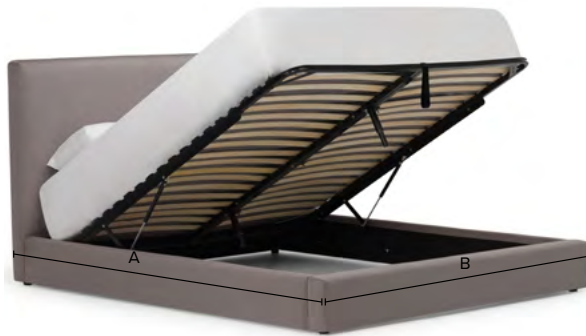

A Bed Opening Length

- Full .....77"
- Queen .....82"
- King .....82"
- California King .....86"

B Bed Opening Width

- Full .....55"
- Queen .....61"
- King .....77"
- California King .....73"

C Side Rail Depth

- Full .....3"
- Queen .....3"
- King .....3"
- California King .....3"

D Bed Width

- Full .....61"
- Queen .....67"
- King .....83"
- California King .....79"

E Headboard Height Options

- Complete Bed
  39", 49"
- Headboard Only
  38", 48"

F Leg Height

1"

G Footboard Depth

5"

H Ground To Top Of Footboard

11"

I Ground To Top Of Slat

9.5"

J Bed Length

- Full .....87"
- Queen .....92"
- King .....92"
- California King .....96"

K Lift Height

- Full .....37"
- Queen .....40"
- King .....40"
- California King .....42"

Dimensions shown as Width x Depth x Height.

Dimensions are correct at the time of printing and are subject to change without notice. Actual measurements for each item may vary from what is shown here.

Please allow up to a +/- 1 inch difference. Availability may vary by region.