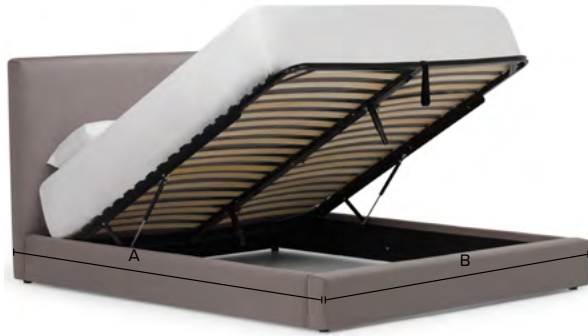

E Headboard Height Options

- Complete Bed
54", 64"
- Headboard Only
48", 58"

F Leg Height

- 6"

G Footboard Depth

- 5"

H Ground To Top Of Footboard

- 16"

I Ground To Top Of Slat

- 11"

J Bed Length

- Full87"
- Queen92"
- King92"
- California King96"

Dimensions shown as Width x Depth x Height.

Dimensions are correct at the time of printing and are subject to change without notice. Actual measurements for each item may vary from what is shown here.

Please allow up to a +/- 1 inch difference. Availability may vary by region.

Illustrative image shown only for lift bed dimensions purposes, refer to bed style in previous pages.

A Bed Opening Length

- Full77"
- Queen82"
- King82"
- California King86"