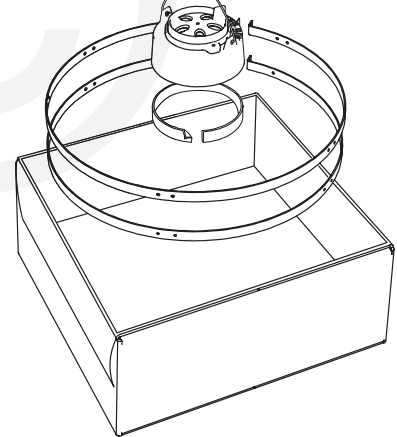

XXL XL L M S Mi

EGG® and Band Assembly Instructions

7/16" + 1/2"
(Nr. 11 + 13)

www.biggreenegg.com/assembly-videos

 www.biggreenegg.com

 www.biggreenegg.ca

 www.biggreenegg.eu

 www.biggreenegg.co.uk

 www.biggreenegg.co.za

CAUTION: SEE SAFETY NOTICE
www.biggreenegg.com/safetytips

4x

1x

1x

© COPYRIGHT BIG GREEN EGG INC.

1

© COPYRIGHT BIG GREEN EGG INC.