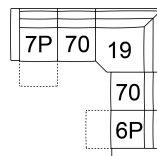

**31 Wallhugger Recliner Pwr**  
50 x 40 x 37"  
127 x 101 x 93 cm

**6P RHF Wide Recliner Power**  
**7P LHF Wide Recliner Power**  
41 x 40 x 37"  
105 x 101 x 93 cm

**70 Armless Chair**  
32 x 40 x 37"  
82 x 101 x 93 cm

**K3 Console with Storage**  
13 x 40 x 20"  
34 x 102 x 51 cm

**13 RHF Stationary Sectional End**  
**14 LHF Stationary Sectional End**  
41 x 39 x 37"  
105 x 100 x 93 cm  
IA: 32" / 81 cm

**S7 RHF Stat Storage Chaise Wide**  
**S8 LHF Stat Storage Chaise Wide**  
43 x 63 x 33"  
110 x 161 x 84 cm

## POPULAR CONFIGURATIONS

**14/70/19/27**  
116 x 115"  
295 x 293 cm

**7P/2P/19/27**  
116 x 115"  
295 x 293 cm

**7P/2P/19/70/6P**  
116 x 116"  
295 x 295 cm

**7P/70/19/70/6P**  
116 x 116"  
295 x 295 cm

## DIMENSIONS

Seat Depth: 20" / 51 cm  
Seat Height: 19" / 48 cm  
Arm Depth: 38" / 97 cm  
Arm Height: 27" / 69 cm  
Reclined Depth: N/A

Dimensions shown as Width x Depth x Height.

Dimensions are correct at the time of printing and are subject to change without notice. Actual measurements for each item may vary from what is shown here. Please allow up to a +/- 1 inch difference. Availability may vary by region.