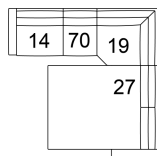

**31 Wallhugger Recliner Pwr**  
50 x 40 x 37"  
127 x 101 x 93 cm

**6P RHF Wide Recliner Power**  
**7P LHF Wide Recliner Power**  
41 x 40 x 37"  
105 x 101 x 93 cm

**70 Armless Chair**  
32 x 40 x 37"  
82 x 101 x 93 cm

**K3 Console with Storage**  
13 x 40 x 20"  
34 x 102 x 51 cm

**13 RHF Stationary Sectional End**  
**14 LHF Stationary Sectional End**  
41 x 39 x 37"  
105 x 100 x 93 cm  
IA: 32" / 81 cm

**S7 RHF Stat Storage Chaise Wide**  
**S8 LHF Stat Storage Chaise Wide**  
43 x 63 x 33"  
110 x 161 x 84 cm

## POPULAR CONFIGURATIONS

**14/70/19/27**  
116 x 115"  
295 x 293 cm

**7P/2P/19/27**  
116 x 115"  
295 x 293 cm

**7P/2P/19/70/6P**  
116 x 116"  
295 x 295 cm

**7P/70/19/70/6P**  
116 x 116"  
295 x 295 cm

## DIMENSIONS

Seat Depth: 20" / 51 cm  
Seat Height: 19" / 48 cm  
Arm Depth: 38" / 97 cm  
Arm Height: 27" / 69 cm  
Reclined Depth: N/A

Dimensions shown as Width x Depth x Height.

Dimensions are correct at the time of printing and are subject to change without notice. Actual measurements for each item may vary from what is shown here. Please allow up to a +/- 1 inch difference. Availability may vary by region.