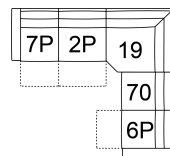

**31 Wallhugger Recliner Pwr**  
50 x 40 x 37"  
127 x 101 x 93 cm

**6P RHF Wide Recliner Power**  
**7P LHF Wide Recliner Power**  
41 x 40 x 37"  
105 x 101 x 93 cm

**70 Armless Chair**  
32 x 40 x 37"  
82 x 101 x 93 cm

**K3 Console with Storage**  
13 x 40 x 20"  
34 x 102 x 51 cm

**13 RHF Stationary Sectional End**  
**14 LHF Stationary Sectional End**  
41 x 39 x 37"  
105 x 100 x 93 cm  
IA: 32" / 81 cm

**S7 RHF Stat Storage Chaise Wide**  
**S8 LHF Stat Storage Chaise Wide**  
43 x 63 x 33"  
110 x 161 x 84 cm

## POPULAR CONFIGURATIONS

**14/70/19/27**  
116 x 115"  
295 x 293 cm

**7P/2P/19/27**  
116 x 115"  
295 x 293 cm

**7P/2P/19/70/6P**  
116 x 116"  
295 x 295 cm

**7P/70/19/70/6P**  
116 x 116"  
295 x 295 cm

## DIMENSIONS

Seat Depth: 20" / 51 cm  
Seat Height: 19" / 48 cm  
Arm Depth: 38" / 97 cm  
Arm Height: 27" / 69 cm  
Reclined Depth: N/A

Dimensions shown as Width x Depth x Height.

Dimensions are correct at the time of printing and are subject to change without notice. Actual measurements for each item may vary from what is shown here. Please allow up to a +/- 1 inch difference. Availability may vary by region.