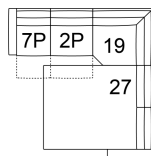

**31 Wallhugger Recliner Pwr**  
50 x 40 x 37"  
127 x 101 x 93 cm

**6P RHF Wide Recliner Power**  
**7P LHF Wide Recliner Power**  
41 x 40 x 37"  
105 x 101 x 93 cm

**70 Armless Chair**  
32 x 40 x 37"  
82 x 101 x 93 cm

**K3 Console with Storage**  
13 x 40 x 20"  
34 x 102 x 51 cm

**13 RHF Stationary Sectional End**  
**14 LHF Stationary Sectional End**  
41 x 39 x 37"  
105 x 100 x 93 cm  
IA: 32" / 81 cm

**S7 RHF Stat Storage Chaise Wide**  
**S8 LHF Stat Storage Chaise Wide**  
43 x 63 x 33"  
110 x 161 x 84 cm

## POPULAR CONFIGURATIONS

**14/70/19/27**  
116 x 115"  
295 x 293 cm

**7P/2P/19/27**  
116 x 115"  
295 x 293 cm

**7P/2P/19/70/6P**  
116 x 116"  
295 x 295 cm

**7P/70/19/70/6P**  
116 x 116"  
295 x 295 cm

## DIMENSIONS

Seat Depth: 20" / 51 cm  
Seat Height: 19" / 48 cm  
Arm Depth: 38" / 97 cm  
Arm Height: 27" / 69 cm  
Reclined Depth: N/A

Dimensions shown as Width x Depth x Height.

Dimensions are correct at the time of printing and are subject to change without notice. Actual measurements for each item may vary from what is shown here. Please allow up to a +/- 1 inch difference. Availability may vary by region.