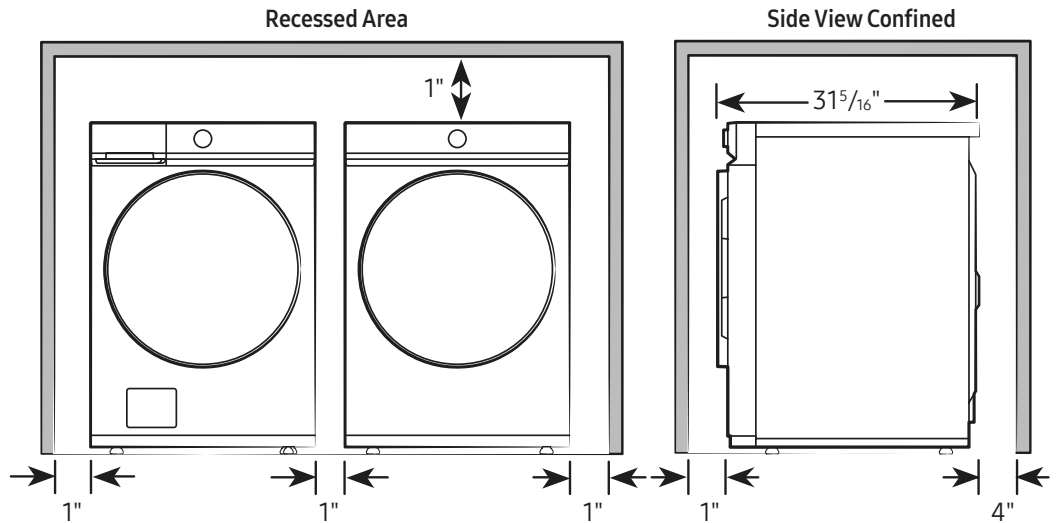

Alcove or closet installation

Minimum clearance for closet and alcove installations:

Connection Dimensions

Back and side view of dryer

LEGEND:

- Cold Water Connection
- Gas Connection

Actual color may vary. Design, specifications, and color availability are subject to change without notice. Non-metric weights and measurements are approximate.

©2022 Samsung Electronics America, Inc., 85 Challenger Road, Ridgefield Park, NJ 07660. Tel: 800-SAMSUNG.samsung.com. Samsung is a registered trademark of Samsung Electronics Co., Ltd.