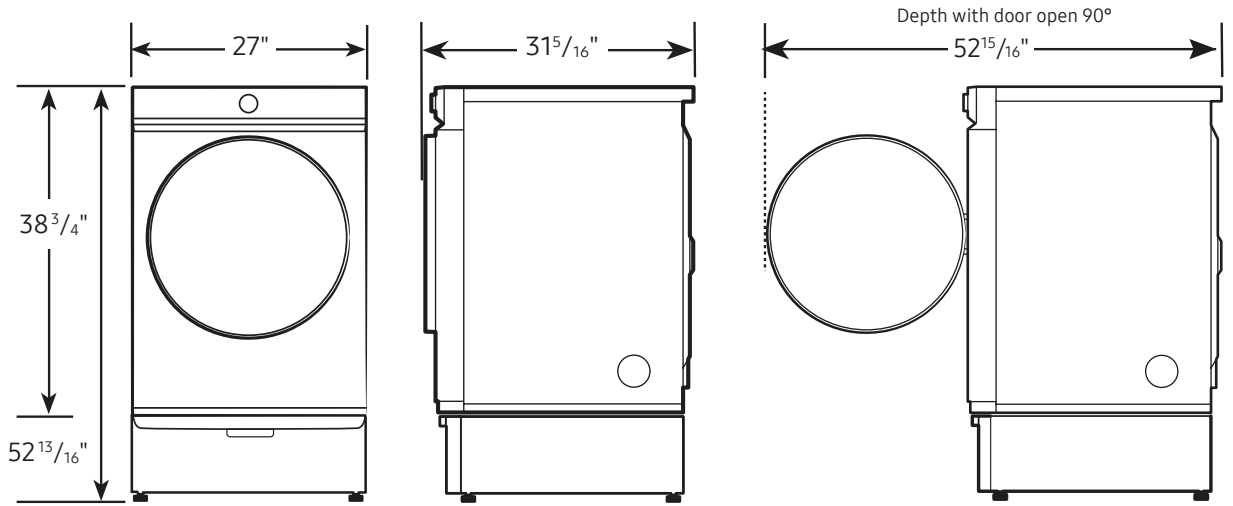

Product Dimensions & Weight (WxHxD)

Dimensions: 27" x 38³/₄" x 31⁵/₁₆"

Weight: 121.3 lbs

Shipping Dimensions & Weight (WxHxD)

Dimensions: 29³/₈" x 42¹⁵/₁₆" x 33¹/₂"

Weight: 132.3 lbs

Convenience

- Child Lock
- Filter Check Indicator

DVG46BB6700

SAMSUNG

Bespoke 7.5 cu. ft. AI Smart Dial Gas Dryer with Super Speed Dry and MultiControl™

Dimensions

Required dimensions for installation with pedestal:

Installation Specifications – Side-by-Side