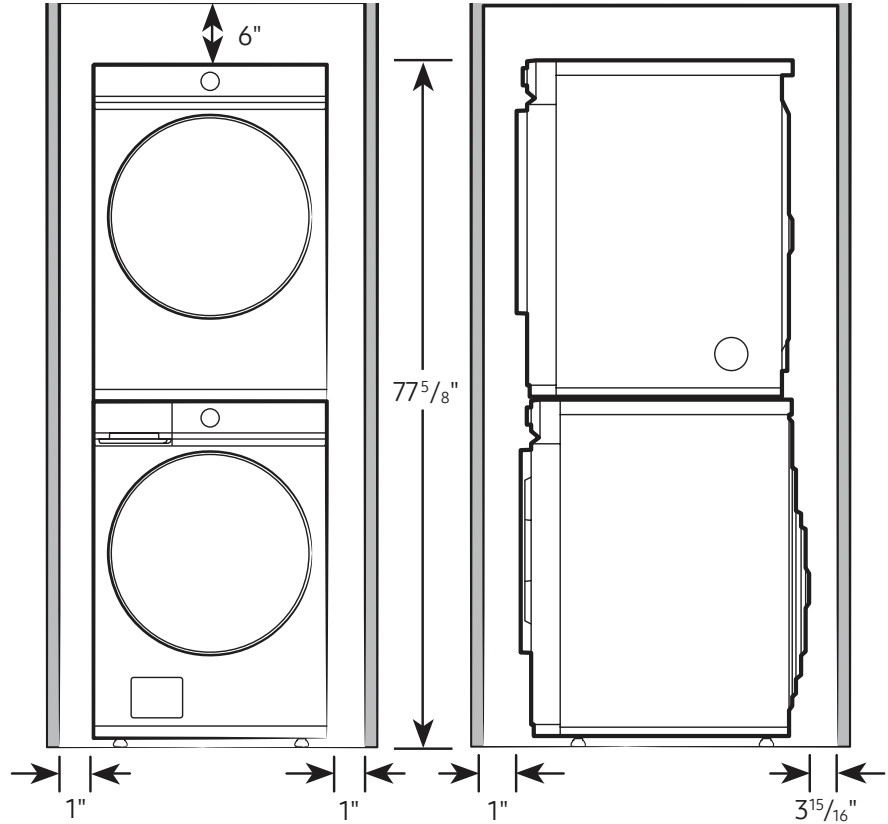

Bespoke 7.5 cu. ft. AI Smart Dial Gas Dryer with Super Speed Dry and MultiControl™

Installation Specifications – Stacked Pair

Clearances indicated are for stacked pairs. The closet front must have two unobstructed air openings for a combined minimum total area of 72-inch².