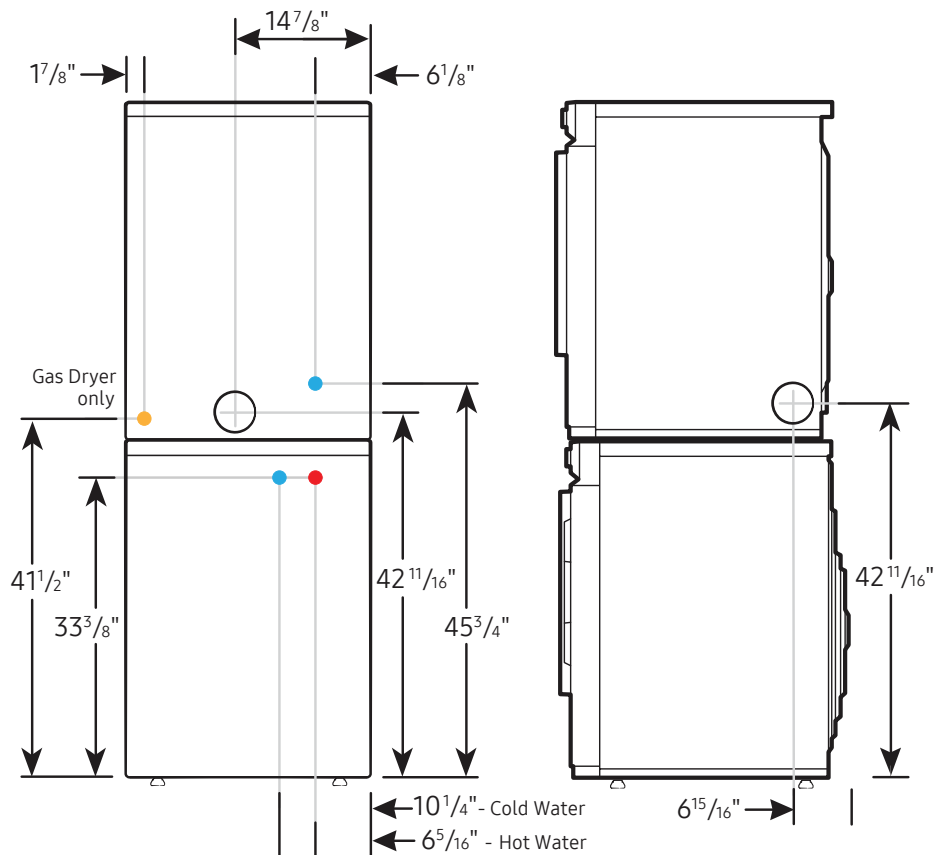

Alcove or closet installation

Minimum clearance for closet and alcove installations:

Connection Dimensions

Back and side view of dryer

LEGEND:

- Cold Water Connection
- Gas Connection

Actual color may vary. Design, specifications, and color availability are subject to change without notice. Non-metric weights and measurements are approximate.

Installation Specifications – Stacked Pair

Clearances indicated are for stacked pairs. The closet front must have two unobstructed air openings for a combined minimum total area of 72-inch².

Connection Dimensions

Back and side views of stacked pair

- LEGEND:**
- Cold Water Connection
 - Hot Water Connection
 - Gas Connection

Actual color may vary. Design, specifications, and color availability are subject to change without notice. Non-metric weights and measurements are approximate.