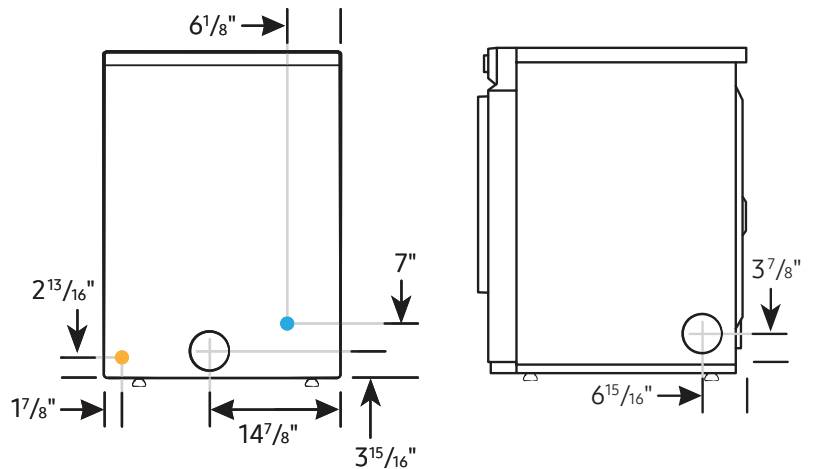

DVG46BB6700

SAMSUNG

Bespoke 7.5 cu. ft. AI Smart Dial Gas Dryer with Super Speed Dry and MultiControl™

Dimensions

Required dimensions for installation with pedestal:

Installation Specifications – Side-by-Side

If the washer and dryer are installed together or the dryer alone, the closet front must have two unobstructed air openings for a combined minimum total area of 72-inch². Your washer alone does not require a specific air opening.

Alcove or closet installation

Minimum clearance for closet and alcove installations:

Connection Dimensions

Back and side view of dryer

LEGEND:

- Cold Water Connection
- Gas Connection

Actual color may vary. Design, specifications, and color availability are subject to change without notice. Non-metric weights and measurements are approximate.

©2022 Samsung Electronics America, Inc., 85 Challenger Road, Ridgefield Park, NJ 07660. Tel: 800-SAMSUNG.samsung.com. Samsung is a registered trademark of Samsung Electronics Co., Ltd.