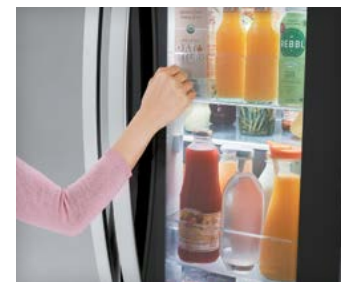

Built-in style, full-size capacity—only with LG Counter-Depth Max

LG is the first and only brand to give you the capacity you typically get in a standard-depth refrigerator with the built-in look of a counter-depth.* Stock up with room to store it all—then spot what you need in an instant with two quick knocks on the InstaView® window. The convenient internal dispenser offers easy access to filtered water while providing a sleek front with no visible dispenser.

*Based on marketplace survey May 2022.

Industry's Largest Counter-Depth Capacity

GET STANDARD-DEPTH CAPACITY IN A SLEEK, COUNTER-DEPTH DESIGN*

- Only LG delivers the ultra-large capacity of a standard-depth fridge packaged in a counter-depth design* for a seamless, built-in look
- Stock up on everything you need and enjoy 25% more space** for your family's favorite foods and drinks
- Two produce bins, a Glide N' Serve® drawer and other smart storage options let you organize multiple food types in many ways

Edge-to-Edge InstaView® Design

KNOCK TWICE TO SEE EVEN MORE THAN BEFORE

- InstaView® window is larger with a tinted, frameless edge-to-edge design—so now you can see even more with just two quick knocks on the glass panel
- See your favorites in an instant without ever opening the door, from drinks to frequently used condiments to snacks for the kids

Internal Water Dispenser

SINGLE-HANDED ACCESS TO FRESH, FILTERED WATER

- Get a fast, easy fill that's always within arm's reach
- Conveniently dispense filtered water into your cup, pitcher or even a small saucepot with just one hand