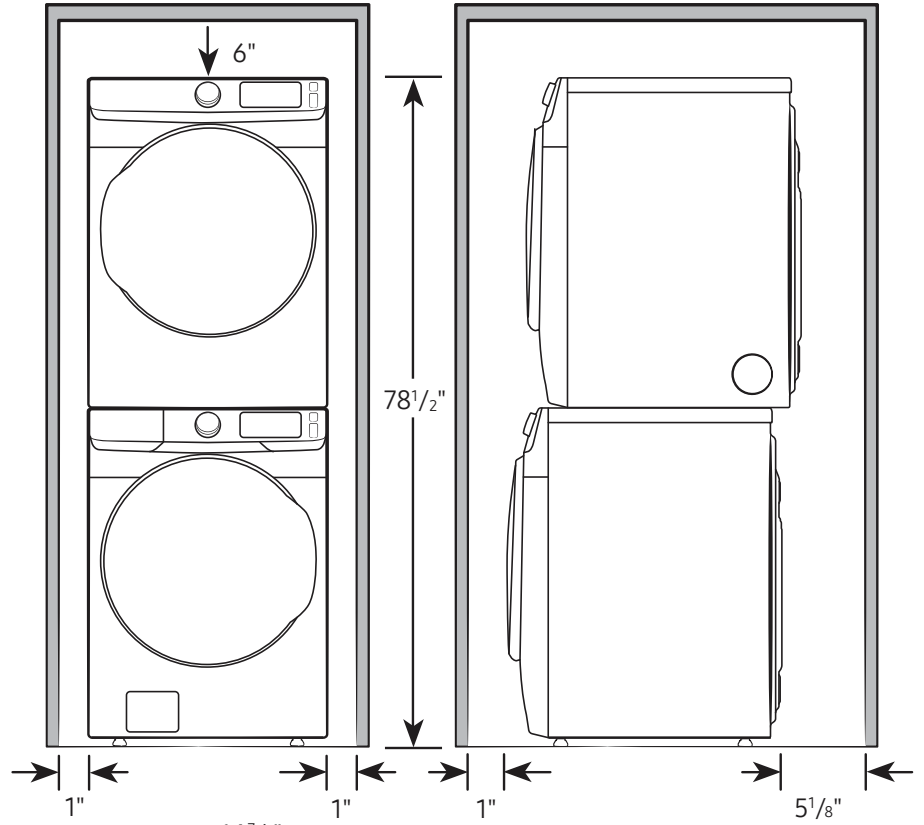

7.5 cu. ft. AI Smart Dial Electric Dryer with Super Speed Dry and MultiControl™

Installation Specifications – Stacked Pair

Clearances indicated are for stacked pairs. The closet front must have two unobstructed air openings for a combined minimum total area of 72-inch².