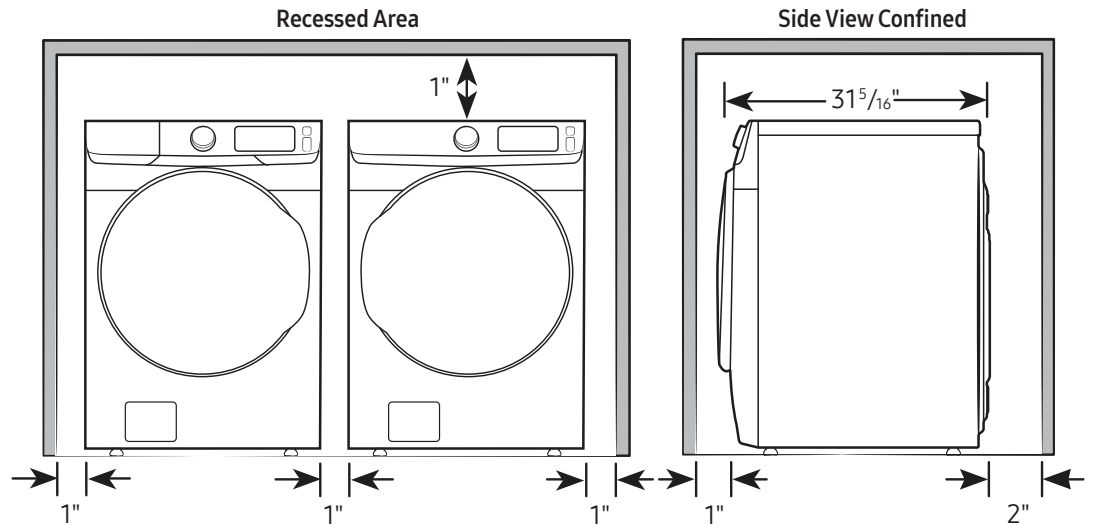

Alcove or closet installation

Minimum clearance for closet and alcove installations:

Connection Dimensions

Back and side view of dryer

LEGEND:

- Cold Water Connection

Actual color may vary. Design, specifications, and color availability are subject to change without notice. Non-metric weights and measurements are approximate.

©2022 Samsung Electronics America, Inc., 85 Challenger Road, Ridgefield Park, NJ 07660. Tel: 800-SAMSUNG.samsung.com. Samsung is a registered trademark of Samsung Electronics Co., Ltd.