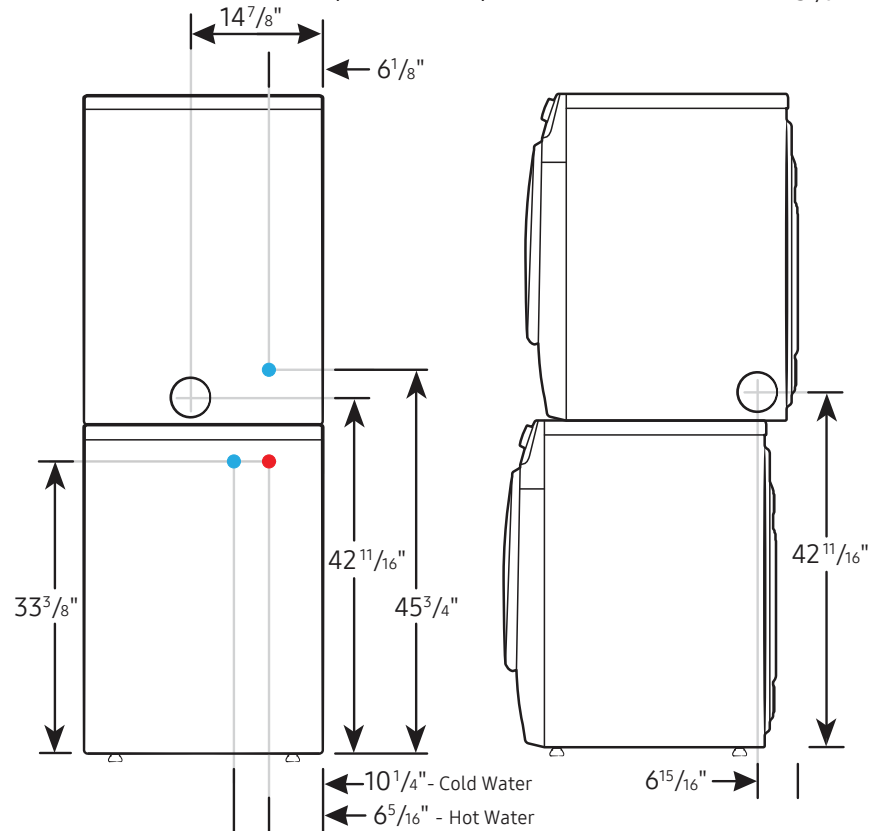

Alcove or closet installation

Minimum clearance for closet and alcove installations:

Connection Dimensions

Back and side view of dryer

LEGEND:

- Cold Water Connection

Actual color may vary. Design, specifications, and color availability are subject to change without notice. Non-metric weights and measurements are approximate.

Installation Specifications – Stacked Pair

Clearances indicated are for stacked pairs. The closet front must have two unobstructed air openings for a combined minimum total area of 72-inch².

Connection Dimensions

Back and side views of stacked pair

- LEGEND:**
- Cold Water Connection
 - Hot Water Connection

Actual color may vary. Design, specifications, and color availability are subject to change without notice. Non-metric weights and measurements are approximate.