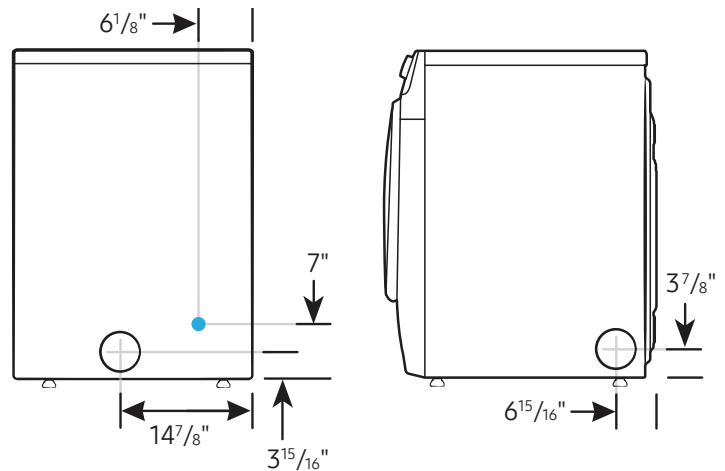

DVE46BG6500V

7.5 cu. ft. AI Smart Dial Electric Dryer with Super Speed Dry and MultiControl™

Dimensions

Required dimensions for installation with pedestal:

Installation Specifications – Side-by-Side

If the washer and dryer are installed together or the dryer alone, the closet front must have two unobstructed air openings for a combined minimum total area of 72-inch². Your washer alone does not require a specific air opening.

Alcove or closet installation

Minimum clearance for closet and alcove installations:

Connection Dimensions

Back and side view of dryer

LEGEND:

- Cold Water Connection

Actual color may vary. Design, specifications, and color availability are subject to change without notice. Non-metric weights and measurements are approximate.

©2022 Samsung Electronics America, Inc., 85 Challenger Road, Ridgefield Park, NJ 07660. Tel: 800-SAMSUNG.samsung.com. Samsung is a registered trademark of Samsung Electronics Co., Ltd.