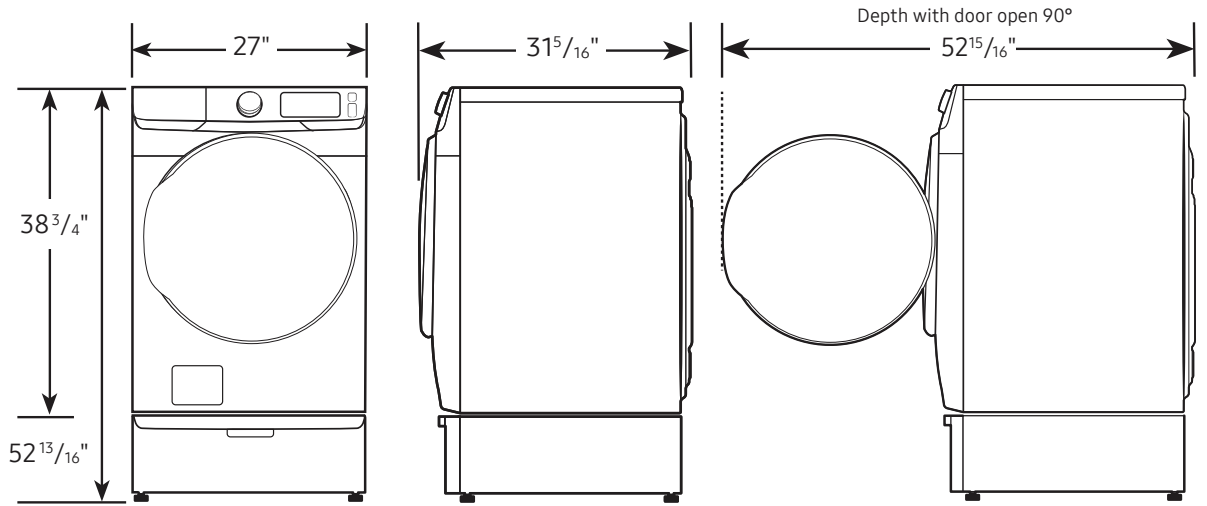

Installation Specifications – Side-by-Side

If the washer and dryer are installed together or the dryer alone, the closet front must have two unobstructed air openings for a combined minimum total area of 72-inch². Your washer alone does not require a specific air opening.