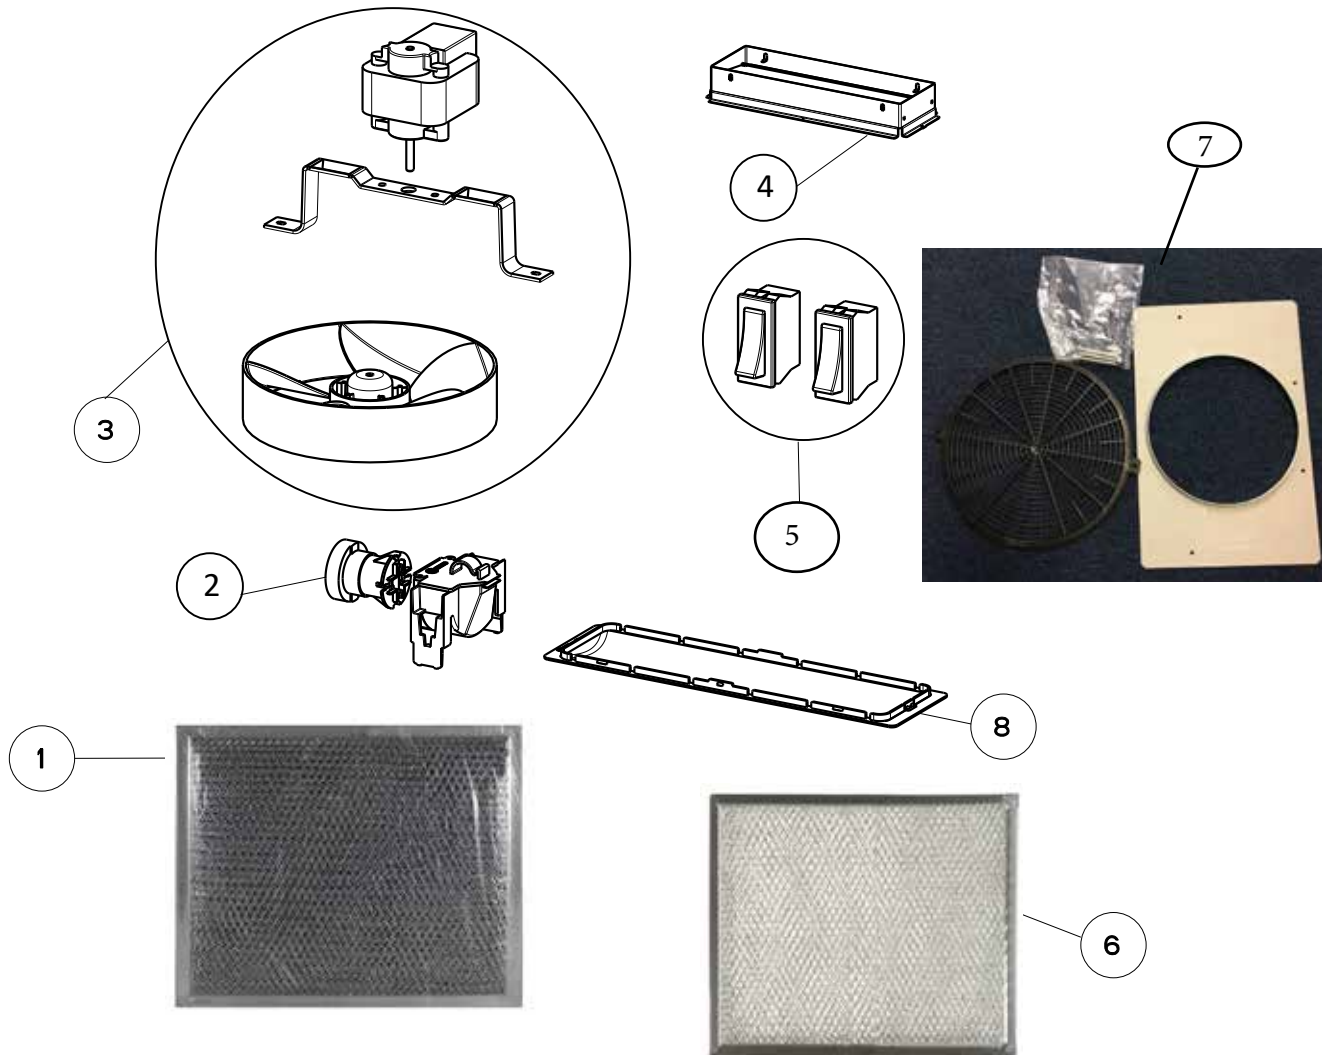

LEVANTE E (starts with C serial #)

body components

	Model Number	LEVE24SS200	LEVE24WH200	LEVE30SS200	LEVE30WH200	
Key	Description	24 Stainless	24 White	30 Stainless	30 White	Qty Req.
1	Charcoal Mesh Filter	133.0456.668	133.0456.668	133.0456.668	133.0456.668	1
2	Lamp holder	133.0456.667	133.0456.667	133.0456.667	133.0456.667	1
3	Motor Kit (motor, impeller, bracket)	133.0454.834	133.0454.834	133.0454.834	133.0454.834	1
4	Damper	133.0365.199	133.0365.199	133.0365.199	133.0365.199	1
5	Control Switch Kit	133.0355.629	133.0352.404	133.0355.629	133.0352.404	1
6	Grease Filter	133.0454.837	133.0454.837	133.0454.837	133.0454.837	1
7	Hardware Kit	133.0629.493	133.0629.493	133.0629.493	133.0629.493	1
8	Light Bulb Cover	133.0454.835	133.0454.835	133.0454.835	133.0454.835	1