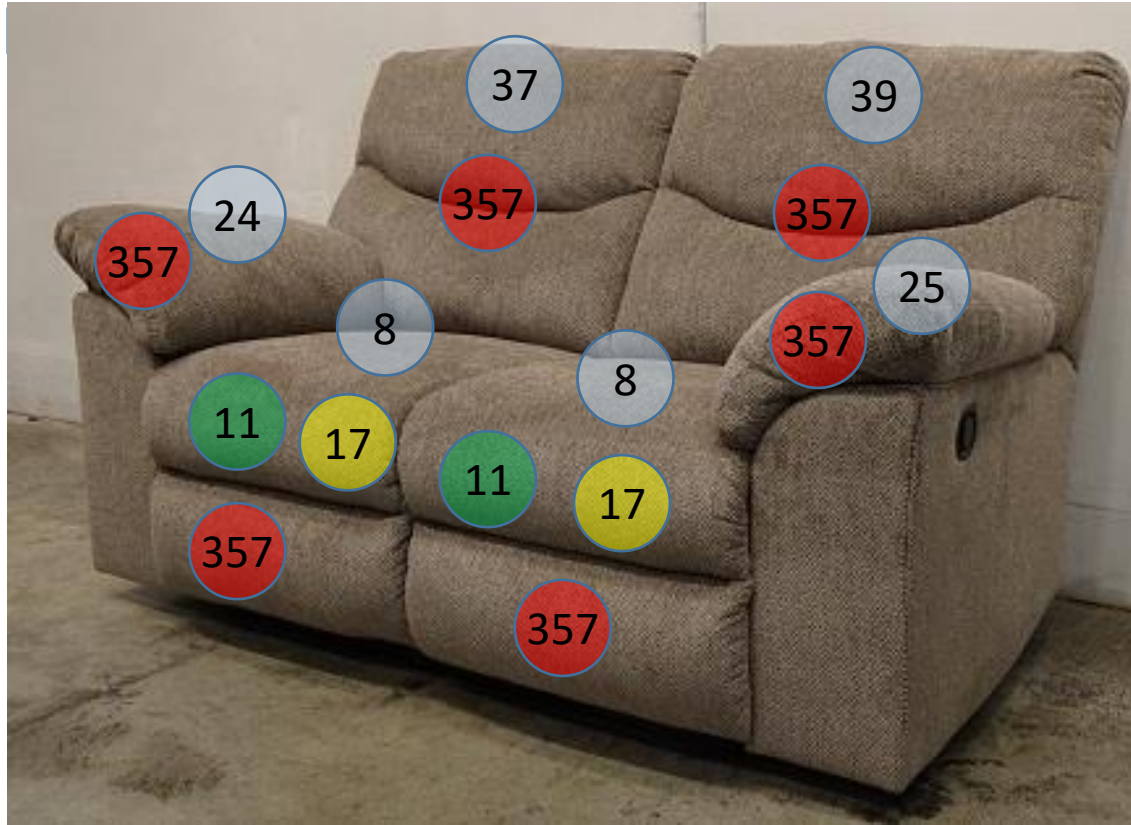

# 2820286

| Call Out | Description                  |
|----------|------------------------------|
| ●        | Blown Fiber                  |
| ●        | Cushion Chaise Pad - top Pad |
| ●        | Cushion Foam                 |
| ●        | KD Component                 |
| ●        | Cover                        |

*Signature*  
DESIGN  
BY **ASHLEY**®

425

396

101

108

105

134

*Signature*  
DESIGN  
BY **ASHLEY**®