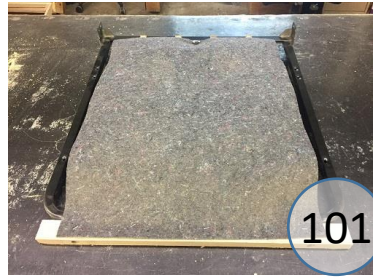

425

396

101

108

105

134

Signature
DESIGN
BY **ASHLEY**®