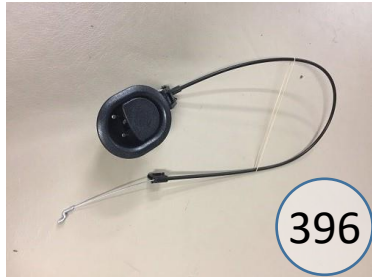

# 2820286

| Call Out | Description                  |
|----------|------------------------------|
| ●        | Blown Fiber                  |
| ●        | Cushion Chaise Pad - top Pad |
| ●        | Cushion Foam                 |
| ●        | KD Component                 |
| ●        | Cover                        |

*Signature*  
DESIGN  
BY **ASHLEY**®

425

396

101

108

105

134

*Signature*  
DESIGN  
BY **ASHLEY**®