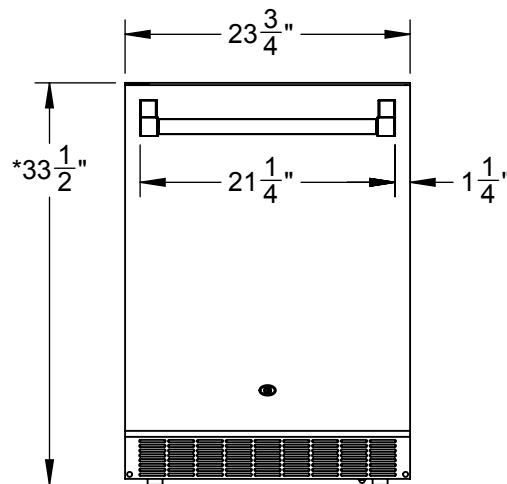

# ERS24: OUTDOOR REFRIGERATOR, SOLID DOOR, WITH LOCK, REVERSIBLE DOOR, 24"

CUTOUT DIMENSIONS:  
34" H - 24" W - 23" D

\*- Leg levelers can add  
3/4" to these dimensions  
when fully extended

Revised: 12/08/2016