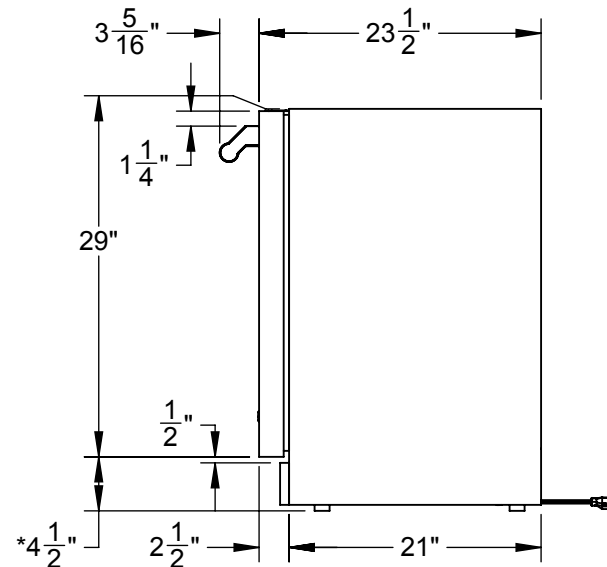

# ERS24: OUTDOOR REFRIGERATOR, SOLID DOOR, WITH LOCK, REVERSIBLE DOOR, 24"

CUTOUT DIMENSIONS:  
34" H - 24" W - 23" D

\*- Leg levelers can add  
3/4" to these dimensions  
when fully extended

Revised: 12/08/2016