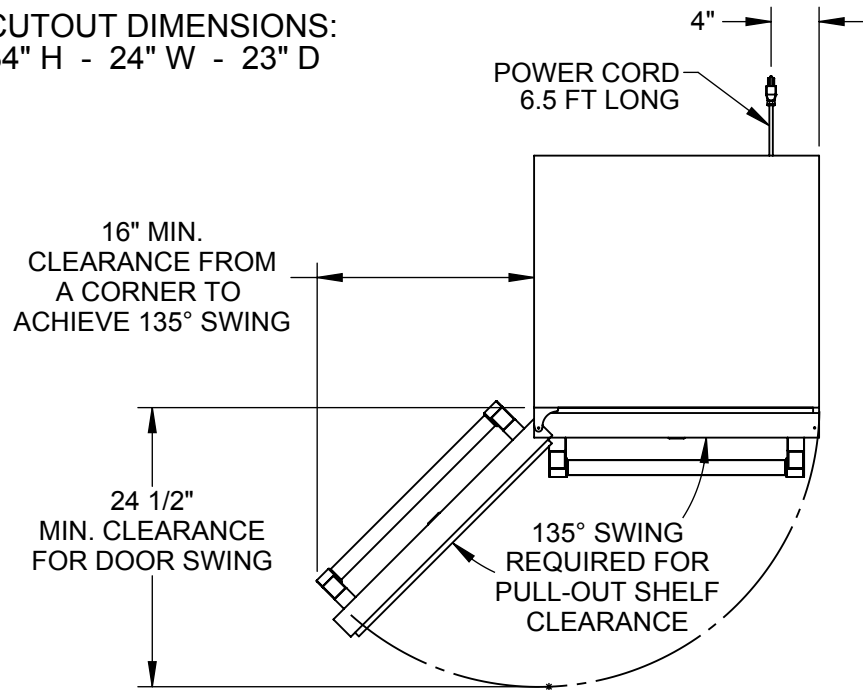

# ERS24: OUTDOOR REFRIGERATOR, SOLID DOOR, WITH LOCK, REVERSIBLE DOOR, 24"

CUTOUT DIMENSIONS:  
34" H - 24" W - 23" D

\*- Leg levelers can add  
3/4" to these dimensions  
when fully extended

Revised: 12/08/2016