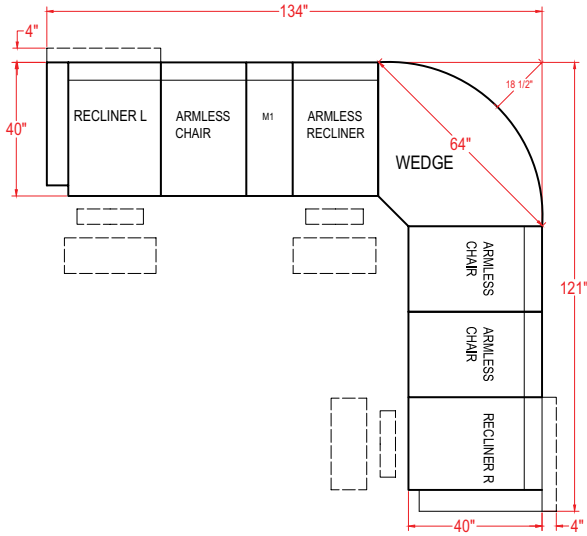

The Brinley Sectional is a limitless transitionally styled reclining sectional that is fit for those who love to have it their way. Choose to customize your sectional from 11 different pieces...choose from a large selection of Best's stylish covers. Each piece is an individual seat allowing for an infinite number of configurations. It will be utilizing a patented bracketing system that prevents the seats from separating on the floor. There are countless configurations to fit your home. Below are a few examples to get you started.

Available in your choice of fabric!

Manual Recliner (Left Arm) - M700R4L
Power Recliner (Left Arm) - M700RP4L
Manual Recliner (Right Arm) - M700R4R
Power Recliner (Right Arm) - M700RP4R

<u>Unit</u>	<u>Seat</u>
H: 40"	H: 20"
W: 32 1/2"	W: 21 1/2"
D: 40"	D: 22"

Armless Chair - M700RA
Armless Manual Recliner - M700R4A
Armless Power Recliner - M700RP4A

<u>Unit</u>	<u>Seat</u>
H: 40"	H: 20"
W: 24"	W: 23 1/2"
D: 40"	D: 22"

Corner Wedge - M700RW

<u>Unit</u>	<u>Seat</u>
H: 40"	H: 20"
W: 62 1/2"	W: 43"
D: 39"	D: 22"

Console - M1RC
Console (Drawer) - M1RD

<u>Unit</u>
H: 35"
W: 13 1/2"
D: 35 1/2"

Wedge Console - M2RC
Wedge Console (Drawer) - M2RD

<u>Unit</u>
H: 35"
W: 20 1/2"
D: 35 1/2"

Innovative seat cushion technology, called Performa Weave®, is cooler, more durable and comfortable than standard foam.