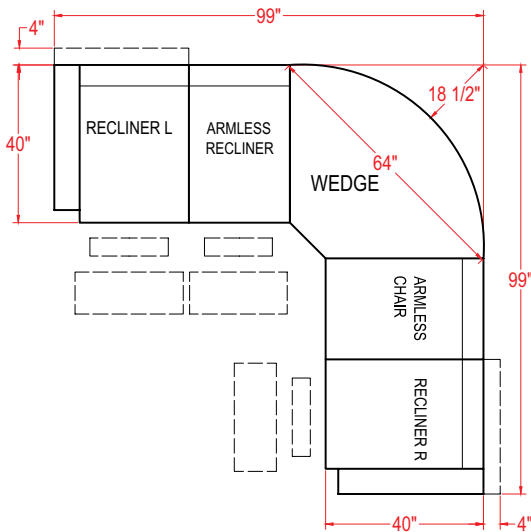

The Brinley Sectional is a limitless transitionally styled reclining sectional that is fit for those who love to have it their way. Choose to customize your sectional from 11 different pieces...choose from a large selection of Best's stylish covers. Each piece is an individual seat allowing for an infinite number of configurations. It will be utilizing a patented bracketing system that prevents the seats from separating on the floor. There are countless configurations to fit your home. Below are a few examples to get you started.

Available in your choice of fabric!

Manual Recliner (Left Arm) - M700R4L
Power Recliner (Left Arm) - M700RP4L
Manual Recliner (Right Arm) - M700R4R
Power Recliner (Right Arm) - M700RP4R

<u>Unit</u>	<u>Seat</u>
H: 40"	H: 20"
W: 32 1/2"	W: 21 1/2"
D: 40"	D: 22"

Armless Chair - M700RA
Armless Manual Recliner - M700R4A
Armless Power Recliner - M700RP4A

<u>Unit</u>	<u>Seat</u>
H: 40"	H: 20"
W: 24"	W: 23 1/2"
D: 40"	D: 22"

Corner Wedge - M700RW

<u>Unit</u>	<u>Seat</u>
H: 40"	H: 20"
W: 62 1/2"	W: 43"
D: 39"	D: 22"

Console - M1RC
Console (Drawer) - M1RD

<u>Unit</u>
H: 35"
W: 13 1/2"
D: 35 1/2"

Wedge Console - M2RC
Wedge Console (Drawer) - M2RD

<u>Unit</u>
H: 35"
W: 20 1/2"
D: 35 1/2"

Innovative seat cushion technology, called Performa Weave®, is cooler, more durable and comfortable than standard foam.