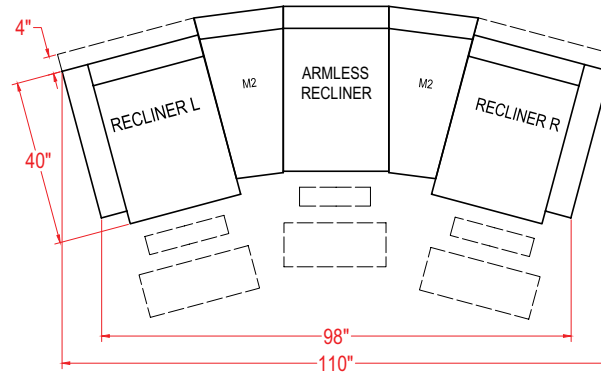

The Brinley Sectional is a limitless transitionally styled reclining sectional that is fit for those who love to have it their way. Choose to customize your sectional from 11 different pieces...choose from a large selection of Best's stylish covers. Each piece is an individual seat allowing for an infinite number of configurations. It will be utilizing a patented bracketing system that prevents the seats from separating on the floor. There are countless configurations to fit your home. Below are a few examples to get you started.

Available in your choice of fabric!

Manual Recliner (Left Arm) - M700R4L
Power Recliner (Left Arm) - M700RP4L
Manual Recliner (Right Arm) - M700R4R
Power Recliner (Right Arm) - M700RP4R

<u>Unit</u>	<u>Seat</u>
H: 40"	H: 20"
W: 32 1/2"	W: 21 1/2"
D: 40"	D: 22"

Armless Chair - M700RA
Armless Manual Recliner - M700R4A
Armless Power Recliner - M700RP4A

<u>Unit</u>	<u>Seat</u>
H: 40"	H: 20"
W: 24"	W: 23 1/2"
D: 40"	D: 22"

Corner Wedge - M700RW

<u>Unit</u>	<u>Seat</u>
H: 40"	H: 20"
W: 62 1/2"	W: 43"
D: 39"	D: 22"

Console - M1RC
Console (Drawer) - M1RD

<u>Unit</u>
H: 35"
W: 13 1/2"
D: 35 1/2"

Wedge Console - M2RC
Wedge Console (Drawer) - M2RD

<u>Unit</u>
H: 35"
W: 20 1/2"
D: 35 1/2"

Innovative seat cushion technology, called Performa Weave®, is cooler, more durable and comfortable than standard foam.