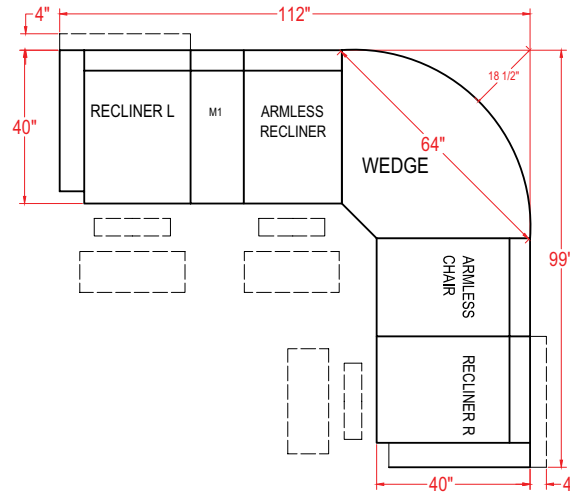

The Brinley Sectional is a limitless transitionally styled reclining sectional that is fit for those who love to have it their way. Choose to customize your sectional from 11 different pieces...choose from a large selection of Best's stylish covers. Each piece is an individual seat allowing for an infinite number of configurations. It will be utilizing a patented bracketing system that prevents the seats from separating on the floor. There are countless configurations to fit your home. Below are a few examples to get you started.

Available in your choice of fabric!

Manual Recliner (Left Arm) - M700R4L
Power Recliner (Left Arm) - M700RP4L
Manual Recliner (Right Arm) - M700R4R
Power Recliner (Right Arm) - M700RP4R

<u>Unit</u>	<u>Seat</u>
H: 40"	H: 20"
W: 32 1/2"	W: 21 1/2"
D: 40"	D: 22"

Armless Chair - M700RA
Armless Manual Recliner - M700R4A
Armless Power Recliner - M700RP4A

<u>Unit</u>	<u>Seat</u>
H: 40"	H: 20"
W: 24"	W: 23 1/2"
D: 40"	D: 22"

Corner Wedge - M700RW

<u>Unit</u>	<u>Seat</u>
H: 40"	H: 20"
W: 62 1/2"	W: 43"
D: 39"	D: 22"

Console - M1RC
Console (Drawer) - M1RD

<u>Unit</u>
H: 35"
W: 13 1/2"
D: 35 1/2"

Wedge Console - M2RC
Wedge Console (Drawer) - M2RD

<u>Unit</u>
H: 35"
W: 20 1/2"
D: 35 1/2"

Innovative seat cushion technology, called Performa Weave®, is cooler, more durable and comfortable than standard foam.