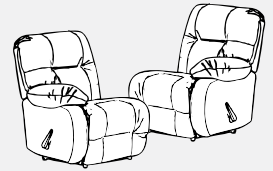

MADE IN THE
USA

Console Storage • Drink Holders • Drawer Storage

Power Option
Available

Performa-Weave®
Chaise Lounges

Best
Home Furnishings®

*Best Home Furnishings products are made in the USA of domestic and globally sourced components.

The Brinley Sectional is a limitless transitionally styled reclining sectional that is fit for those who love to have it their way. Choose to customize your sectional from 11 different pieces...choose from a large selection of Best's stylish covers. Each piece is an individual seat allowing for an infinite number of configurations. It will be utilizing a patented bracketing system that prevents the seats from separating on the floor. There are countless configurations to fit your home. Below are a few examples to get you started.

Available in your choice of fabric!

Manual Recliner (Left Arm) - M700R4L
Power Recliner (Left Arm) - M700RP4L
Manual Recliner (Right Arm) - M700R4R
Power Recliner (Right Arm) - M700RP4R

<u>Unit</u>	<u>Seat</u>
H: 40"	H: 20"
W: 32 1/2"	W: 21 1/2"
D: 40"	D: 22"

Console - M1RC
Console (Drawer) - M1RD

<u>Unit</u>
H: 35"
W: 13 1/2"
D: 35 1/2"

Wedge Console - M2RC
Wedge Console (Drawer) - M2RD

<u>Unit</u>
H: 35"
W: 20 1/2"
D: 35 1/2"

Innovative seat cushion technology, called Performa Weave®, is cooler, more durable and comfortable than standard foam.