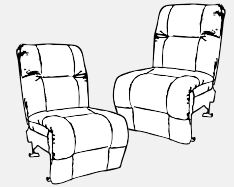

The Brinley Sectional is a limitless transitionally styled reclining sectional that is fit for those who love to have it their way. Choose to customize your sectional from 11 different pieces...choose from a large selection of Best's stylish covers. Each piece is an individual seat allowing for an infinite number of configurations. It will be utilizing a patented bracketing system that prevents the seats from separating on the floor. There are countless configurations to fit your home. Below are a few examples to get you started.

Available in your choice of fabric!

Manual Recliner (Left Arm) - M700R4L
Power Recliner (Left Arm) - M700RP4L
Manual Recliner (Right Arm) - M700R4R
Power Recliner (Right Arm) - M700RP4R

<u>Unit</u>	<u>Seat</u>
H: 40"	H: 20"
W: 32 1/2"	W: 21 1/2"
D: 40"	D: 22"

Armless Chair - M700RA
Armless Manual Recliner - M700R4A
Armless Power Recliner - M700RP4A

<u>Unit</u>	<u>Seat</u>
H: 40"	H: 20"
W: 24"	W: 23 1/2"
D: 40"	D: 22"

Corner Wedge - M700RW

<u>Unit</u>	<u>Seat</u>
H: 40"	H: 20"
W: 62 1/2"	W: 43"
D: 39"	D: 22"

Console - M1RC
Console (Drawer) - M1RD

<u>Unit</u>
H: 35"
W: 13 1/2"
D: 35 1/2"

Wedge Console - M2RC
Wedge Console (Drawer) - M2RD

<u>Unit</u>
H: 35"
W: 20 1/2"
D: 35 1/2"

Innovative seat cushion technology, called Performa Weave®, is cooler, more durable and comfortable than standard foam.