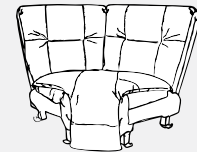

The Brinley Sectional is a limitless transitionally styled reclining sectional that is fit for those who love to have it their way. Choose to customize your sectional from 11 different pieces...choose from a large selection of Best's stylish covers. Each piece is an individual seat allowing for an infinite number of configurations. It will be utilizing a patented bracketing system that prevents the seats from separating on the floor. There are countless configurations to fit your home. Below are a few examples to get you started.

Available in your choice of fabric!

Manual Recliner (Left Arm) - M700R4L
Power Recliner (Left Arm) - M700RP4L
Manual Recliner (Right Arm) - M700R4R
Power Recliner (Right Arm) - M700RP4R

<u>Unit</u>	<u>Seat</u>
H: 40"	H: 20"
W: 32 1/2"	W: 21 1/2"
D: 40"	D: 22"

Armless Chair - M700RA
Armless Manual Recliner - M700R4A
Armless Power Recliner - M700RP4A

<u>Unit</u>	<u>Seat</u>
H: 40"	H: 20"
W: 24"	W: 23 1/2"
D: 40"	D: 22"

Corner Wedge - M700RW

<u>Unit</u>	<u>Seat</u>
H: 40"	H: 20"
W: 62 1/2"	W: 43"
D: 39"	D: 22"

Console - M1RC
Console (Drawer) - M1RD

<u>Unit</u>
H: 35"
W: 13 1/2"
D: 35 1/2"

Wedge Console - M2RC
Wedge Console (Drawer) - M2RD

<u>Unit</u>
H: 35"
W: 20 1/2"
D: 35 1/2"

Innovative seat cushion technology, called Performa Weave®, is cooler, more durable and comfortable than standard foam.