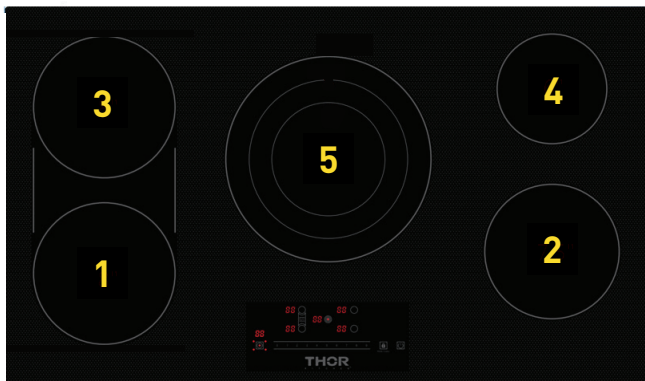

PRODUCT DIMENSIONS

Product Height (in.)	2"
Product Width (in.)	36"
Product Depth (in.)	21"
Installation Cutout (WxDxH)	34 7/16" 19 7/16" 1 13/16"
Package Size (WxDxH)	39 3/16" 24 1/8" 4 13/16"

PRODUCT WEIGHT

Product Weight	Net: 26.46 lb. Gross: 32.63 lb.
Loading quantity 20GP/40HQ: 370/880 pcs	

HEAT ELEMENT DIMENSIONS

Total Elements	5
[1] Front Left	8"
[2] Front Right	7.5"
[3] Rear Left	8"
[4] Rear Right	6"
[5] Middle Large	6" / 8" / 11.5"
Power cord: 50 3/8" length