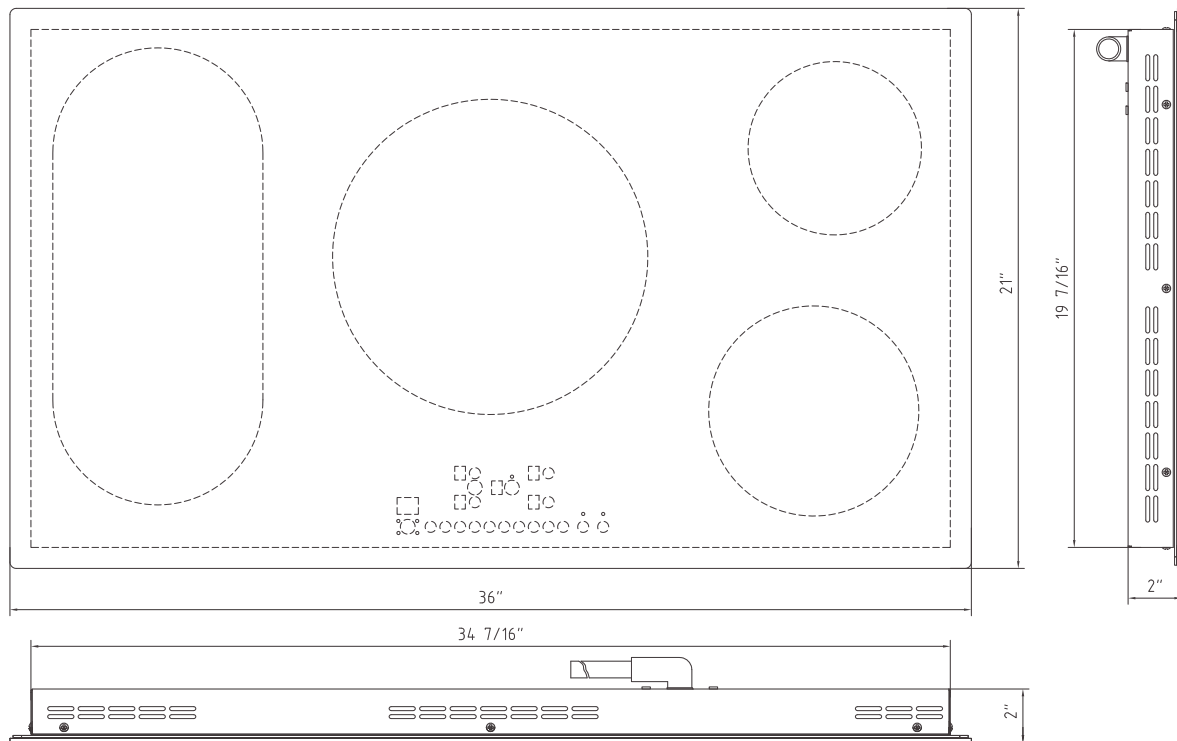

ELEMENT PERFORMANCE

Total Elements	5
Power Level Settings	9
Right Rear Element	1200w
Right Front Element	1800w
Center Element	3600w (Tri-zone 1200w each)
Left Bridge Elements	Left Rear 1600w Left Front 1600w Center Bridge 600W Combine Output 3800W

PRODUCT DIMENSIONS

Product Height (in.)	2"
Product Width (in.)	36"
Product Depth (in.)	21"
Installation Cutout (WxDxH)	34 7/16" 19 7/16" 1 13/16"
Package Size (WxDxH)	39 3/16" 24 1/8" 4 13/16"

PRODUCT WEIGHT

Product Weight	Net: 26.46 lb. Gross: 32.63 lb.
Loading quantity 20GP/40HQ: 370/880 pcs	

HEAT ELEMENT DIMENSIONS

Total Elements	5
[1] Front Left	8"
[2] Front Right	7.5"
[3] Rear Left	8"
[4] Rear Right	6"
[5] Middle Large	6" / 8" / 11.5"
Power cord: 50 3/8" length	