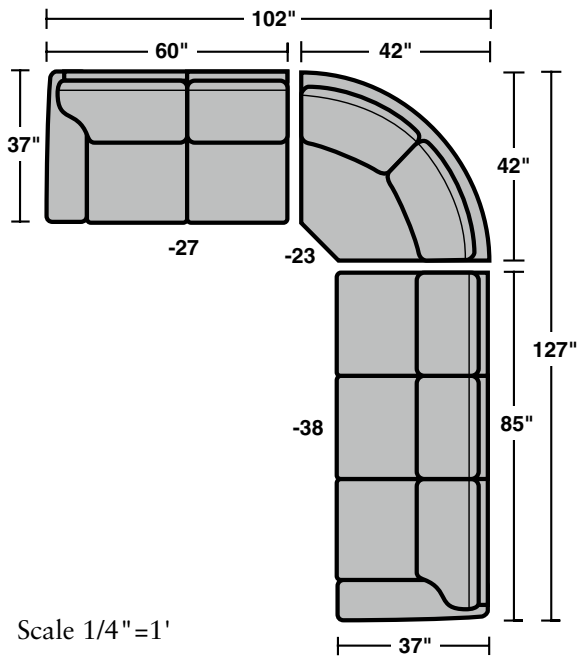

### Components

LAF = Left Arm Facing  
RAF = Right Arm Facing

**5535-33**  
LAF Corner Sofa

**5535-34**  
RAF Corner Sofa

**5535-17**  
LAF Chair

**5535-18**  
RAF Chair

**5535-231**  
Corner Chair

**5535-23**  
Full Wedge

**5535-255**  
LAF Angled Chaise

**5535-265**  
RAF Angled Chaise

**5535-45**  
LAF Full Sleeper

**5535-46**  
RAF Full Sleeper

Scale 1/4" = 1'

Rev. 4/15 • Dimensions are subject to variance.

# 5535 Sectional Components & Configurations – *Sectionals | Conversation Sofas*

### Sample Configurations

Scale 1/4" = 1'

Rev. 4/15 • Dimensions are subject to variance.

 *Flexsteel.*