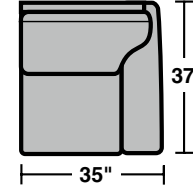

### Components

LAF = Left Arm Facing  
RAF = Right Arm Facing

**5535-33**  
LAF Corner Sofa

**5535-34**  
RAF Corner Sofa

**5535-17**  
LAF Chair

**5535-18**  
RAF Chair

**5535-231**  
Corner Chair

**5535-23**  
Full Wedge

**5535-37**  
LAF Sofa

**5535-38**  
RAF Sofa

**5535-27**  
LAF Loveseat

**5535-28**  
RAF Loveseat

**5535-19**  
Armless Chair

**5535-29**  
Armless Loveseat

**5535-25**  
LAF Chaise

**5535-26**  
RAF Chaise

**5535-255**  
LAF Angled Chaise

**5535-265**  
RAF Angled Chaise

**5535-45**  
LAF Full Sleeper

**5535-46**  
RAF Full Sleeper

Scale 1/4" = 1'

Rev. 4/15 • Dimensions are subject to variance.

### Sample Configurations

Scale 1/4" = 1'

Rev. 4/15 • Dimensions are subject to variance.

 *Flexsteel.*