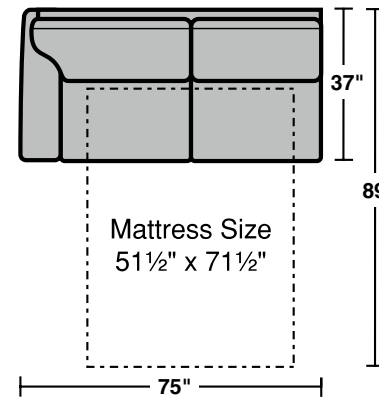

### Components

LAF = Left Arm Facing  
RAF = Right Arm Facing

**5535-33**  
LAF Corner Sofa

**5535-34**  
RAF Corner Sofa

**5535-17**  
LAF Chair

**5535-18**  
RAF Chair

**5535-231**  
Corner Chair

**5535-23**  
Full Wedge

**5535-37**  
LAF Sofa

**5535-38**  
RAF Sofa

**5535-27**  
LAF Loveseat

**5535-28**  
RAF Loveseat

**5535-19**  
Armless Chair

**5535-29**  
Armless Loveseat

**5535-25**  
LAF Chaise

**5535-26**  
RAF Chaise

**5535-255**  
LAF Angled Chaise

**5535-265**  
RAF Angled Chaise

**5535-45**  
LAF Full Sleeper

**5535-46**  
RAF Full Sleeper

Scale 1/4" = 1'

Rev. 4/15 • Dimensions are subject to variance.

### Sample Configurations

Scale 1/4" = 1'

Rev. 4/15 • Dimensions are subject to variance.

 *Flexsteel.*