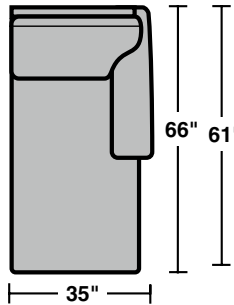

### Components

LAF = Left Arm Facing  
RAF = Right Arm Facing

**5535-33**  
LAF Corner Sofa

**5535-34**  
RAF Corner Sofa

**5535-17**  
LAF Chair

**5535-18**  
RAF Chair

**5535-231**  
Corner Chair

**5535-23**  
Full Wedge

**5535-37**  
LAF Sofa

**5535-38**  
RAF Sofa

**5535-27**  
LAF Loveseat

**5535-28**  
RAF Loveseat

**5535-19**  
Armless Chair

**5535-29**  
Armless Loveseat

**5535-25**  
LAF Chaise

**5535-26**  
RAF Chaise

**5535-255**  
LAF Angled Chaise

**5535-265**  
RAF Angled Chaise

**5535-45**  
LAF Full Sleeper

**5535-46**  
RAF Full Sleeper

Scale 1/4" = 1'

Rev. 4/15 • Dimensions are subject to variance.

### Sample Configurations

Scale 1/4" = 1'

Rev. 4/15 • Dimensions are subject to variance.

 *Flexsteel.*