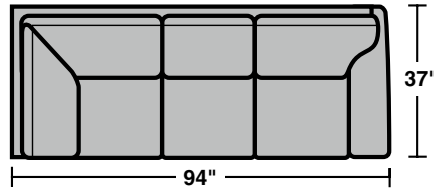

# 5535 Sectional Components & Configurations – Sectionals | Conversation Sofas

### Components

LAF = Left Arm Facing  
RAF = Right Arm Facing

**5535-33**  
LAF Corner Sofa

**5535-34**  
RAF Corner Sofa

**5535-17**  
LAF Chair

**5535-18**  
RAF Chair

**5535-231**  
Corner Chair

**5535-23**  
Full Wedge

### Sample Configurations

Scale 1/4" = 1'

Rev. 4/15 • Dimensions are subject to variance.

 *Flexsteel.*