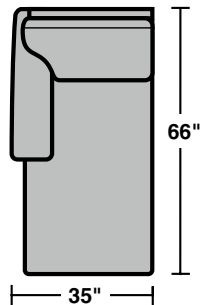

### Components

LAF = Left Arm Facing  
RAF = Right Arm Facing

**5535-33**  
LAF Corner Sofa

**5535-34**  
RAF Corner Sofa

**5535-17**  
LAF Chair

**5535-18**  
RAF Chair

**5535-231**  
Corner Chair

**5535-23**  
Full Wedge

**5535-37**  
LAF Sofa

**5535-38**  
RAF Sofa

**5535-27**  
LAF Loveseat

**5535-28**  
RAF Loveseat

**5535-19**  
Armless Chair

**5535-29**  
Armless Loveseat

**5535-25**  
LAF Chaise

**5535-26**  
RAF Chaise

**5535-255**  
LAF Angled Chaise

**5535-265**  
RAF Angled Chaise

**5535-45**  
LAF Full Sleeper

**5535-46**  
RAF Full Sleeper

Scale 1/4" = 1'

Rev. 4/15 • Dimensions are subject to variance.

### Sample Configurations

Scale 1/4" = 1'

Rev. 4/15 • Dimensions are subject to variance.

 *Flexsteel.*