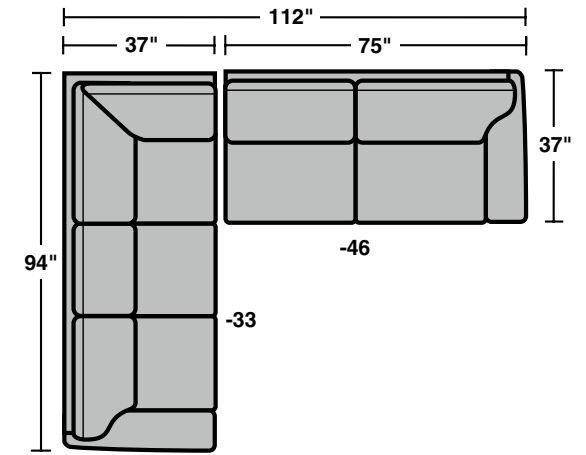

### Components

LAF = Left Arm Facing  
RAF = Right Arm Facing

**5535-33**  
LAF Corner Sofa

**5535-34**  
RAF Corner Sofa

**5535-17**  
LAF Chair

**5535-18**  
RAF Chair

**5535-231**  
Corner Chair

**5535-23**  
Full Wedge

**5535-37**  
LAF Sofa

**5535-38**  
RAF Sofa

**5535-27**  
LAF Loveseat

**5535-28**  
RAF Loveseat

**5535-19**  
Armless Chair

**5535-29**  
Armless Loveseat

**5535-25**  
LAF Chaise

**5535-26**  
RAF Chaise

**5535-255**  
LAF Angled Chaise

**5535-265**  
RAF Angled Chaise

**5535-45**  
LAF Full Sleeper

**5535-46**  
RAF Full Sleeper

Scale 1/4" = 1'

Rev. 4/15 • Dimensions are subject to variance.

### Sample Configurations

Scale 1/4" = 1'

Rev. 4/15 • Dimensions are subject to variance.

 *Flexsteel.*