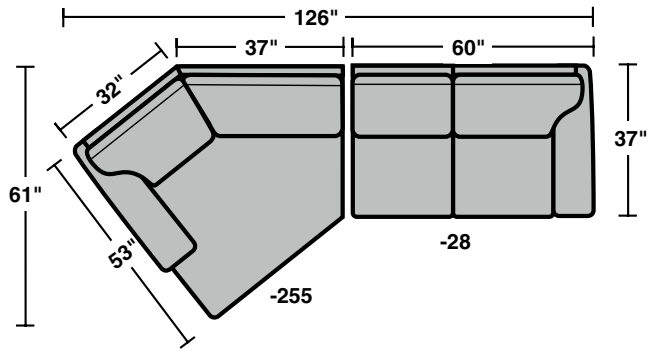

### Components

LAF = Left Arm Facing  
RAF = Right Arm Facing

**5535-33**  
LAF Corner Sofa

**5535-34**  
RAF Corner Sofa

**5535-17**  
LAF Chair

**5535-18**  
RAF Chair

**5535-231**  
Corner Chair

**5535-23**  
Full Wedge

**5535-37**  
LAF Sofa

**5535-38**  
RAF Sofa

**5535-27**  
LAF Loveseat

**5535-28**  
RAF Loveseat

**5535-19**  
Armless Chair

**5535-29**  
Armless Loveseat

**5535-25**  
LAF Chaise

**5535-26**  
RAF Chaise

**5535-255**  
LAF Angled Chaise

**5535-265**  
RAF Angled Chaise

**5535-45**  
LAF Full Sleeper

**5535-46**  
RAF Full Sleeper

Scale 1/4" = 1'

Rev. 4/15 • Dimensions are subject to variance.

### Sample Configurations

Scale 1/4" = 1'

Rev. 4/15 • Dimensions are subject to variance.

 *Flexsteel.*