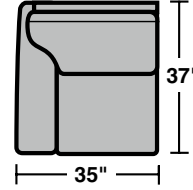

### Components

LAF = Left Arm Facing  
RAF = Right Arm Facing

**5535-33**  
LAF Corner Sofa

**5535-34**  
RAF Corner Sofa

**5535-17**  
LAF Chair

**5535-18**  
RAF Chair

**5535-231**  
Corner Chair

**5535-23**  
Full Wedge

**5535-37**  
LAF Sofa

**5535-38**  
RAF Sofa

**5535-27**  
LAF Loveseat

**5535-28**  
RAF Loveseat

**5535-19**  
Armless Chair

**5535-29**  
Armless Loveseat

**5535-25**  
LAF Chaise

**5535-26**  
RAF Chaise

**5535-255**  
LAF Angled Chaise

**5535-265**  
RAF Angled Chaise

**5535-45**  
LAF Full Sleeper

**5535-46**  
RAF Full Sleeper

Scale 1/4" = 1'

Rev. 4/15 • Dimensions are subject to variance.

### Sample Configurations

Scale 1/4" = 1'

Rev. 4/15 • Dimensions are subject to variance.

 *Flexsteel.*