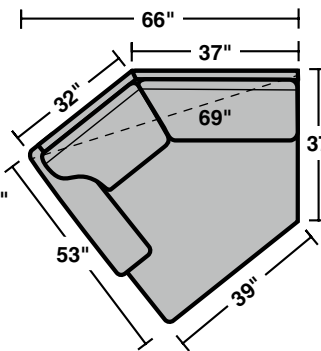

### Components

LAF = Left Arm Facing  
RAF = Right Arm Facing

**5535-33**  
LAF Corner Sofa

**5535-34**  
RAF Corner Sofa

**5535-17**  
LAF Chair

**5535-18**  
RAF Chair

**5535-231**  
Corner Chair

**5535-23**  
Full Wedge

**5535-37**  
LAF Sofa

**5535-38**  
RAF Sofa

**5535-27**  
LAF Loveseat

**5535-28**  
RAF Loveseat

**5535-19**  
Armless Chair

**5535-29**  
Armless Loveseat

**5535-25**  
LAF Chaise

**5535-26**  
RAF Chaise

**5535-255**  
LAF Angled Chaise

**5535-265**  
RAF Angled Chaise

**5535-45**  
LAF Full Sleeper

**5535-46**  
RAF Full Sleeper

Scale 1/4" = 1'

Rev. 4/15 • Dimensions are subject to variance.

### Sample Configurations

Scale 1/4" = 1'

Rev. 4/15 • Dimensions are subject to variance.

 *Flexsteel.*