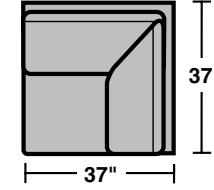

### Components

LAF = Left Arm Facing  
RAF = Right Arm Facing

**5535-33**  
LAF Corner Sofa

**5535-34**  
RAF Corner Sofa

**5535-17**  
LAF Chair

**5535-18**  
RAF Chair

**5535-231**  
Corner Chair

**5535-23**  
Full Wedge

**5535-37**  
LAF Sofa

**5535-38**  
RAF Sofa

**5535-27**  
LAF Loveseat

**5535-28**  
RAF Loveseat

**5535-19**  
Armless Chair

**5535-29**  
Armless Loveseat

**5535-25**  
LAF Chaise

**5535-26**  
RAF Chaise

**5535-255**  
LAF Angled Chaise

**5535-265**  
RAF Angled Chaise

**5535-45**  
LAF Full Sleeper

**5535-46**  
RAF Full Sleeper

Scale 1/4" = 1'

Rev. 4/15 • Dimensions are subject to variance.

### Sample Configurations

Scale 1/4" = 1'

Rev. 4/15 • Dimensions are subject to variance.

 *Flexsteel.*