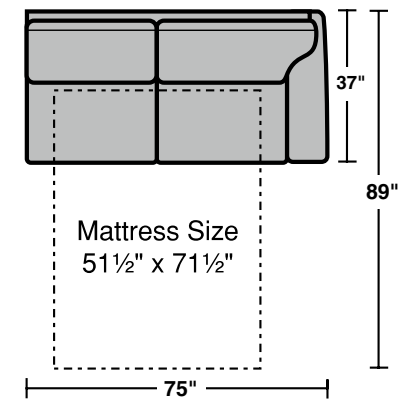

### Components

LAF = Left Arm Facing  
RAF = Right Arm Facing

**5535-33**  
LAF Corner Sofa

**5535-34**  
RAF Corner Sofa

**5535-17**  
LAF Chair

**5535-18**  
RAF Chair

**5535-231**  
Corner Chair

**5535-23**  
Full Wedge

**5535-37**  
LAF Sofa

**5535-38**  
RAF Sofa

**5535-27**  
LAF Loveseat

**5535-28**  
RAF Loveseat

**5535-19**  
Armless Chair

**5535-29**  
Armless Loveseat

**5535-25**  
LAF Chaise

**5535-26**  
RAF Chaise

**5535-255**  
LAF Angled Chaise

**5535-265**  
RAF Angled Chaise

**5535-45**  
LAF Full Sleeper

**5535-46**  
RAF Full Sleeper

Scale 1/4" = 1'

Rev. 4/15 • Dimensions are subject to variance.

### Sample Configurations

Scale 1/4" = 1'

Rev. 4/15 • Dimensions are subject to variance.

 *Flexsteel.*