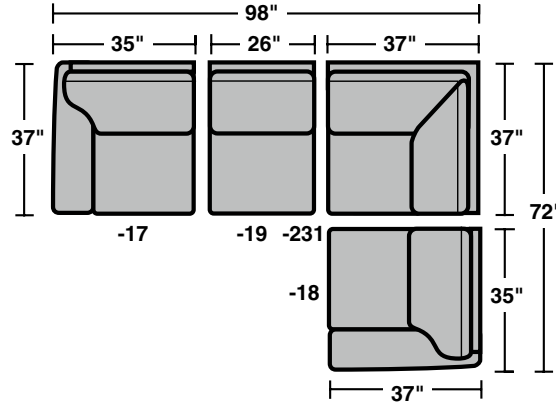

### Components

LAF = Left Arm Facing  
RAF = Right Arm Facing

**5535-33**  
LAF Corner Sofa

**5535-34**  
RAF Corner Sofa

**5535-17**  
LAF Chair

**5535-18**  
RAF Chair

**5535-231**  
Corner Chair

**5535-23**  
Full Wedge

**5535-37**  
LAF Sofa

**5535-38**  
RAF Sofa

**5535-27**  
LAF Loveseat

**5535-28**  
RAF Loveseat

**5535-19**  
Armless Chair

**5535-29**  
Armless Loveseat

**5535-25**  
LAF Chaise

**5535-26**  
RAF Chaise

**5535-255**  
LAF Angled Chaise

**5535-265**  
RAF Angled Chaise

**5535-45**  
LAF Full Sleeper

**5535-46**  
RAF Full Sleeper

Scale 1/4" = 1'

Rev. 4/15 • Dimensions are subject to variance.

### Sample Configurations

Scale 1/4" = 1'

Rev. 4/15 • Dimensions are subject to variance.

 *Flexsteel.*