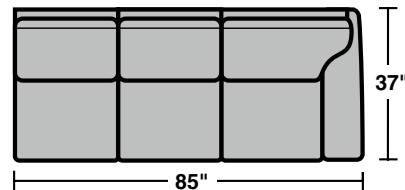

### Components

LAF = Left Arm Facing  
RAF = Right Arm Facing

**5535-33**  
LAF Corner Sofa

**5535-34**  
RAF Corner Sofa

**5535-17**  
LAF Chair

**5535-18**  
RAF Chair

**5535-231**  
Corner Chair

**5535-23**  
Full Wedge

**5535-37**  
LAF Sofa

**5535-38**  
RAF Sofa

**5535-27**  
LAF Loveseat

**5535-28**  
RAF Loveseat

**5535-19**  
Armless Chair

**5535-29**  
Armless Loveseat

**5535-25**  
LAF Chaise

**5535-26**  
RAF Chaise

### Sample Configurations

Scale 1/4" = 1'

Rev. 4/15 • Dimensions are subject to variance.

 *Flexsteel.*