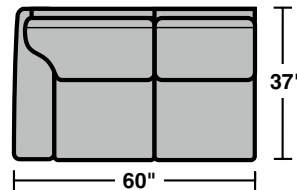

### Components

LAF = Left Arm Facing  
RAF = Right Arm Facing

**5535-33**  
LAF Corner Sofa

**5535-34**  
RAF Corner Sofa

**5535-17**  
LAF Chair

**5535-18**  
RAF Chair

**5535-231**  
Corner Chair

**5535-23**  
Full Wedge

**5535-37**  
LAF Sofa

**5535-38**  
RAF Sofa

**5535-27**  
LAF Loveseat

**5535-28**  
RAF Loveseat

**5535-19**  
Armless Chair

**5535-29**  
Armless Loveseat

**5535-25**  
LAF Chaise

**5535-26**  
RAF Chaise

### Sample Configurations

Scale 1/4" = 1'

Rev. 4/15 • Dimensions are subject to variance.

 *Flexsteel.*