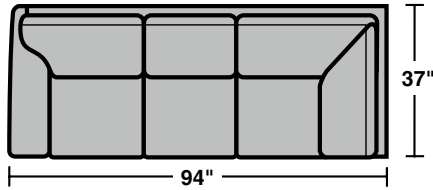

# 5535 Sectional Components & Configurations – Sectionals | Conversation Sofas

### Components

LAF = Left Arm Facing  
RAF = Right Arm Facing

**5535-33**  
LAF Corner Sofa

**5535-34**  
RAF Corner Sofa

**5535-17**  
LAF Chair

**5535-18**  
RAF Chair

**5535-231**  
Corner Chair

**5535-23**  
Full Wedge

### Sample Configurations

Scale 1/4" = 1'

Rev. 4/15 • Dimensions are subject to variance.

 *Flexsteel.*