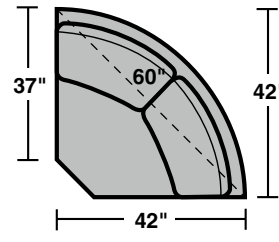

### Components

LAF = Left Arm Facing  
RAF = Right Arm Facing

**5535-33**  
LAF Corner Sofa

**5535-34**  
RAF Corner Sofa

**5535-17**  
LAF Chair

**5535-18**  
RAF Chair

**5535-231**  
Corner Chair

**5535-23**  
Full Wedge

**5535-255**  
LAF Angled Chaise

**5535-265**  
RAF Angled Chaise

**5535-45**  
LAF Full Sleeper

**5535-46**  
RAF Full Sleeper

Scale 1/4" = 1'

Rev. 4/15 • Dimensions are subject to variance.

### Sample Configurations

Scale 1/4" = 1'

Rev. 4/15 • Dimensions are subject to variance.

 *Flexsteel.*