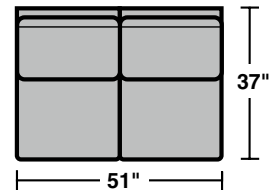

### Components

LAF = Left Arm Facing  
RAF = Right Arm Facing

**5535-33**  
LAF Corner Sofa

**5535-34**  
RAF Corner Sofa

**5535-17**  
LAF Chair

**5535-18**  
RAF Chair

**5535-231**  
Corner Chair

**5535-23**  
Full Wedge

**5535-37**  
LAF Sofa

**5535-38**  
RAF Sofa

**5535-27**  
LAF Loveseat

**5535-28**  
RAF Loveseat

**5535-19**  
Armless Chair

**5535-29**  
Armless Loveseat

**5535-25**  
LAF Chaise

**5535-26**  
RAF Chaise

**5535-255**  
LAF Angled Chaise

**5535-265**  
RAF Angled Chaise

**5535-45**  
LAF Full Sleeper

**5535-46**  
RAF Full Sleeper

Scale 1/4" = 1'

Rev. 4/15 • Dimensions are subject to variance.

### Sample Configurations

Scale 1/4" = 1'

Rev. 4/15 • Dimensions are subject to variance.

 *Flexsteel.*