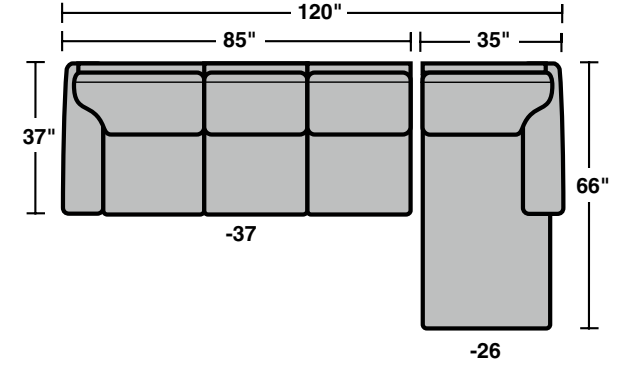

### Components

LAF = Left Arm Facing  
RAF = Right Arm Facing

**5535-33**  
LAF Corner Sofa

**5535-34**  
RAF Corner Sofa

**5535-17**  
LAF Chair

**5535-18**  
RAF Chair

**5535-231**  
Corner Chair

**5535-23**  
Full Wedge

**5535-37**  
LAF Sofa

**5535-38**  
RAF Sofa

**5535-27**  
LAF Loveseat

**5535-28**  
RAF Loveseat

**5535-19**  
Armless Chair

**5535-29**  
Armless Loveseat

**5535-25**  
LAF Chaise

**5535-26**  
RAF Chaise

**5535-255**  
LAF Angled Chaise

**5535-265**  
RAF Angled Chaise

**5535-45**  
LAF Full Sleeper

**5535-46**  
RAF Full Sleeper

Scale 1/4" = 1'

Rev. 4/15 • Dimensions are subject to variance.

### Sample Configurations

Scale 1/4" = 1'

Rev. 4/15 • Dimensions are subject to variance.

 *Flexsteel.*