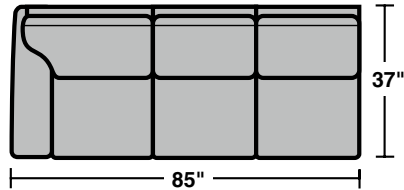

### Components

LAF = Left Arm Facing  
RAF = Right Arm Facing

**5535-33**  
LAF Corner Sofa

**5535-34**  
RAF Corner Sofa

**5535-17**  
LAF Chair

**5535-18**  
RAF Chair

**5535-231**  
Corner Chair

**5535-23**  
Full Wedge

**5535-37**  
LAF Sofa

**5535-38**  
RAF Sofa

**5535-27**  
LAF Loveseat

**5535-28**  
RAF Loveseat

**5535-19**  
Armless Chair

**5535-29**  
Armless Loveseat

**5535-25**  
LAF Chaise

**5535-26**  
RAF Chaise

### Sample Configurations

Scale 1/4" = 1'

Rev. 4/15 • Dimensions are subject to variance.

 *Flexsteel.*