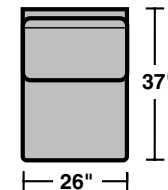

### Components

LAF = Left Arm Facing  
RAF = Right Arm Facing

**5535-33**  
LAF Corner Sofa

**5535-34**  
RAF Corner Sofa

**5535-17**  
LAF Chair

**5535-18**  
RAF Chair

**5535-231**  
Corner Chair

**5535-23**  
Full Wedge

**5535-37**  
LAF Sofa

**5535-38**  
RAF Sofa

**5535-27**  
LAF Loveseat

**5535-28**  
RAF Loveseat

**5535-19**  
Armless Chair

**5535-29**  
Armless Loveseat

**5535-25**  
LAF Chaise

**5535-26**  
RAF Chaise

**5535-255**  
LAF Angled Chaise

**5535-265**  
RAF Angled Chaise

**5535-45**  
LAF Full Sleeper

**5535-46**  
RAF Full Sleeper

Scale 1/4" = 1'

Rev. 4/15 • Dimensions are subject to variance.

### Sample Configurations

Scale 1/4" = 1'

Rev. 4/15 • Dimensions are subject to variance.

 *Flexsteel.*