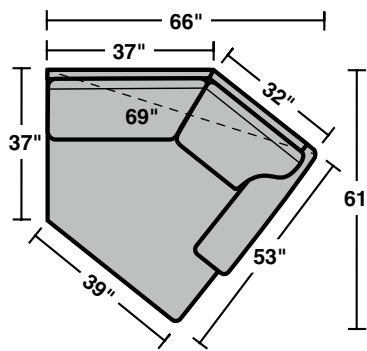

### Components

LAF = Left Arm Facing  
RAF = Right Arm Facing

**5535-33**  
LAF Corner Sofa

**5535-34**  
RAF Corner Sofa

**5535-17**  
LAF Chair

**5535-18**  
RAF Chair

**5535-231**  
Corner Chair

**5535-23**  
Full Wedge

**5535-37**  
LAF Sofa

**5535-38**  
RAF Sofa

**5535-27**  
LAF Loveseat

**5535-28**  
RAF Loveseat

**5535-19**  
Armless Chair

**5535-29**  
Armless Loveseat

**5535-25**  
LAF Chaise

**5535-26**  
RAF Chaise

**5535-255**  
LAF Angled Chaise

**5535-265**  
RAF Angled Chaise

**5535-45**  
LAF Full Sleeper

**5535-46**  
RAF Full Sleeper

Scale 1/4" = 1'

Rev. 4/15 • Dimensions are subject to variance.

### Sample Configurations

Scale 1/4" = 1'

Rev. 4/15 • Dimensions are subject to variance.

 *Flexsteel.*