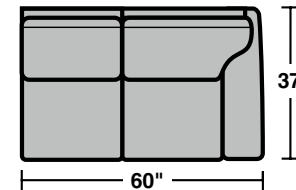

### Components

LAF = Left Arm Facing  
RAF = Right Arm Facing

**5535-33**  
LAF Corner Sofa

**5535-34**  
RAF Corner Sofa

**5535-17**  
LAF Chair

**5535-18**  
RAF Chair

**5535-231**  
Corner Chair

**5535-23**  
Full Wedge

**5535-37**  
LAF Sofa

**5535-38**  
RAF Sofa

**5535-27**  
LAF Loveseat

**5535-28**  
RAF Loveseat

**5535-19**  
Armless Chair

**5535-29**  
Armless Loveseat

**5535-25**  
LAF Chaise

**5535-26**  
RAF Chaise

### Sample Configurations

Scale 1/4" = 1'

Rev. 4/15 • Dimensions are subject to variance.

 *Flexsteel.*