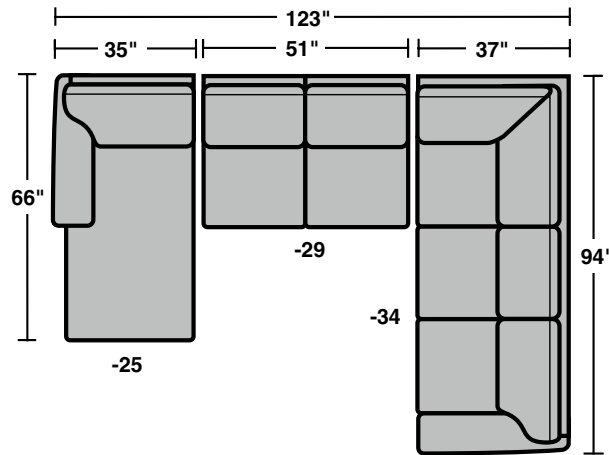

### Components

LAF = Left Arm Facing  
RAF = Right Arm Facing

**5535-33**  
LAF Corner Sofa

**5535-34**  
RAF Corner Sofa

**5535-17**  
LAF Chair

**5535-18**  
RAF Chair

**5535-231**  
Corner Chair

**5535-23**  
Full Wedge

**5535-37**  
LAF Sofa

**5535-38**  
RAF Sofa

**5535-27**  
LAF Loveseat

**5535-28**  
RAF Loveseat

**5535-19**  
Armless Chair

**5535-29**  
Armless Loveseat

**5535-25**  
LAF Chaise

**5535-26**  
RAF Chaise

**5535-255**  
LAF Angled Chaise

**5535-265**  
RAF Angled Chaise

**5535-45**  
LAF Full Sleeper

**5535-46**  
RAF Full Sleeper

Scale 1/4" = 1'

Rev. 4/15 • Dimensions are subject to variance.

### Sample Configurations

Scale 1/4" = 1'

Rev. 4/15 • Dimensions are subject to variance.

 *Flexsteel.*