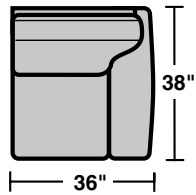

## Components

LAF = Left Arm Facing  
RAF = Right Arm Facing

**3305-17**  
LAF Chair

**3305-18**  
RAF Chair

**3305-19**  
Armless Chair

**3305-231**  
Corner Chair

**3305-29**  
Armless Love Seat

**3305-25**  
LAF Chaise

Scale 1/4" = 1'

Rev. 10/14 • Dimensions are subject to variance.

## Sample Configurations

Scale 1/4" = 1'

Rev. 10/14 • Dimensions are subject to variance.