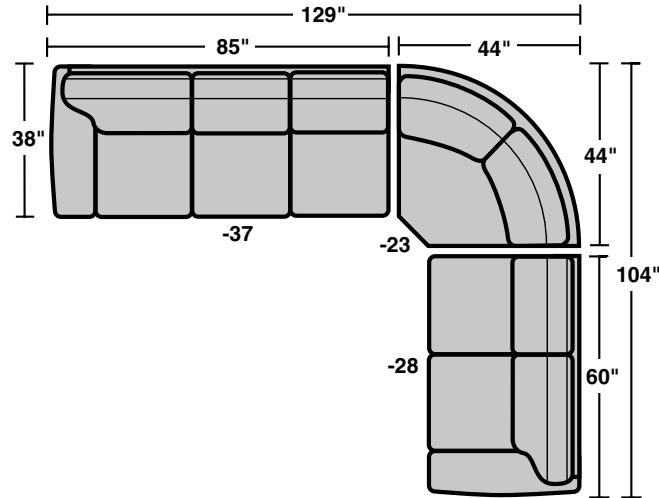

## Components

LAF = Left Arm Facing  
RAF = Right Arm Facing

**3305-17**  
LAF Chair

**3305-18**  
RAF Chair

**3305-19**  
Armless Chair

**3305-231**  
Corner Chair

**3305-29**  
Armless Love Seat

**3305-25**  
LAF Chaise

**3305-26**  
RAF Chaise

**3305-37**  
LAF Sofa

**3305-38**  
RAF Sofa

**3305-27**  
LAF Love Seat

**3305-28**  
RAF Love Seat

**3305-33**  
LAF Corner Sofa

**3305-34**  
RAF Corner Sofa

**3305-23**  
Full Wedge

Scale 1/4" = 1'

Rev. 10/14 • Dimensions are subject to variance.

## Sample Configurations

Scale 1/4" = 1'

Rev. 10/14 • Dimensions are subject to variance.