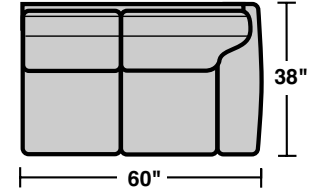

## Components

LAF = Left Arm Facing  
RAF = Right Arm Facing

**3305-17**  
LAF Chair

**3305-18**  
RAF Chair

**3305-19**  
Armless Chair

**3305-231**  
Corner Chair

**3305-29**  
Armless Love Seat

**3305-25**  
LAF Chaise

**3305-26**  
RAF Chaise

**3305-37**  
LAF Sofa

**3305-38**  
RAF Sofa

**3305-27**  
LAF Love Seat

**3305-28**  
RAF Love Seat

**3305-33**  
LAF Corner Sofa

**3305-34**  
RAF Corner Sofa

**3305-23**  
Full Wedge

Scale 1/4" = 1'

Rev. 10/14 • Dimensions are subject to variance.

## Sample Configurations

Scale 1/4" = 1'

Rev. 10/14 • Dimensions are subject to variance.