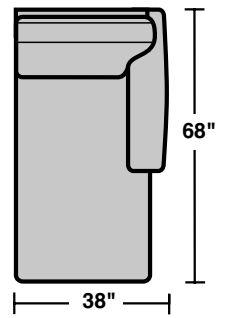

## Components

LAF = Left Arm Facing  
RAF = Right Arm Facing

**3305-17**  
LAF Chair

**3305-18**  
RAF Chair

**3305-19**  
Armless Chair

**3305-231**  
Corner Chair

**3305-29**  
Armless Love Seat

**3305-25**  
LAF Chaise

**3305-26**  
RAF Chaise

**3305-37**  
LAF Sofa

**3305-38**  
RAF Sofa

**3305-27**  
LAF Love Seat

**3305-28**  
RAF Love Seat

**3305-33**  
LAF Corner Sofa

**3305-34**  
RAF Corner Sofa

**3305-23**  
Full Wedge

Scale 1/4" = 1'

Rev. 10/14 • Dimensions are subject to variance.

## Sample Configurations

Scale 1/4" = 1'

Rev. 10/14 • Dimensions are subject to variance.