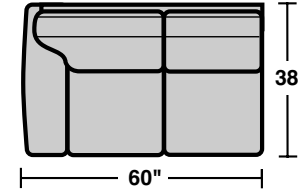

## Components

LAF = Left Arm Facing  
RAF = Right Arm Facing

**3305-17**  
LAF Chair

**3305-18**  
RAF Chair

**3305-19**  
Armless Chair

**3305-231**  
Corner Chair

**3305-29**  
Armless Love Seat

**3305-25**  
LAF Chaise

**3305-26**  
RAF Chaise

**3305-37**  
LAF Sofa

**3305-38**  
RAF Sofa

**3305-27**  
LAF Love Seat

**3305-28**  
RAF Love Seat

**3305-33**  
LAF Corner Sofa

**3305-34**  
RAF Corner Sofa

**3305-23**  
Full Wedge

Scale 1/4" = 1'

Rev. 10/14 • Dimensions are subject to variance.

## Sample Configurations

Scale 1/4" = 1'

Rev. 10/14 • Dimensions are subject to variance.