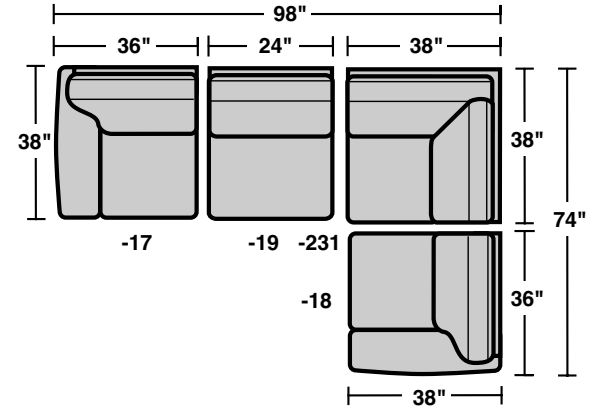

## Components

LAF = Left Arm Facing  
RAF = Right Arm Facing

**3305-17**  
LAF Chair

**3305-18**  
RAF Chair

**3305-19**  
Armless Chair

**3305-231**  
Corner Chair

**3305-29**  
Armless Love Seat

**3305-25**  
LAF Chaise

**3305-26**  
RAF Chaise

**3305-37**  
LAF Sofa

**3305-38**  
RAF Sofa

**3305-27**  
LAF Love Seat

**3305-28**  
RAF Love Seat

**3305-33**  
LAF Corner Sofa

**3305-34**  
RAF Corner Sofa

**3305-23**  
Full Wedge

Scale 1/4" = 1'

Rev. 10/14 • Dimensions are subject to variance.

## Sample Configurations

Scale 1/4" = 1'

Rev. 10/14 • Dimensions are subject to variance.