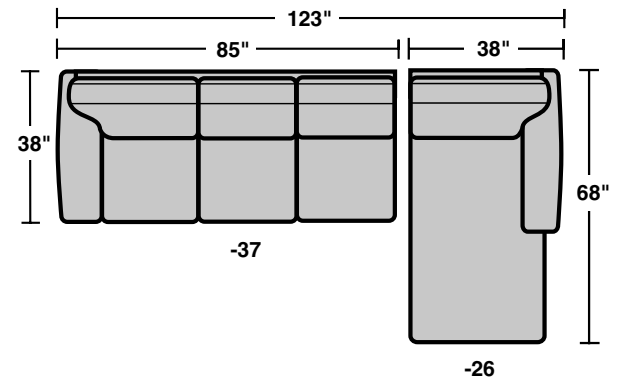

## Components

LAF = Left Arm Facing  
RAF = Right Arm Facing

**3305-17**  
LAF Chair

**3305-18**  
RAF Chair

**3305-19**  
Armless Chair

**3305-231**  
Corner Chair

**3305-29**  
Armless Love Seat

**3305-25**  
LAF Chaise

**3305-26**  
RAF Chaise

**3305-37**  
LAF Sofa

**3305-38**  
RAF Sofa

**3305-27**  
LAF Love Seat

**3305-28**  
RAF Love Seat

**3305-33**  
LAF Corner Sofa

**3305-34**  
RAF Corner Sofa

**3305-23**  
Full Wedge

Scale 1/4" = 1'

Rev. 10/14 • Dimensions are subject to variance.

## Sample Configurations

Scale 1/4" = 1'

Rev. 10/14 • Dimensions are subject to variance.