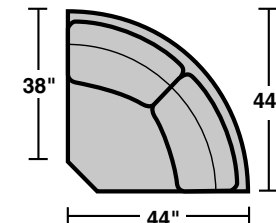

## Components

LAF = Left Arm Facing  
RAF = Right Arm Facing

**3305-17**  
LAF Chair

**3305-18**  
RAF Chair

**3305-19**  
Armless Chair

**3305-231**  
Corner Chair

**3305-29**  
Armless Love Seat

**3305-25**  
LAF Chaise

**3305-26**  
RAF Chaise

**3305-37**  
LAF Sofa

**3305-38**  
RAF Sofa

**3305-27**  
LAF Love Seat

**3305-28**  
RAF Love Seat

**3305-33**  
LAF Corner Sofa

**3305-34**  
RAF Corner Sofa

**3305-23**  
Full Wedge

Scale 1/4" = 1'

Rev. 10/14 • Dimensions are subject to variance.

## Sample Configurations

Scale 1/4" = 1'

Rev. 10/14 • Dimensions are subject to variance.