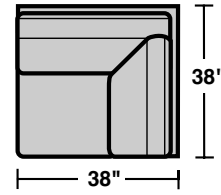

## Components

LAF = Left Arm Facing  
RAF = Right Arm Facing

**3305-17**  
LAF Chair

**3305-18**  
RAF Chair

**3305-19**  
Armless Chair

**3305-231**  
Corner Chair

**3305-29**  
Armless Love Seat

**3305-25**  
LAF Chaise

**3305-26**  
RAF Chaise

**3305-37**  
LAF Sofa

**3305-38**  
RAF Sofa

**3305-27**  
LAF Love Seat

**3305-28**  
RAF Love Seat

**3305-33**  
LAF Corner Sofa

**3305-34**  
RAF Corner Sofa

**3305-23**  
Full Wedge

Scale 1/4" = 1'

Rev. 10/14 • Dimensions are subject to variance.

## Sample Configurations

Scale 1/4" = 1'

Rev. 10/14 • Dimensions are subject to variance.