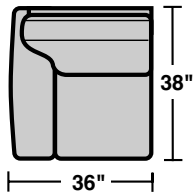

## Components

LAF = Left Arm Facing  
RAF = Right Arm Facing

**3305-17**  
LAF Chair

**3305-18**  
RAF Chair

**3305-19**  
Armless Chair

**3305-231**  
Corner Chair

**3305-29**  
Armless Love Seat

**3305-25**  
LAF Chaise

Scale 1/4" = 1'

Rev. 10/14 • Dimensions are subject to variance.

## Sample Configurations

Scale 1/4" = 1'

Rev. 10/14 • Dimensions are subject to variance.