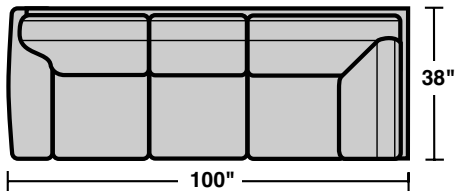

## Components

LAF = Left Arm Facing  
RAF = Right Arm Facing

**3305-17**  
LAF Chair

**3305-18**  
RAF Chair

**3305-19**  
Armless Chair

**3305-231**  
Corner Chair

**3305-29**  
Armless Love Seat

**3305-25**  
LAF Chaise

**3305-26**  
RAF Chaise

**3305-37**  
LAF Sofa

**3305-38**  
RAF Sofa

**3305-27**  
LAF Love Seat

**3305-28**  
RAF Love Seat

**3305-33**  
LAF Corner Sofa

**3305-34**  
RAF Corner Sofa

**3305-23**  
Full Wedge

Scale 1/4" = 1'

Rev. 10/14 • Dimensions are subject to variance.

## Sample Configurations

Scale 1/4" = 1'

Rev. 10/14 • Dimensions are subject to variance.