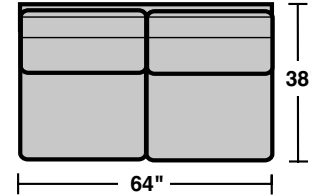

## Components

LAF = Left Arm Facing  
RAF = Right Arm Facing

**3305-17**  
LAF Chair

**3305-18**  
RAF Chair

**3305-19**  
Armless Chair

**3305-231**  
Corner Chair

**3305-29**  
Armless Love Seat

**3305-25**  
LAF Chaise

**3305-26**  
RAF Chaise

**3305-37**  
LAF Sofa

**3305-38**  
RAF Sofa

**3305-27**  
LAF Love Seat

**3305-28**  
RAF Love Seat

**3305-33**  
LAF Corner Sofa

**3305-34**  
RAF Corner Sofa

**3305-23**  
Full Wedge

Scale 1/4" = 1'

Rev. 10/14 • Dimensions are subject to variance.

## Sample Configurations

Scale 1/4" = 1'

Rev. 10/14 • Dimensions are subject to variance.