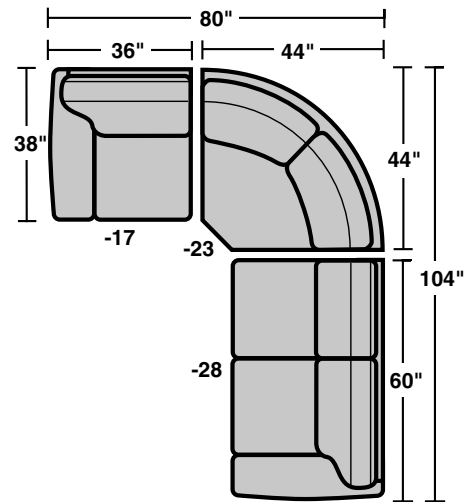

## Components

LAF = Left Arm Facing  
RAF = Right Arm Facing

**3305-17**  
LAF Chair

**3305-18**  
RAF Chair

**3305-19**  
Armless Chair

**3305-231**  
Corner Chair

**3305-29**  
Armless Love Seat

**3305-25**  
LAF Chaise

**3305-26**  
RAF Chaise

**3305-37**  
LAF Sofa

**3305-38**  
RAF Sofa

**3305-27**  
LAF Love Seat

**3305-28**  
RAF Love Seat

**3305-33**  
LAF Corner Sofa

**3305-34**  
RAF Corner Sofa

**3305-23**  
Full Wedge

Scale 1/4" = 1'

Rev. 10/14 • Dimensions are subject to variance.

## Sample Configurations

Scale 1/4" = 1'

Rev. 10/14 • Dimensions are subject to variance.