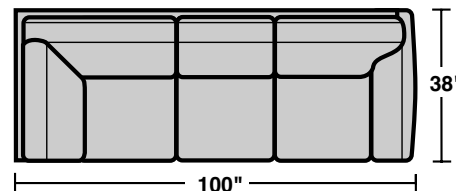

## Components

LAF = Left Arm Facing  
RAF = Right Arm Facing

**3305-17**  
LAF Chair

**3305-18**  
RAF Chair

**3305-19**  
Armless Chair

**3305-231**  
Corner Chair

**3305-29**  
Armless Love Seat

**3305-25**  
LAF Chaise

**3305-26**  
RAF Chaise

**3305-37**  
LAF Sofa

**3305-38**  
RAF Sofa

**3305-27**  
LAF Love Seat

**3305-28**  
RAF Love Seat

**3305-33**  
LAF Corner Sofa

**3305-34**  
RAF Corner Sofa

**3305-23**  
Full Wedge

Scale 1/4" = 1'

Rev. 10/14 • Dimensions are subject to variance.

## Sample Configurations

Scale 1/4" = 1'

Rev. 10/14 • Dimensions are subject to variance.