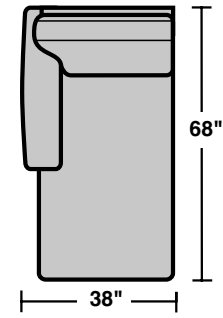

## Components

LAF = Left Arm Facing  
RAF = Right Arm Facing

**3305-17**  
LAF Chair

**3305-18**  
RAF Chair

**3305-19**  
Armless Chair

**3305-231**  
Corner Chair

**3305-29**  
Armless Love Seat

**3305-25**  
LAF Chaise

**3305-26**  
RAF Chaise

**3305-37**  
LAF Sofa

**3305-38**  
RAF Sofa

**3305-27**  
LAF Love Seat

**3305-28**  
RAF Love Seat

**3305-33**  
LAF Corner Sofa

**3305-34**  
RAF Corner Sofa

**3305-23**  
Full Wedge

Scale 1/4" = 1'

Rev. 10/14 • Dimensions are subject to variance.

## Sample Configurations

Scale 1/4" = 1'

Rev. 10/14 • Dimensions are subject to variance.