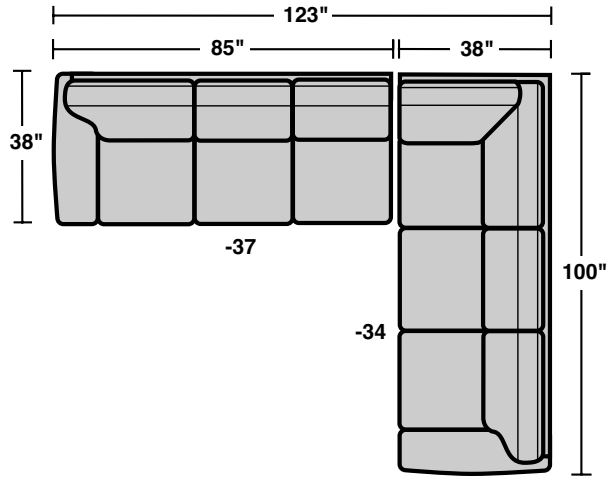

## Components

LAF = Left Arm Facing  
RAF = Right Arm Facing

**3305-17**  
LAF Chair

**3305-18**  
RAF Chair

**3305-19**  
Armless Chair

**3305-231**  
Corner Chair

**3305-29**  
Armless Love Seat

**3305-25**  
LAF Chaise

**3305-26**  
RAF Chaise

**3305-37**  
LAF Sofa

**3305-38**  
RAF Sofa

**3305-27**  
LAF Love Seat

**3305-28**  
RAF Love Seat

**3305-33**  
LAF Corner Sofa

**3305-34**  
RAF Corner Sofa

**3305-23**  
Full Wedge

Scale 1/4" = 1'

Rev. 10/14 • Dimensions are subject to variance.

## Sample Configurations

Scale 1/4" = 1'

Rev. 10/14 • Dimensions are subject to variance.