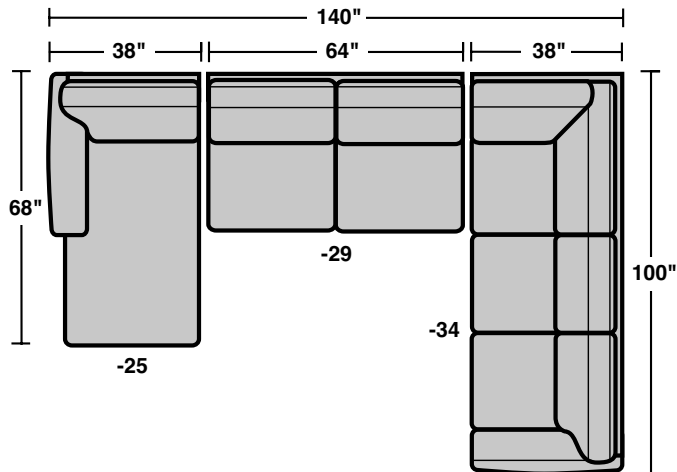

## Components

LAF = Left Arm Facing  
RAF = Right Arm Facing

**3305-17**  
LAF Chair

**3305-18**  
RAF Chair

**3305-19**  
Armless Chair

**3305-231**  
Corner Chair

**3305-29**  
Armless Love Seat

**3305-25**  
LAF Chaise

**3305-26**  
RAF Chaise

**3305-37**  
LAF Sofa

**3305-38**  
RAF Sofa

**3305-27**  
LAF Love Seat

**3305-28**  
RAF Love Seat

**3305-33**  
LAF Corner Sofa

**3305-34**  
RAF Corner Sofa

**3305-23**  
Full Wedge

Scale 1/4" = 1'

Rev. 10/14 • Dimensions are subject to variance.

## Sample Configurations

Scale 1/4" = 1'

Rev. 10/14 • Dimensions are subject to variance.