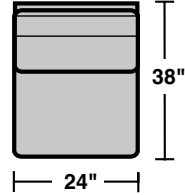

## Components

LAF = Left Arm Facing  
RAF = Right Arm Facing

**3305-17**  
LAF Chair

**3305-18**  
RAF Chair

**3305-19**  
Armless Chair

**3305-231**  
Corner Chair

**3305-29**  
Armless Love Seat

**3305-25**  
LAF Chaise

**3305-26**  
RAF Chaise

**3305-37**  
LAF Sofa

**3305-38**  
RAF Sofa

**3305-27**  
LAF Love Seat

**3305-28**  
RAF Love Seat

**3305-33**  
LAF Corner Sofa

**3305-34**  
RAF Corner Sofa

**3305-23**  
Full Wedge

Scale 1/4" = 1'

Rev. 10/14 • Dimensions are subject to variance.

## Sample Configurations

Scale 1/4" = 1'

Rev. 10/14 • Dimensions are subject to variance.