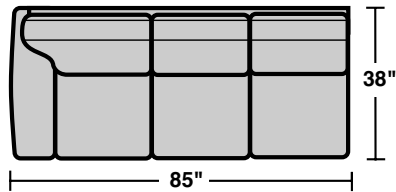

## Components

LAF = Left Arm Facing  
RAF = Right Arm Facing

**3305-17**  
LAF Chair

**3305-18**  
RAF Chair

**3305-19**  
Armless Chair

**3305-231**  
Corner Chair

**3305-29**  
Armless Love Seat

**3305-25**  
LAF Chaise

**3305-26**  
RAF Chaise

**3305-37**  
LAF Sofa

**3305-38**  
RAF Sofa

**3305-27**  
LAF Love Seat

**3305-28**  
RAF Love Seat

**3305-33**  
LAF Corner Sofa

**3305-34**  
RAF Corner Sofa

**3305-23**  
Full Wedge

Scale 1/4" = 1'

Rev. 10/14 • Dimensions are subject to variance.

## Sample Configurations

Scale 1/4" = 1'

Rev. 10/14 • Dimensions are subject to variance.