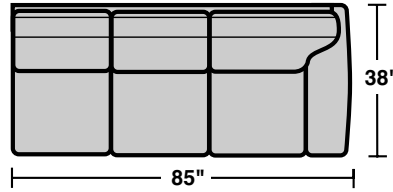

## Components

LAF = Left Arm Facing  
RAF = Right Arm Facing

**3305-17**  
LAF Chair

**3305-18**  
RAF Chair

**3305-19**  
Armless Chair

**3305-231**  
Corner Chair

**3305-29**  
Armless Love Seat

**3305-25**  
LAF Chaise

**3305-26**  
RAF Chaise

**3305-37**  
LAF Sofa

**3305-38**  
RAF Sofa

**3305-27**  
LAF Love Seat

**3305-28**  
RAF Love Seat

**3305-33**  
LAF Corner Sofa

**3305-34**  
RAF Corner Sofa

**3305-23**  
Full Wedge

Scale 1/4" = 1'

Rev. 10/14 • Dimensions are subject to variance.

## Sample Configurations

Scale 1/4" = 1'

Rev. 10/14 • Dimensions are subject to variance.