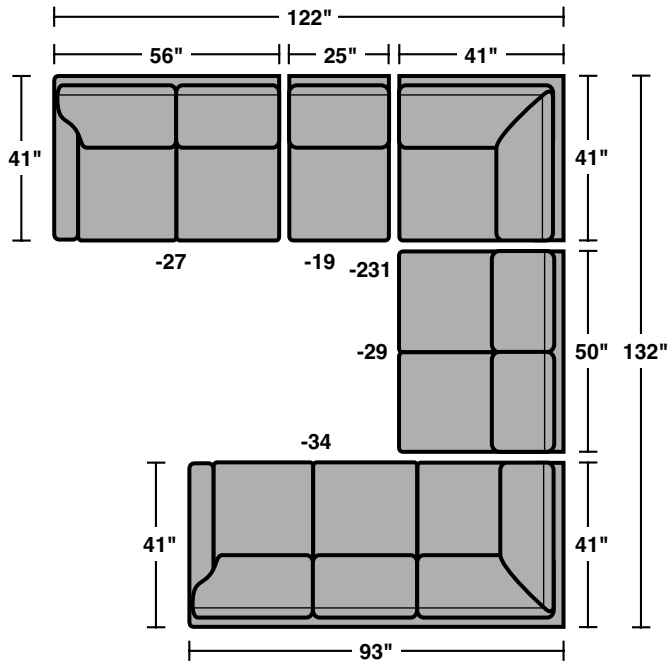

7564 Sectional Components & Configurations – Sectionals | Conversation Sofas

Lennox

Components

LAF = Left Arm Facing
RAF = Right Arm Facing

7564-37
LAF Sofa

7564-38
RAF Sofa

7564-33
LAF Corner Sofa

7564-34
RAF Corner Sofa

7564-17
LAF Chair

7564-18
RAF Chair

Scale 1/4" = 1'

10/14 • Dimensions are subject to variance.

7564 Sectional Components & Configurations – *Sectionals | Conversation Sofas*

Lennox

Sample Configurations

Scale 1/4" = 1'

10/14 • Dimensions are subject to variance.