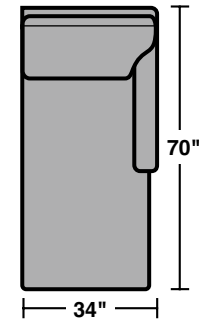

7564 Sectional Components & Configurations – Sectionals | Conversation Sofas

Lennox

Components

LAF = Left Arm Facing
RAF = Right Arm Facing

7564-37
LAF Sofa

7564-38
RAF Sofa

7564-33
LAF Corner Sofa

7564-34
RAF Corner Sofa

7564-29
Armless Love Seat

7564-27
LAF Love Seat

7564-28
RAF Love Seat

7564-25
LAF Chaise

7564-26
RAF Chaise

7564-231
Corner Chair

7564-23
Full Wedge

7564-19
Armless Chair

7564-17
LAF Chair

7564-18
RAF Chair

Scale 1/4" = 1'

10/14 • Dimensions are subject to variance.

7564 Sectional Components & Configurations – *Sectionals | Conversation Sofas*

Lennox

Sample Configurations

Scale 1/4" = 1'

10/14 • Dimensions are subject to variance.