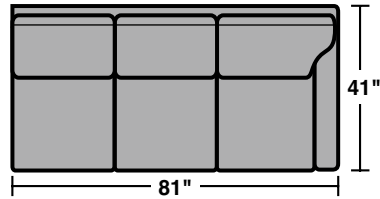

7564 Sectional Components & Configurations – Sectionals | Conversation Sofas

Lennox

Components

LAF = Left Arm Facing
RAF = Right Arm Facing

7564-37
LAF Sofa

7564-38
RAF Sofa

7564-33
LAF Corner Sofa

7564-34
RAF Corner Sofa

7564-29
Armless Love Seat

7564-27
LAF Love Seat

7564-28
RAF Love Seat

7564-25
LAF Chaise

7564-26
RAF Chaise

7564-231
Corner Chair

7564-23
Full Wedge

7564-19
Armless Chair

7564-17
LAF Chair

7564-18
RAF Chair

Scale 1/4" = 1'

10/14 • Dimensions are subject to variance.

7564 Sectional Components & Configurations – *Sectionals | Conversation Sofas*

Lennox

Sample Configurations

Scale 1/4" = 1'

10/14 • Dimensions are subject to variance.