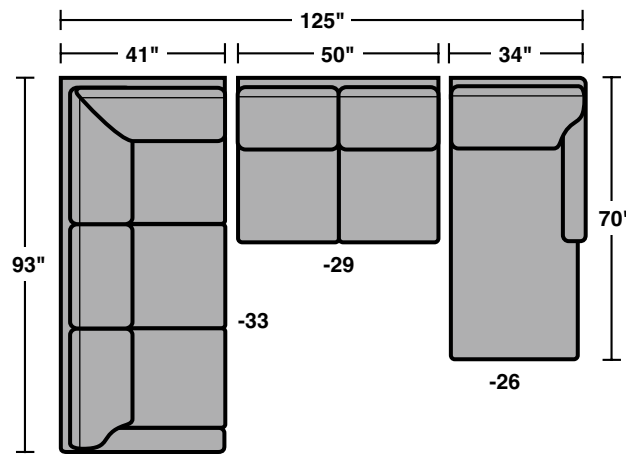

7564-17
LAF Chair

7564-18
RAF Chair

Scale 1/4" = 1'

10/14 • Dimensions are subject to variance.

7564 Sectional Components & Configurations – *Sectionals | Conversation Sofas*

Lennox

Sample Configurations

Scale 1/4" = 1'

10/14 • Dimensions are subject to variance.