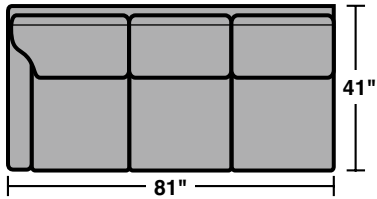

7564 Sectional Components & Configurations – Sectionals | Conversation Sofas

Lennox

Components

LAF = Left Arm Facing
RAF = Right Arm Facing

7564-37
LAF Sofa

7564-38
RAF Sofa

7564-33
LAF Corner Sofa

7564-34
RAF Corner Sofa

7564-29
Armless Love Seat

7564-27
LAF Love Seat

7564-28
RAF Love Seat

7564-25
LAF Chaise

7564-26
RAF Chaise

7564-231
Corner Chair

7564-23
Full Wedge

7564-19
Armless Chair

7564-17
LAF Chair

7564-18
RAF Chair

Scale 1/4" = 1'

10/14 • Dimensions are subject to variance.

7564 Sectional Components & Configurations – *Sectionals | Conversation Sofas*

Lennox

Sample Configurations

Scale 1/4" = 1'

10/14 • Dimensions are subject to variance.