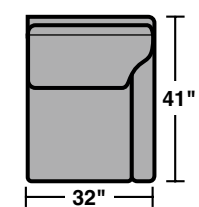

7564 Sectional Components & Configurations – Sectionals | Conversation Sofas

Lennox

Components

LAF = Left Arm Facing
RAF = Right Arm Facing

7564-37
LAF Sofa

7564-38
RAF Sofa

7564-33
LAF Corner Sofa

7564-34
RAF Corner Sofa

7564-29
Armless Love Seat

7564-27
LAF Love Seat

7564-28
RAF Love Seat

7564-25
LAF Chaise

7564-26
RAF Chaise

7564-231
Corner Chair

7564-23
Full Wedge

7564-19
Armless Chair

7564-17
LAF Chair

7564-18
RAF Chair

Scale 1/4" = 1'

10/14 • Dimensions are subject to variance.

7564 Sectional Components & Configurations – *Sectionals | Conversation Sofas*

Lennox

Sample Configurations

Scale 1/4" = 1'

10/14 • Dimensions are subject to variance.