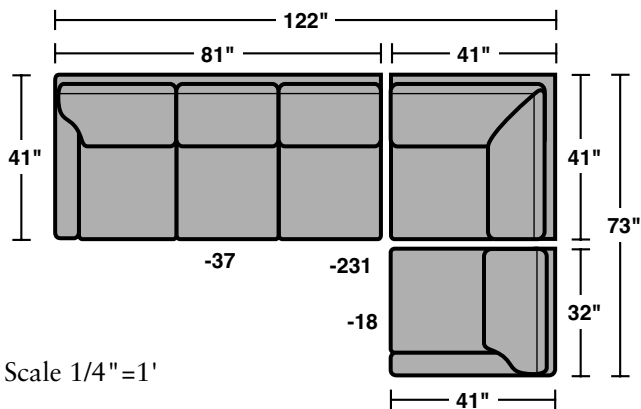

7564-17
LAF Chair

7564-18
RAF Chair

Scale 1/4" = 1'

10/14 • Dimensions are subject to variance.

7564 Sectional Components & Configurations – *Sectionals | Conversation Sofas*

Lennox

Sample Configurations

Scale 1/4" = 1'

10/14 • Dimensions are subject to variance.