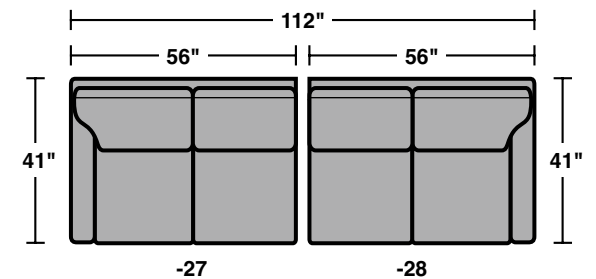

7564-17
LAF Chair

7564-18
RAF Chair

Scale 1/4" = 1'

10/14 • Dimensions are subject to variance.

7564 Sectional Components & Configurations – *Sectionals | Conversation Sofas*

Lennox

Sample Configurations

Scale 1/4" = 1'

10/14 • Dimensions are subject to variance.