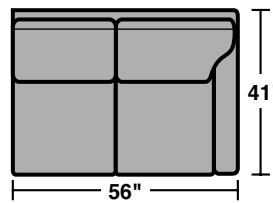

7564 Sectional Components & Configurations – Sectionals | Conversation Sofas

Lennox

Components

LAF = Left Arm Facing
RAF = Right Arm Facing

7564-37
LAF Sofa

7564-38
RAF Sofa

7564-33
LAF Corner Sofa

7564-34
RAF Corner Sofa

7564-29
Armless Love Seat

7564-27
LAF Love Seat

7564-28
RAF Love Seat

7564-25
LAF Chaise

7564-26
RAF Chaise

7564-231
Corner Chair

7564-23
Full Wedge

7564-19
Armless Chair

7564-17
LAF Chair

7564-18
RAF Chair

Scale 1/4" = 1'

10/14 • Dimensions are subject to variance.

7564 Sectional Components & Configurations – *Sectionals | Conversation Sofas*

Lennox

Sample Configurations

Scale 1/4" = 1'

10/14 • Dimensions are subject to variance.