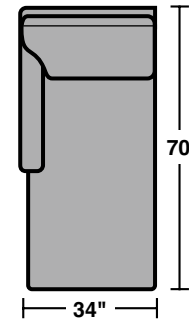

7564 Sectional Components & Configurations – Sectionals | Conversation Sofas

Lennox

Components

LAF = Left Arm Facing
RAF = Right Arm Facing

7564-37
LAF Sofa

7564-38
RAF Sofa

7564-33
LAF Corner Sofa

7564-34
RAF Corner Sofa

7564-29
Armless Love Seat

7564-27
LAF Love Seat

7564-28
RAF Love Seat

7564-25
LAF Chaise

7564-26
RAF Chaise

7564-231
Corner Chair

7564-23
Full Wedge

7564-19
Armless Chair

7564-17
LAF Chair

7564-18
RAF Chair

Scale 1/4" = 1'

10/14 • Dimensions are subject to variance.

7564 Sectional Components & Configurations – *Sectionals | Conversation Sofas*

Lennox

Sample Configurations

Scale 1/4" = 1'

10/14 • Dimensions are subject to variance.