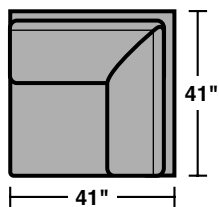

7564 Sectional Components & Configurations – Sectionals | Conversation Sofas

Lennox

Components

LAF = Left Arm Facing
RAF = Right Arm Facing

7564-37
LAF Sofa

7564-38
RAF Sofa

7564-33
LAF Corner Sofa

7564-34
RAF Corner Sofa

7564-29
Armless Love Seat

7564-27
LAF Love Seat

7564-28
RAF Love Seat

7564-25
LAF Chaise

7564-26
RAF Chaise

7564-231
Corner Chair

7564-23
Full Wedge

7564-19
Armless Chair

7564-17
LAF Chair

7564-18
RAF Chair

Scale 1/4" = 1'

10/14 • Dimensions are subject to variance.

7564 Sectional Components & Configurations – *Sectionals | Conversation Sofas*

Lennox

Sample Configurations

Scale 1/4" = 1'

10/14 • Dimensions are subject to variance.