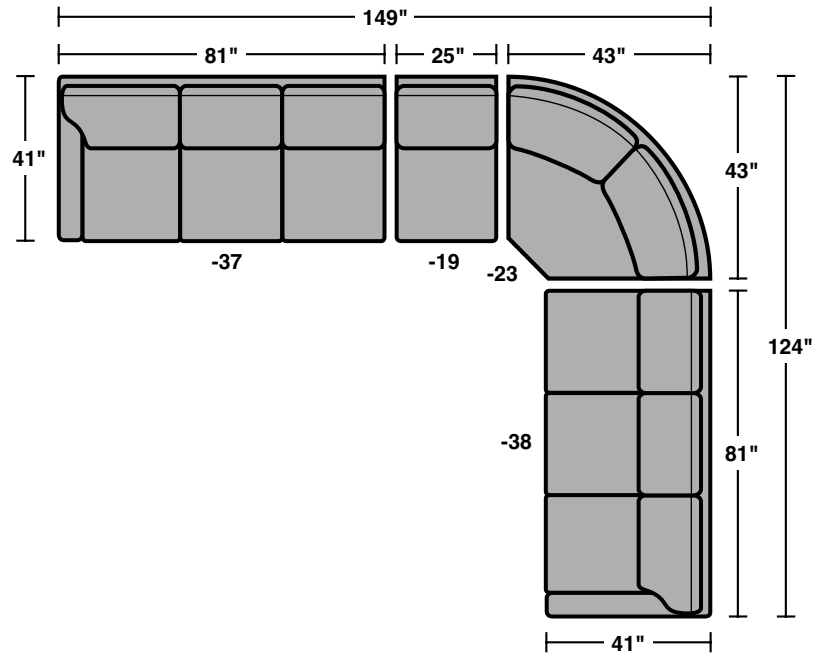

7564 Sectional Components & Configurations – Sectionals | Conversation Sofas

Lennox

Components

LAF = Left Arm Facing
RAF = Right Arm Facing

7564-37
LAF Sofa

7564-38
RAF Sofa

7564-33
LAF Corner Sofa

7564-34
RAF Corner Sofa

7564-17
LAF Chair

7564-18
RAF Chair

Scale 1/4" = 1'

10/14 • Dimensions are subject to variance.

7564 Sectional Components & Configurations – *Sectionals | Conversation Sofas*

Lennox

Sample Configurations

Scale 1/4" = 1'

10/14 • Dimensions are subject to variance.