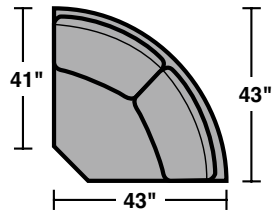

7564 Sectional Components & Configurations – Sectionals | Conversation Sofas

Lennox

Components

LAF = Left Arm Facing
RAF = Right Arm Facing

7564-37
LAF Sofa

7564-38
RAF Sofa

7564-33
LAF Corner Sofa

7564-34
RAF Corner Sofa

7564-29
Armless Love Seat

7564-27
LAF Love Seat

7564-28
RAF Love Seat

7564-25
LAF Chaise

7564-26
RAF Chaise

7564-231
Corner Chair

7564-23
Full Wedge

7564-19
Armless Chair

7564-17
LAF Chair

7564-18
RAF Chair

Scale 1/4" = 1'

10/14 • Dimensions are subject to variance.

7564 Sectional Components & Configurations – *Sectionals | Conversation Sofas*

Lennox

Sample Configurations

Scale 1/4" = 1'

10/14 • Dimensions are subject to variance.