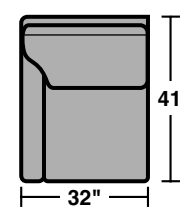

7564 Sectional Components & Configurations – Sectionals | Conversation Sofas

Lennox

Components

LAF = Left Arm Facing
RAF = Right Arm Facing

7564-37
LAF Sofa

7564-38
RAF Sofa

7564-33
LAF Corner Sofa

7564-34
RAF Corner Sofa

7564-29
Armless Love Seat

7564-27
LAF Love Seat

7564-28
RAF Love Seat

7564-25
LAF Chaise

7564-26
RAF Chaise

7564-231
Corner Chair

7564-23
Full Wedge

7564-19
Armless Chair

7564-17
LAF Chair

7564-18
RAF Chair

Scale 1/4" = 1'

10/14 • Dimensions are subject to variance.

7564 Sectional Components & Configurations – *Sectionals | Conversation Sofas*

Lennox

Sample Configurations

Scale 1/4" = 1'

10/14 • Dimensions are subject to variance.