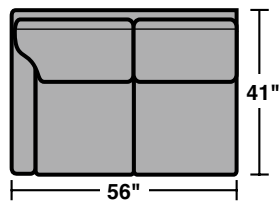

7564 Sectional Components & Configurations – Sectionals | Conversation Sofas

Lennox

Components

LAF = Left Arm Facing
RAF = Right Arm Facing

7564-37
LAF Sofa

7564-38
RAF Sofa

7564-33
LAF Corner Sofa

7564-34
RAF Corner Sofa

7564-29
Armless Love Seat

7564-27
LAF Love Seat

7564-28
RAF Love Seat

7564-25
LAF Chaise

7564-26
RAF Chaise

7564-231
Corner Chair

7564-23
Full Wedge

7564-19
Armless Chair

7564-17
LAF Chair

7564-18
RAF Chair

Scale 1/4" = 1'

10/14 • Dimensions are subject to variance.

7564 Sectional Components & Configurations – *Sectionals | Conversation Sofas*

Lennox

Sample Configurations

Scale 1/4" = 1'

10/14 • Dimensions are subject to variance.