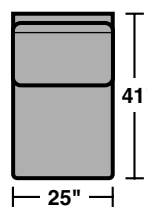

7564 Sectional Components & Configurations – Sectionals | Conversation Sofas

Lennox

Components

LAF = Left Arm Facing
RAF = Right Arm Facing

7564-37
LAF Sofa

7564-38
RAF Sofa

7564-33
LAF Corner Sofa

7564-34
RAF Corner Sofa

7564-29
Armless Love Seat

7564-27
LAF Love Seat

7564-28
RAF Love Seat

7564-25
LAF Chaise

7564-26
RAF Chaise

7564-231
Corner Chair

7564-23
Full Wedge

7564-19
Armless Chair

7564-17
LAF Chair

7564-18
RAF Chair

Scale 1/4" = 1'

10/14 • Dimensions are subject to variance.

7564 Sectional Components & Configurations – *Sectionals | Conversation Sofas*

Lennox

Sample Configurations

Scale 1/4" = 1'

10/14 • Dimensions are subject to variance.