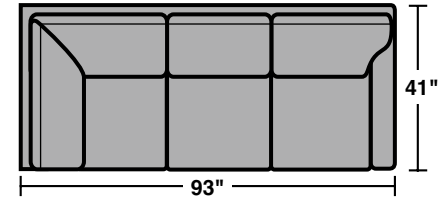

7564 Sectional Components & Configurations – Sectionals | Conversation Sofas

Lennox

Components

LAF = Left Arm Facing
RAF = Right Arm Facing

7564-37
LAF Sofa

7564-38
RAF Sofa

7564-33
LAF Corner Sofa

7564-34
RAF Corner Sofa

7564-29
Armless Love Seat

7564-27
LAF Love Seat

7564-28
RAF Love Seat

7564-25
LAF Chaise

7564-26
RAF Chaise

7564-231
Corner Chair

7564-23
Full Wedge

7564-19
Armless Chair

7564-17
LAF Chair

7564-18
RAF Chair

Scale 1/4" = 1'

10/14 • Dimensions are subject to variance.

7564 Sectional Components & Configurations – *Sectionals | Conversation Sofas*

Lennox

Sample Configurations

Scale 1/4" = 1'

10/14 • Dimensions are subject to variance.