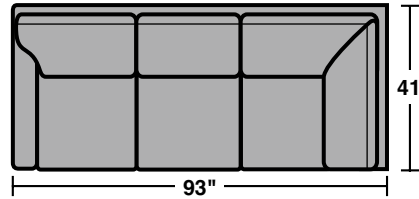

7564 Sectional Components & Configurations – Sectionals | Conversation Sofas

Lennox

Components

LAF = Left Arm Facing
RAF = Right Arm Facing

7564-37
LAF Sofa

7564-38
RAF Sofa

7564-33
LAF Corner Sofa

7564-34
RAF Corner Sofa

7564-29
Armless Love Seat

7564-27
LAF Love Seat

7564-28
RAF Love Seat

7564-25
LAF Chaise

7564-26
RAF Chaise

7564-231
Corner Chair

7564-23
Full Wedge

7564-19
Armless Chair

7564-17
LAF Chair

7564-18
RAF Chair

Scale 1/4" = 1'

10/14 • Dimensions are subject to variance.

7564 Sectional Components & Configurations – *Sectionals | Conversation Sofas*

Lennox

Sample Configurations

Scale 1/4" = 1'

10/14 • Dimensions are subject to variance.