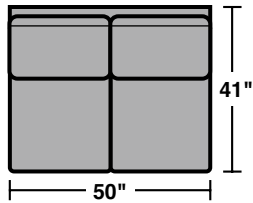

7564 Sectional Components & Configurations – Sectionals | Conversation Sofas

Lennox

Components

LAF = Left Arm Facing
RAF = Right Arm Facing

7564-37
LAF Sofa

7564-38
RAF Sofa

7564-33
LAF Corner Sofa

7564-34
RAF Corner Sofa

7564-29
Armless Love Seat

7564-27
LAF Love Seat

7564-28
RAF Love Seat

7564-25
LAF Chaise

7564-26
RAF Chaise

7564-231
Corner Chair

7564-23
Full Wedge

7564-19
Armless Chair

7564-17
LAF Chair

7564-18
RAF Chair

Scale 1/4" = 1'

10/14 • Dimensions are subject to variance.

7564 Sectional Components & Configurations – *Sectionals | Conversation Sofas*

Lennox

Sample Configurations

Scale 1/4" = 1'

10/14 • Dimensions are subject to variance.