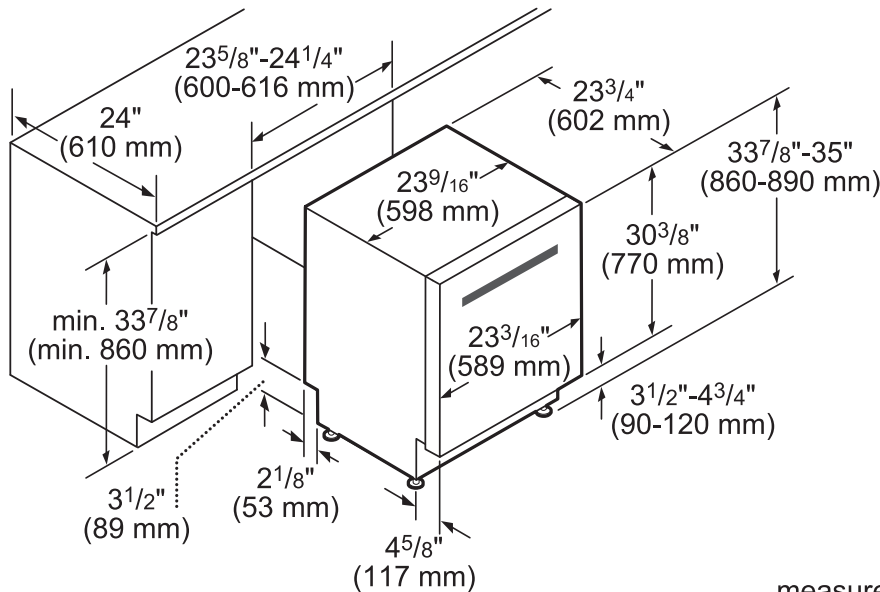

DIMENSIONS & WEIGHT

Overall Appliance Dimensions (HxWxD)	33 7/8" x 23 9/16" x 23 3/4"
Required Cutout Size (HxWxD)	33 7/8" Min. x 24" Min. x 24"
Adjustable Feet	Yes
Net Weight	108 lbs

*Certification to NSF/ANSI Standard 184 for residential dishwashers

**Accessory Kit includes Extra-Tall-Item Sprinkler, Vase / Bottle Holder, 3 Plastic Item Clips and Small Item Basket

Fine Silverware Carafe

DISHWASHER & CUTOUT DIMENSIONS

measurements in inches and mm

These warranties give you specific legal rights and you may have other rights that vary from state to state. Limited warranty from date of purchase. For complete warranty details, refer to your Use & Care manual, or ask your dealer.