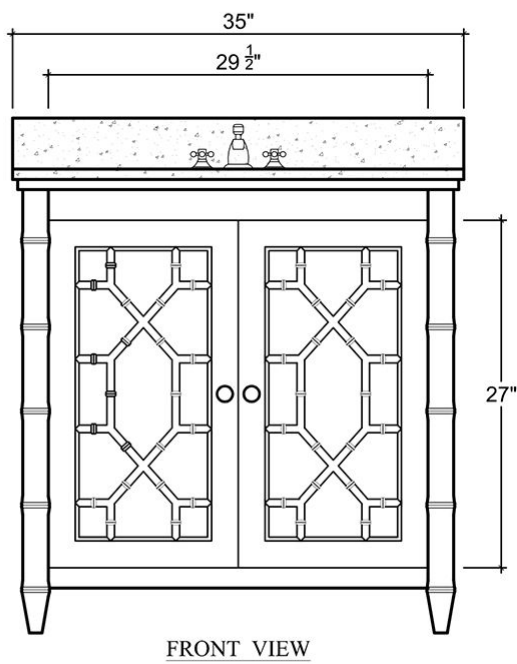

BRAMBLE

PRODUCT TEARSHEET

Grosvenor Single Vanity w/ Sink & Marble Top

Shown in: **TRW**

SKU: **76455**

Size: **35W x 24D x 40H in**

Overview

Grosvenor Single Vanity

Visual Highlights

Technical Specification

Dimensions	35W x 24D x 40H in	CBM	0.71708
Number of Packages	1	Cubic Feet	25.32 ft³
Package 1 Dimensions	40.6 x 29.5 x 44.5 in	Package 1 Weight	50.71 lbs
Package Weight Total	50.71 lbs	Net Weight	39.68 lbs
Material	Mahogany, Marble		