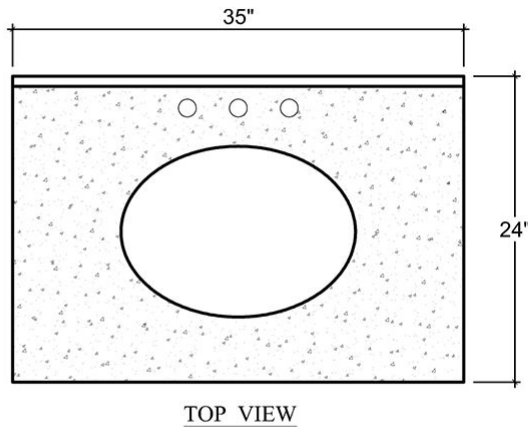

BRAMBLE

PRODUCT TEARSHEET

Grosvenor Single Vanity w/ Sink & Marble Top

Shown in: **TRW**

SKU: **76455**

Size: **35W x 24D x 40H in**

Overview

Grosvenor Single Vanity

Visual Highlights

Technical Specification

Dimensions	35W x 24D x 40H in	CBM	0.71708
Number of Packages	1	Cubic Feet	25.32 ft³
Package 1 Dimensions	40.6 x 29.5 x 44.5 in	Package 1 Weight	50.71 lbs
Package Weight Total	50.71 lbs	Net Weight	39.68 lbs
Material	Mahogany, Marble		