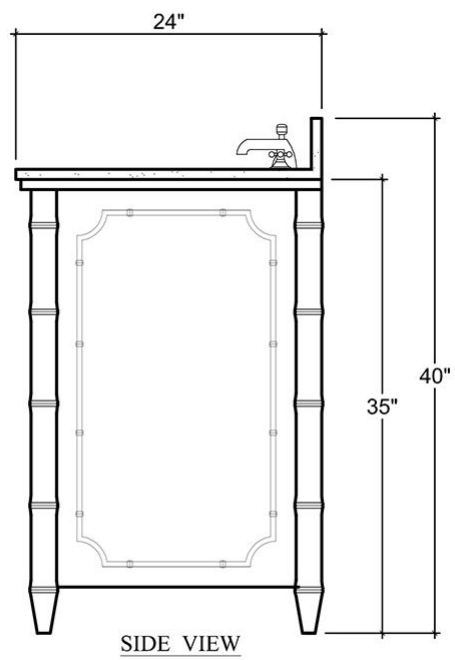

BRAMBLE

PRODUCT TEARSHEET

Grosvenor Single Vanity w/ Sink & Marble Top

Shown in: **TRW**

SKU: **76455**

Size: **35W x 24D x 40H in**

Overview

Grosvenor Single Vanity

Visual Highlights

Technical Specification

Dimensions	35W x 24D x 40H in	CBM	0.71708
Number of Packages	1	Cubic Feet	25.32 ft³
Package 1 Dimensions	40.6 x 29.5 x 44.5 in	Package 1 Weight	50.71 lbs
Package Weight Total	50.71 lbs	Net Weight	39.68 lbs
Material	Mahogany, Marble		