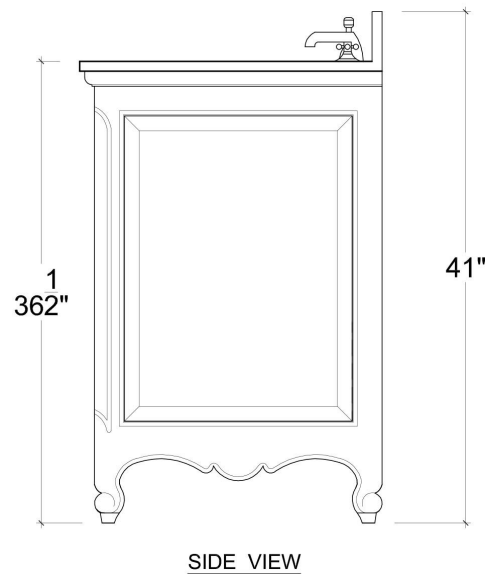

EST. **B** 1991

BRAMBLE

PRODUCT TEARSHEET

Provence Single Vanity w/ Sink & Marble top

Shown in: **GCH**

SKU: **27449**

Size: **46W x 24D x 37H in**

Overview

Provence Single Vanity

Visual Highlights

Technical Specification

Dimensions	46W x 24D x 37H in	CBM	1.102187625
Number of Packages	1	Cubic Feet	38.92 ft³
Package 1 Dimensions	50.4 x 28 x 41.7 in	Package 1 Weight	136.69 lbs
Package Weight Total	136.69 lbs	Net Weight	121.25 lbs
Material	Mahogany, Marble		