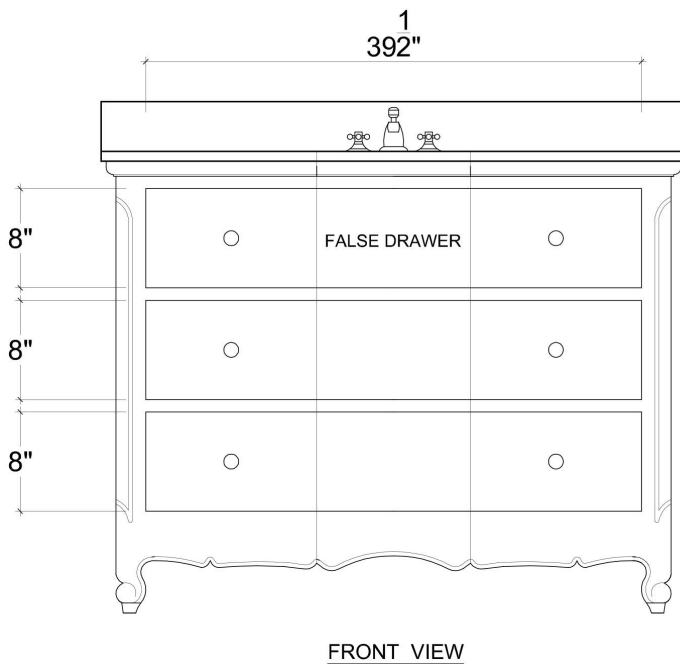

EST. **B** 1991

BRAMBLE

PRODUCT TEARSHEET

Provence Single Vanity w/ Sink & Marble top

Shown in: **GCH**

SKU: **27449**

Size: **46W x 24D x 37H in**

Overview

Provence Single Vanity

Visual Highlights

Technical Specification

Dimensions	46W x 24D x 37H in	CBM	1.102187625
Number of Packages	1	Cubic Feet	38.92 ft³
Package 1 Dimensions	50.4 x 28 x 41.7 in	Package 1 Weight	136.69 lbs
Package Weight Total	136.69 lbs	Net Weight	121.25 lbs
Material	Mahogany, Marble		