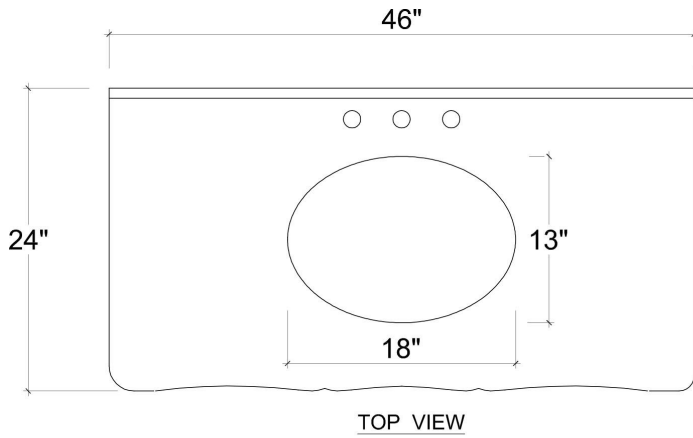

EST. **B** 1991

BRAMBLE

PRODUCT TEARSHEET

Provence Single Vanity w/ Sink & Marble top

Shown in: **GCH**

SKU: **27449**

Size: **46W x 24D x 37H in**

Overview

Provence Single Vanity

Visual Highlights

Technical Specification

Dimensions	46W x 24D x 37H in	CBM	1.102187625
Number of Packages	1	Cubic Feet	38.92 ft³
Package 1 Dimensions	50.4 x 28 x 41.7 in	Package 1 Weight	136.69 lbs
Package Weight Total	136.69 lbs	Net Weight	121.25 lbs
Material	Mahogany, Marble		