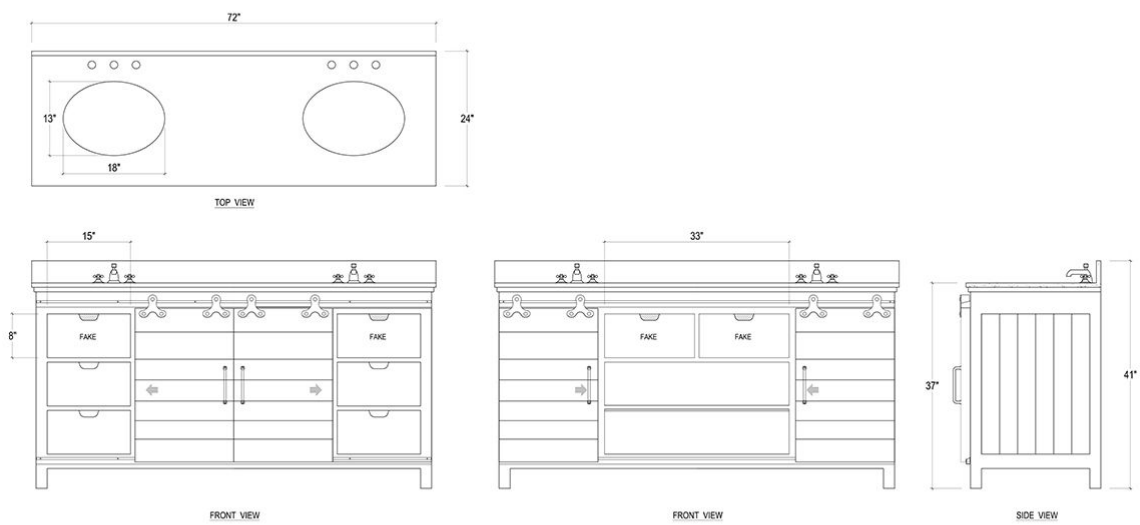

Overview

Start every morning with enough personal space of your own. This Sonoma Double Vanity is more than just a mere washbasin, its fine craftsmanship is portrayed with well thought function to put your necessities on the side of the sink or inside its closed cabinets. This piece is available in a variety of finish and distress options to make it truly yours.

- Comes with sink and marble top
- Faucet not included