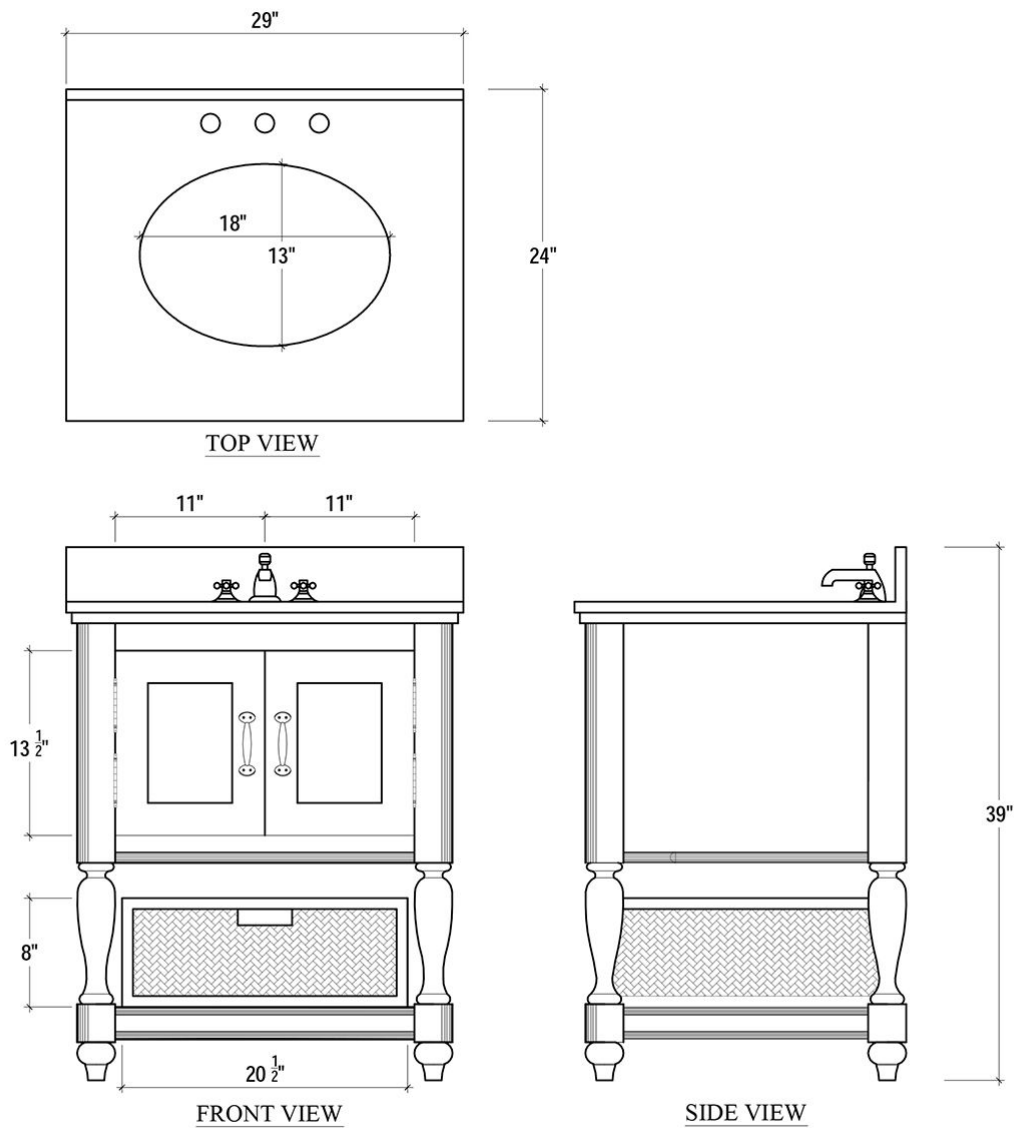

EST. *B* 1991

BRAMBLE

PRODUCT TEARSHEET

Jefferson Single Vanity w/ Sink & Marble Top

Shown in: **GRY**

SKU: **26211**

Size: **29W x 24D x 35H in**

Overview

Offering a cabinet and lower shelf, the traditional style of the Jefferson Single Vanity is not to be missed. Beautifully turned legs and solid mahogany construction perfectly complement any powder room or full bath. This piece is offered with a vast array of finish and distress options to create a truly custom design.

- Comes with sink and marble top
- Faucet not included

Visual Highlights

Technical Specification

Dimensions	29W x 24D x 35H in	CBM	0.87318
Number of Packages	1	Cubic Feet	30.84 ft³
Package 1 Dimensions	40.2 x 33.5 x 46.1 in	Package 1 Weight	81.57 lbs
Package Weight Total	81.57 lbs	Net Weight	70.55 lbs
Material	Mahogany, Marble		