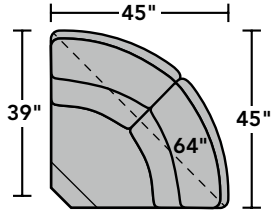

3900 Catalina Sectional | Components & Configurations

Reclining Sofas & Sectionals

Components

LAF = Left-Arm-Facing
RAF = Right-Arm-Facing

3900-23
Full Wedge

3900-19
Armless Chair

3900-57
LAF Recliner
3900-57M
LAF Power Recliner
3900-57H
LAF Power Recliner
with Power Headrest

3900-58
RAF Recliner
3900-58M
RAF Power Recliner
3900-58H
RAF Power Recliner
with Power Headrest

3900-59
Armless Recliner
3900-59M
Armless Power Recliner
3900-59H
Armless Power Recliner
with Power Headrest

3900-72
Straight Console

Scale 1/4" = 1'

Dimensions are in inches and are subject to variance.
© Flexsteel Industries, Inc. 4/16

FLEXSTEEL[®]
HOME

3900 Catalina Sectional | Components & Configurations

Reclining Sofas & Sectionals

Sample Configurations

Scale 1/4"=1'

Dimensions are in inches and are subject to variance.
© Flexsteel Industries, Inc. 4/16

FLEXSTEEL®
HOME