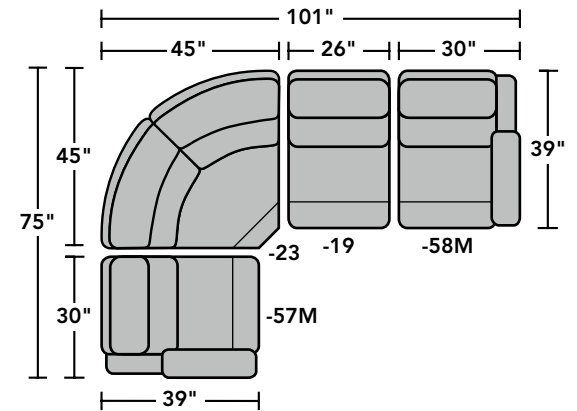

3900 Catalina Sectional | Components & Configurations

Reclining Sofas & Sectionals

Components

LAF = Left-Arm-Facing
RAF = Right-Arm-Facing

3900-23
Full Wedge

3900-19
Armless Chair

3900-57
LAF Recliner
3900-57M
LAF Power Recliner
3900-57H
LAF Power Recliner
with Power Headrest

3900-72
Straight Console

Scale 1/4" = 1'

Dimensions are in inches and are subject to variance.
© Flexsteel Industries, Inc. 4/16

FLEXSTEEL[®]
HOME

3900 Catalina Sectional | Components & Configurations

Reclining Sofas & Sectionals

Sample Configurations

Scale 1/4"=1'

Dimensions are in inches and are subject to variance.
© Flexsteel Industries, Inc. 4/16

FLEXSTEEL®
HOME