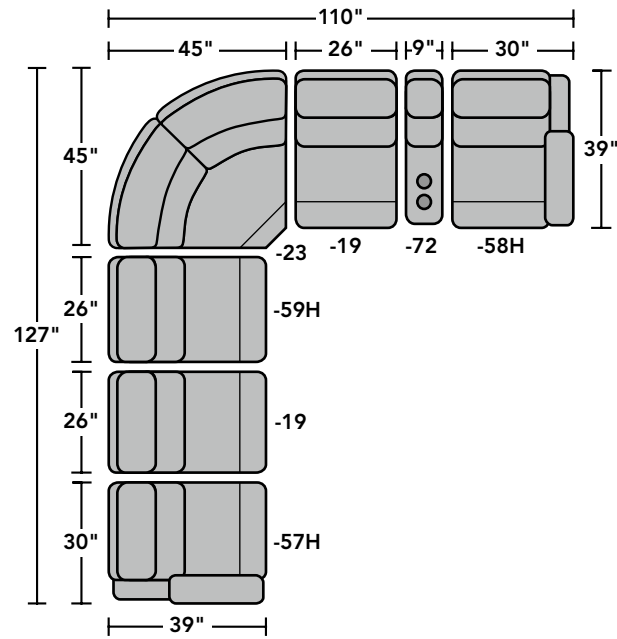

3900 Catalina Sectional | Components & Configurations

Reclining Sofas & Sectionals

Components

LAF = Left-Arm-Facing
RAF = Right-Arm-Facing

3900-23
Full Wedge

3900-19
Armless Chair

3900-57
LAF Recliner
3900-57M
LAF Power Recliner
3900-57H
LAF Power Recliner
with Power Headrest

3900-72
Straight Console

Scale 1/4" = 1'

Dimensions are in inches and are subject to variance.
© Flexsteel Industries, Inc. 4/16

FLEXSTEEL[®]
HOME

3900 Catalina Sectional | Components & Configurations

Reclining Sofas & Sectionals

Sample Configurations

Scale 1/4"=1'

Dimensions are in inches and are subject to variance.
© Flexsteel Industries, Inc. 4/16

FLEXSTEEL®
HOME