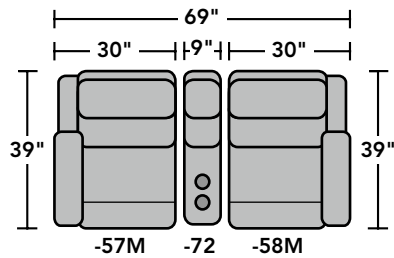

3900 Catalina Sectional | Components & Configurations

Reclining Sofas & Sectionals

Components

LAF = Left-Arm-Facing
RAF = Right-Arm-Facing

3900-23
Full Wedge

3900-19
Armless Chair

3900-57
LAF Recliner
3900-57M
LAF Power Recliner
3900-57H
LAF Power Recliner
with Power Headrest

3900-72
Straight Console

Scale 1/4" = 1'

Dimensions are in inches and are subject to variance.
© Flexsteel Industries, Inc. 4/16

FLEXSTEEL[®]
HOME

3900 Catalina Sectional | Components & Configurations

Reclining Sofas & Sectionals

Sample Configurations

Scale 1/4"=1'

Dimensions are in inches and are subject to variance.
© Flexsteel Industries, Inc. 4/16

FLEXSTEEL®
HOME