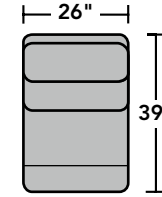

3900 Catalina Sectional | Components & Configurations

Reclining Sofas & Sectionals

Components

LAF = Left-Arm-Facing
RAF = Right-Arm-Facing

3900-23
Full Wedge

3900-19
Armless Chair

3900-57
LAF Recliner
3900-57M
LAF Power Recliner
3900-57H
LAF Power Recliner
with Power Headrest

3900-58
RAF Recliner
3900-58M
RAF Power Recliner
3900-58H
RAF Power Recliner
with Power Headrest

3900-59
Armless Recliner
3900-59M
Armless Power Recliner
3900-59H
Armless Power Recliner
with Power Headrest

3900-72
Straight Console

Scale 1/4" = 1'

Dimensions are in inches and are subject to variance.
© Flexsteel Industries, Inc. 4/16

FLEXSTEEL[®]
HOME

3900 Catalina Sectional | Components & Configurations

Reclining Sofas & Sectionals

Sample Configurations

Scale 1/4"=1'

Dimensions are in inches and are subject to variance.
© Flexsteel Industries, Inc. 4/16

FLEXSTEEL®
HOME