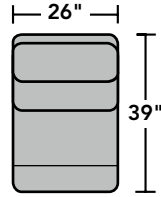

3900 Catalina Sectional | Components & Configurations

Reclining Sofas & Sectionals

Components

LAF = Left-Arm-Facing
RAF = Right-Arm-Facing

3900-23
Full Wedge

3900-19
Armless Chair

3900-57
LAF Recliner
3900-57M
LAF Power Recliner
3900-57H
LAF Power Recliner
with Power Headrest

3900-58
RAF Recliner
3900-58M
RAF Power Recliner
3900-58H
RAF Power Recliner
with Power Headrest

3900-59
Armless Recliner
3900-59M
Armless Power Recliner
3900-59H
Armless Power Recliner
with Power Headrest

3900-72
Straight Console

Scale 1/4" = 1'

Dimensions are in inches and are subject to variance.
© Flexsteel Industries, Inc. 4/16

FLEXSTEEL[®]
HOME

3900 Catalina Sectional | Components & Configurations

Reclining Sofas & Sectionals

Sample Configurations

Scale 1/4"=1'

Dimensions are in inches and are subject to variance.
© Flexsteel Industries, Inc. 4/16

FLEXSTEEL®
HOME