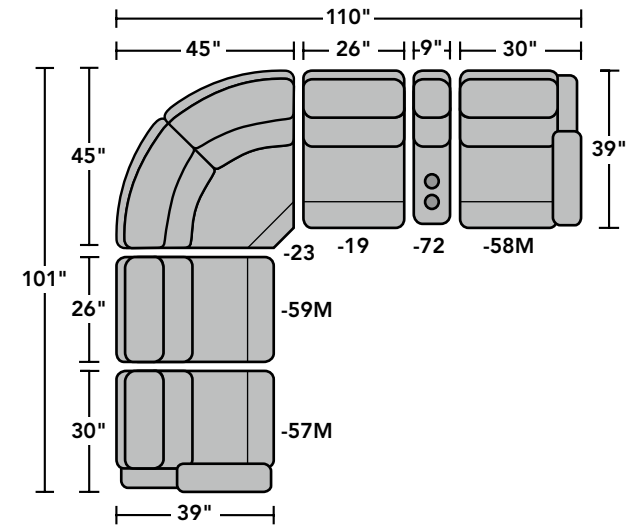

3900 Catalina Sectional | Components & Configurations

Reclining Sofas & Sectionals

Components

LAF = Left-Arm-Facing
RAF = Right-Arm-Facing

3900-23
Full Wedge

3900-19
Armless Chair

3900-57
LAF Recliner
3900-57M
LAF Power Recliner
3900-57H
LAF Power Recliner
with Power Headrest

3900-72
Straight Console

Scale 1/4" = 1'

Dimensions are in inches and are subject to variance.
© Flexsteel Industries, Inc. 4/16

FLEXSTEEL[®]
HOME

3900 Catalina Sectional | Components & Configurations

Reclining Sofas & Sectionals

Sample Configurations

Scale 1/4"=1'

Dimensions are in inches and are subject to variance.
© Flexsteel Industries, Inc. 4/16

FLEXSTEEL®
HOME