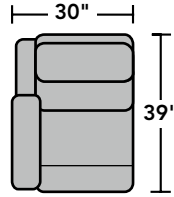

3900 Catalina Sectional | Components & Configurations

Reclining Sofas & Sectionals

Components

LAF = Left-Arm-Facing
RAF = Right-Arm-Facing

3900-23
Full Wedge

3900-19
Armless Chair

3900-57
LAF Recliner
3900-57M
LAF Power Recliner
3900-57H
LAF Power Recliner
with Power Headrest

3900-58
RAF Recliner
3900-58M
RAF Power Recliner
3900-58H
RAF Power Recliner
with Power Headrest

3900-59
Armless Recliner
3900-59M
Armless Power Recliner
3900-59H
Armless Power Recliner
with Power Headrest

3900-72
Straight Console

Scale 1/4" = 1'

Dimensions are in inches and are subject to variance.
© Flexsteel Industries, Inc. 4/16

FLEXSTEEL[®]
HOME

3900 Catalina Sectional | Components & Configurations

Reclining Sofas & Sectionals

Sample Configurations

Scale 1/4"=1'

Dimensions are in inches and are subject to variance.
© Flexsteel Industries, Inc. 4/16

FLEXSTEEL®
HOME