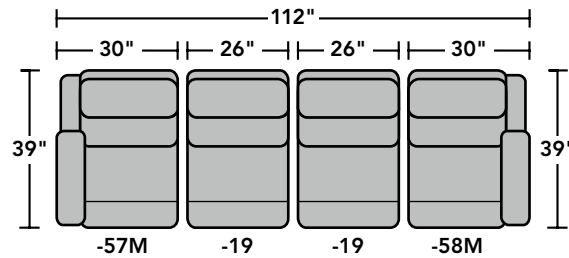

3900 Catalina Sectional | Components & Configurations

Reclining Sofas & Sectionals

Components

LAF = Left-Arm-Facing
RAF = Right-Arm-Facing

3900-23
Full Wedge

3900-19
Armless Chair

3900-57
LAF Recliner
3900-57M
LAF Power Recliner
3900-57H
LAF Power Recliner
with Power Headrest

3900-72
Straight Console

Scale 1/4" = 1'

Dimensions are in inches and are subject to variance.
© Flexsteel Industries, Inc. 4/16

FLEXSTEEL[®]
HOME

3900 Catalina Sectional | Components & Configurations

Reclining Sofas & Sectionals

Sample Configurations

Scale 1/4"=1'

Dimensions are in inches and are subject to variance.
© Flexsteel Industries, Inc. 4/16

FLEXSTEEL®
HOME