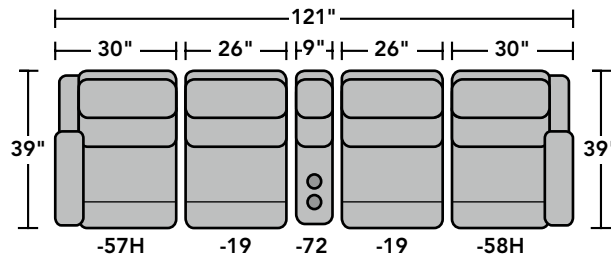

3900 Catalina Sectional | Components & Configurations

Reclining Sofas & Sectionals

Components

LAF = Left-Arm-Facing
RAF = Right-Arm-Facing

3900-23
Full Wedge

3900-19
Armless Chair

3900-57
LAF Recliner
3900-57M
LAF Power Recliner
3900-57H
LAF Power Recliner
with Power Headrest

3900-72
Straight Console

Scale 1/4" = 1'

Dimensions are in inches and are subject to variance.
© Flexsteel Industries, Inc. 4/16

FLEXSTEEL[®]
HOME

3900 Catalina Sectional | Components & Configurations

Reclining Sofas & Sectionals

Sample Configurations

Scale 1/4"=1'

Dimensions are in inches and are subject to variance.
© Flexsteel Industries, Inc. 4/16

FLEXSTEEL®
HOME