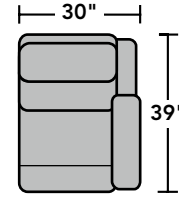

3900 Catalina Sectional | Components & Configurations

Reclining Sofas & Sectionals

Components

LAF = Left-Arm-Facing
RAF = Right-Arm-Facing

3900-23
Full Wedge

3900-19
Armless Chair

3900-57
LAF Recliner
3900-57M
LAF Power Recliner
3900-57H
LAF Power Recliner
with Power Headrest

3900-58
RAF Recliner
3900-58M
RAF Power Recliner
3900-58H
RAF Power Recliner
with Power Headrest

3900-59
Armless Recliner
3900-59M
Armless Power Recliner
3900-59H
Armless Power Recliner
with Power Headrest

3900-72
Straight Console

Scale 1/4" = 1'

Dimensions are in inches and are subject to variance.
© Flexsteel Industries, Inc. 4/16

FLEXSTEEL[®]
HOME

3900 Catalina Sectional | Components & Configurations

Reclining Sofas & Sectionals

Sample Configurations

Scale 1/4"=1'

Dimensions are in inches and are subject to variance.
© Flexsteel Industries, Inc. 4/16

FLEXSTEEL®
HOME