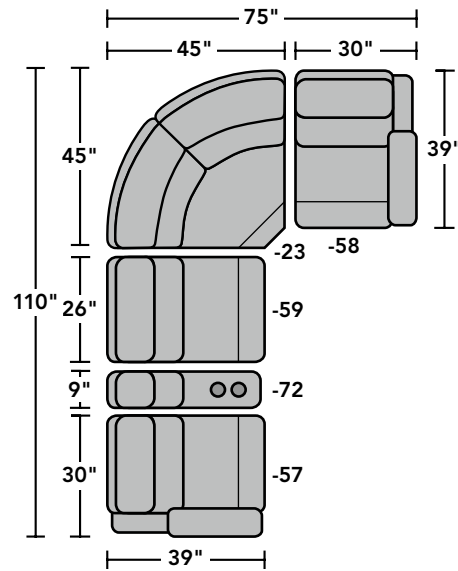

3900 Catalina Sectional | Components & Configurations

Reclining Sofas & Sectionals

Components

LAF = Left-Arm-Facing
RAF = Right-Arm-Facing

3900-23
Full Wedge

3900-19
Armless Chair

3900-57
LAF Recliner
3900-57M
LAF Power Recliner
3900-57H
LAF Power Recliner
with Power Headrest

3900-72
Straight Console

Scale 1/4" = 1'

Dimensions are in inches and are subject to variance.
© Flexsteel Industries, Inc. 4/16

FLEXSTEEL[®]
HOME

3900 Catalina Sectional | Components & Configurations

Reclining Sofas & Sectionals

Sample Configurations

Scale 1/4"=1'

Dimensions are in inches and are subject to variance.
© Flexsteel Industries, Inc. 4/16

FLEXSTEEL®
HOME