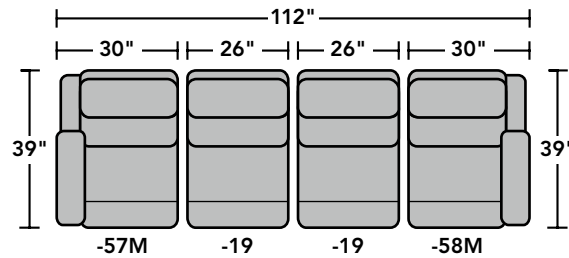

2900-72  
Straight Console

Scale 1/4" = 1'

Dimensions are in inches and are subject to variance.  
© Flexsteel Industries, Inc. 4/16

**FLEXSTEEL**<sup>®</sup>  
HOME

# 2900 Catalina Sectional | Components & Configurations

*Reclining Sofas & Sectionals*

Sample Configurations

Scale 1/4" = 1'

Dimensions are in inches and are subject to variance.  
© Flexsteel Industries, Inc. 4/16