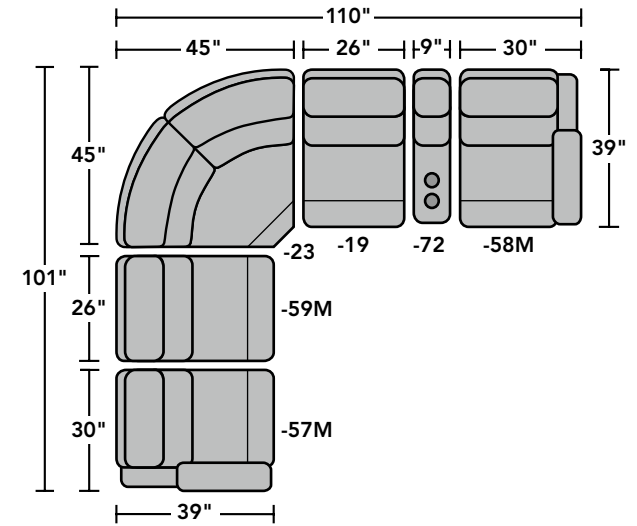

## Components

LAF = Left-Arm-Facing  
RAF = Right-Arm-Facing

2900-23  
Full Wedge

2900-19  
Armless Chair

2900-57  
LAF Recliner  
2900-57M  
LAF Power Recliner  
2900-57H  
LAF Power Recliner  
with Power Headrest

2900-58  
RAF Recliner  
2900-58M  
RAF Power Recliner  
2900-58H  
RAF Power Recliner  
with Power Headrest

2900-59  
Armless Recliner  
2900-59M  
Armless Power Recliner  
2900-59H  
Armless Power Recliner  
with Power Headrest

2900-72  
Straight Console

Scale 1/4" = 1'

Dimensions are in inches and are subject to variance.  
© Flexsteel Industries, Inc. 4/16

**FLEXSTEEL**<sup>®</sup>  
HOME

# 2900 Catalina Sectional | Components & Configurations

*Reclining Sofas & Sectionals*

Sample Configurations

Scale 1/4" = 1'

Dimensions are in inches and are subject to variance.  
© Flexsteel Industries, Inc. 4/16