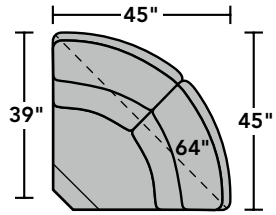

# 2900 Catalina Sectional | Components & Configurations

*Reclining Sofas & Sectionals*

## Components

LAF = Left-Arm-Facing  
RAF = Right-Arm-Facing

2900-23  
Full Wedge

2900-19  
Armless Chair

2900-57  
LAF Recliner  
2900-57M  
LAF Power Recliner  
2900-57H  
LAF Power Recliner  
with Power Headrest

2900-72  
Straight Console

Scale 1/4" = 1'

Dimensions are in inches and are subject to variance.  
© Flexsteel Industries, Inc. 4/16

**FLEXSTEEL**<sup>®</sup>  
HOME

# 2900 Catalina Sectional | Components & Configurations

*Reclining Sofas & Sectionals*

Sample Configurations

Scale 1/4" = 1'

Dimensions are in inches and are subject to variance.  
© Flexsteel Industries, Inc. 4/16