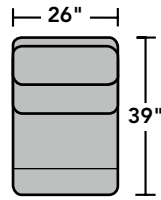

# 2900 Catalina Sectional | Components & Configurations

*Reclining Sofas & Sectionals*

## Components

LAF = Left-Arm-Facing  
RAF = Right-Arm-Facing

2900-23  
Full Wedge

2900-19  
Armless Chair

2900-57  
LAF Recliner  
2900-57M  
LAF Power Recliner  
2900-57H  
LAF Power Recliner  
with Power Headrest

2900-72  
Straight Console

Scale 1/4" = 1'

Dimensions are in inches and are subject to variance.  
© Flexsteel Industries, Inc. 4/16

**FLEXSTEEL**<sup>®</sup>  
HOME

# 2900 Catalina Sectional | Components & Configurations

*Reclining Sofas & Sectionals*

Sample Configurations

Scale 1/4" = 1'

Dimensions are in inches and are subject to variance.  
© Flexsteel Industries, Inc. 4/16