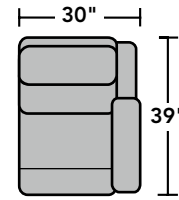

## Components

LAF = Left-Arm-Facing  
RAF = Right-Arm-Facing

2900-23  
Full Wedge

2900-19  
Armless Chair

2900-57  
LAF Recliner  
2900-57M  
LAF Power Recliner  
2900-57H  
LAF Power Recliner  
with Power Headrest

2900-58  
RAF Recliner  
2900-58M  
RAF Power Recliner  
2900-58H  
RAF Power Recliner  
with Power Headrest

2900-59  
Armless Recliner  
2900-59M  
Armless Power Recliner  
2900-59H  
Armless Power Recliner  
with Power Headrest

2900-72  
Straight Console

Scale 1/4" = 1'

Dimensions are in inches and are subject to variance.  
© Flexsteel Industries, Inc. 4/16

**FLEXSTEEL**<sup>®</sup>  
HOME

# 2900 Catalina Sectional | Components & Configurations

*Reclining Sofas & Sectionals*

Sample Configurations

Scale 1/4" = 1'

Dimensions are in inches and are subject to variance.  
© Flexsteel Industries, Inc. 4/16