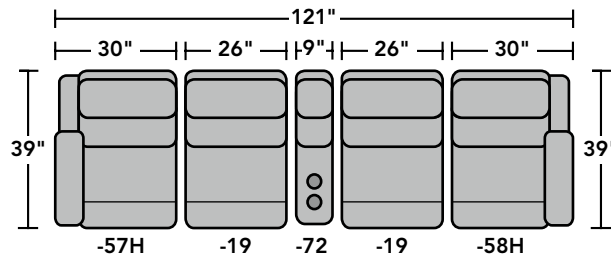

## Components

LAF = Left-Arm-Facing  
RAF = Right-Arm-Facing

2900-23  
Full Wedge

2900-19  
Armless Chair

2900-57  
LAF Recliner  
2900-57M  
LAF Power Recliner  
2900-57H  
LAF Power Recliner  
with Power Headrest

2900-58  
RAF Recliner  
2900-58M  
RAF Power Recliner  
2900-58H  
RAF Power Recliner  
with Power Headrest

2900-59  
Armless Recliner  
2900-59M  
Armless Power Recliner  
2900-59H  
Armless Power Recliner  
with Power Headrest

2900-72  
Straight Console

Scale 1/4" = 1'

Dimensions are in inches and are subject to variance.  
© Flexsteel Industries, Inc. 4/16

**FLEXSTEEL**<sup>®</sup>  
HOME

# 2900 Catalina Sectional | Components & Configurations

*Reclining Sofas & Sectionals*

Sample Configurations

Scale 1/4" = 1'

Dimensions are in inches and are subject to variance.  
© Flexsteel Industries, Inc. 4/16