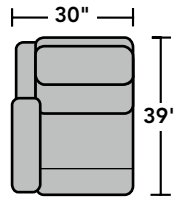

## Components

LAF = Left-Arm-Facing  
RAF = Right-Arm-Facing

2900-23  
Full Wedge

2900-19  
Armless Chair

2900-57  
LAF Recliner  
2900-57M  
LAF Power Recliner  
2900-57H  
LAF Power Recliner  
with Power Headrest

2900-58  
RAF Recliner  
2900-58M  
RAF Power Recliner  
2900-58H  
RAF Power Recliner  
with Power Headrest

2900-59  
Armless Recliner  
2900-59M  
Armless Power Recliner  
2900-59H  
Armless Power Recliner  
with Power Headrest

2900-72  
Straight Console

Scale 1/4" = 1'

Dimensions are in inches and are subject to variance.  
© Flexsteel Industries, Inc. 4/16

**FLEXSTEEL**<sup>®</sup>  
HOME

# 2900 Catalina Sectional | Components & Configurations

*Reclining Sofas & Sectionals*

Sample Configurations

Scale 1/4" = 1'

Dimensions are in inches and are subject to variance.  
© Flexsteel Industries, Inc. 4/16