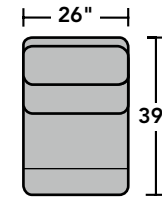

## Components

LAF = Left-Arm-Facing  
RAF = Right-Arm-Facing

2900-23  
Full Wedge

2900-19  
Armless Chair

2900-57  
LAF Recliner  
2900-57M  
LAF Power Recliner  
2900-57H  
LAF Power Recliner  
with Power Headrest

2900-58  
RAF Recliner  
2900-58M  
RAF Power Recliner  
2900-58H  
RAF Power Recliner  
with Power Headrest

2900-59  
Armless Recliner  
2900-59M  
Armless Power Recliner  
2900-59H  
Armless Power Recliner  
with Power Headrest

2900-72  
Straight Console

Scale 1/4" = 1'

Dimensions are in inches and are subject to variance.  
© Flexsteel Industries, Inc. 4/16

**FLEXSTEEL**<sup>®</sup>  
HOME

# 2900 Catalina Sectional | Components & Configurations

*Reclining Sofas & Sectionals*

Sample Configurations

Scale 1/4" = 1'

Dimensions are in inches and are subject to variance.  
© Flexsteel Industries, Inc. 4/16