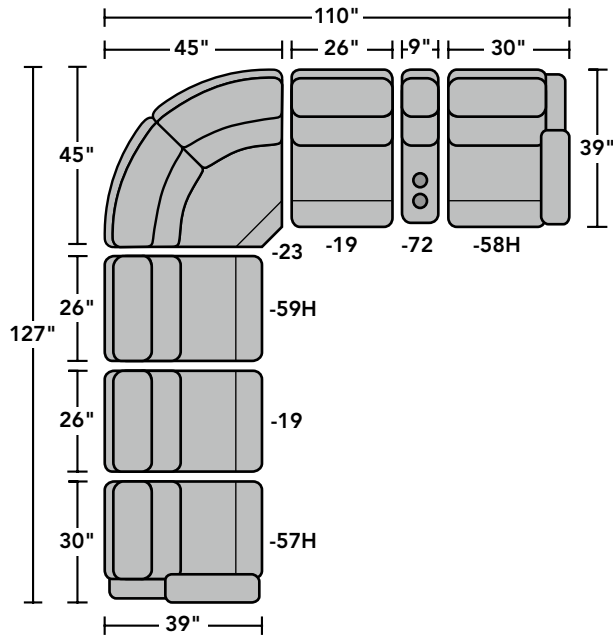

## Components

LAF = Left-Arm-Facing  
RAF = Right-Arm-Facing

2900-23  
Full Wedge

2900-19  
Armless Chair

2900-57  
LAF Recliner  
2900-57M  
LAF Power Recliner  
2900-57H  
LAF Power Recliner  
with Power Headrest

2900-58  
RAF Recliner  
2900-58M  
RAF Power Recliner  
2900-58H  
RAF Power Recliner  
with Power Headrest

2900-59  
Armless Recliner  
2900-59M  
Armless Power Recliner  
2900-59H  
Armless Power Recliner  
with Power Headrest

2900-72  
Straight Console

Scale 1/4" = 1'

Dimensions are in inches and are subject to variance.  
© Flexsteel Industries, Inc. 4/16

**FLEXSTEEL**<sup>®</sup>  
HOME

# 2900 Catalina Sectional | Components & Configurations

*Reclining Sofas & Sectionals*

Sample Configurations

Scale 1/4" = 1'

Dimensions are in inches and are subject to variance.  
© Flexsteel Industries, Inc. 4/16