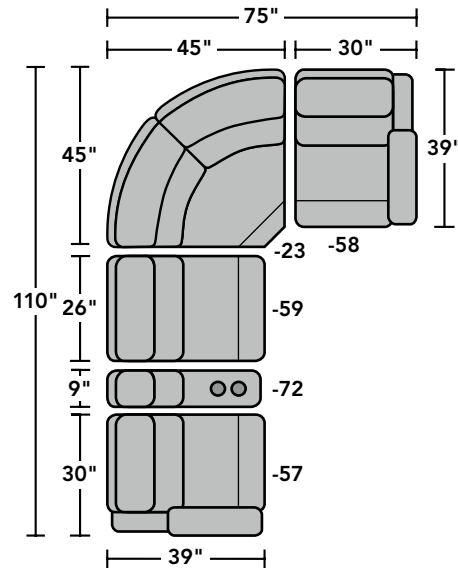

## Components

LAF = Left-Arm-Facing  
RAF = Right-Arm-Facing

2900-23  
Full Wedge

2900-19  
Armless Chair

2900-57  
LAF Recliner  
2900-57M  
LAF Power Recliner  
2900-57H  
LAF Power Recliner  
with Power Headrest

2900-58  
RAF Recliner  
2900-58M  
RAF Power Recliner  
2900-58H  
RAF Power Recliner  
with Power Headrest

2900-59  
Armless Recliner  
2900-59M  
Armless Power Recliner  
2900-59H  
Armless Power Recliner  
with Power Headrest

2900-72  
Straight Console

Scale 1/4" = 1'

Dimensions are in inches and are subject to variance.  
© Flexsteel Industries, Inc. 4/16

**FLEXSTEEL**<sup>®</sup>  
HOME

# 2900 Catalina Sectional | Components & Configurations

*Reclining Sofas & Sectionals*

Sample Configurations

Scale 1/4" = 1'

Dimensions are in inches and are subject to variance.  
© Flexsteel Industries, Inc. 4/16