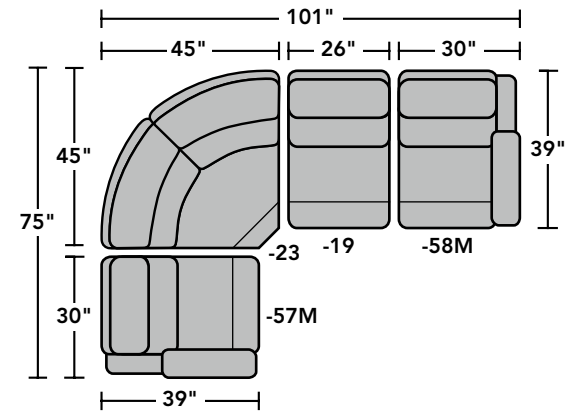

2900-72  
Straight Console

Scale 1/4" = 1'

Dimensions are in inches and are subject to variance.  
© Flexsteel Industries, Inc. 4/16

**FLEXSTEEL**<sup>®</sup>  
HOME

# 2900 Catalina Sectional | Components & Configurations

*Reclining Sofas & Sectionals*

Sample Configurations

Scale 1/4" = 1'

Dimensions are in inches and are subject to variance.  
© Flexsteel Industries, Inc. 4/16