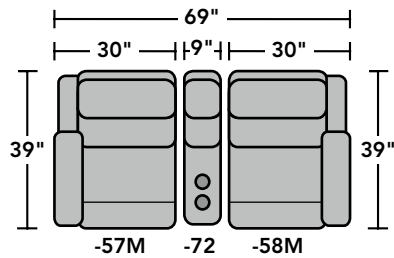

2900-58  
RAF Recliner  
2900-58M  
RAF Power Recliner  
2900-58H  
RAF Power Recliner  
with Power Headrest

2900-59  
Armless Recliner  
2900-59M  
Armless Power Recliner  
2900-59H  
Armless Power Recliner  
with Power Headrest

2900-72  
Straight Console

Scale 1/4" = 1'

Dimensions are in inches and are subject to variance.  
© Flexsteel Industries, Inc. 4/16

**FLEXSTEEL**<sup>®</sup>  
HOME

# 2900 Catalina Sectional | Components & Configurations

*Reclining Sofas & Sectionals*

Sample Configurations

Scale 1/4" = 1'

Dimensions are in inches and are subject to variance.  
© Flexsteel Industries, Inc. 4/16