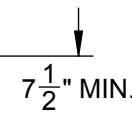

COUNTERTOP OVERHANG DETAIL

FRONT VIEW

FRONT VIEW (UNIT INSTALLED)