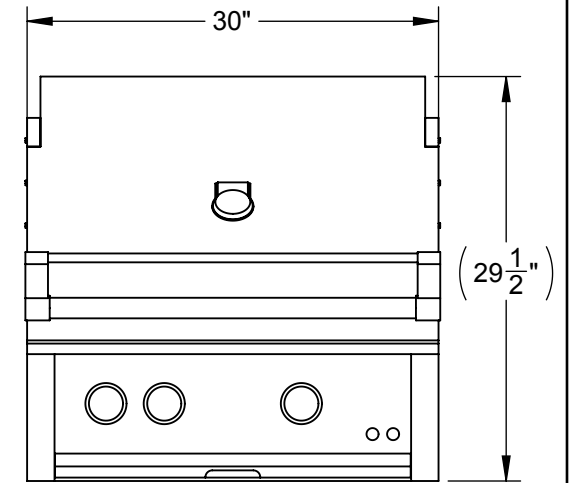

# GXBR30: GRILL, BUILT-IN, 30"

TOP VIEW

REAR VIEW

LEFT VIEW

FRONT VIEW

# GXBR30: GRILL, BUILT-IN, 30"