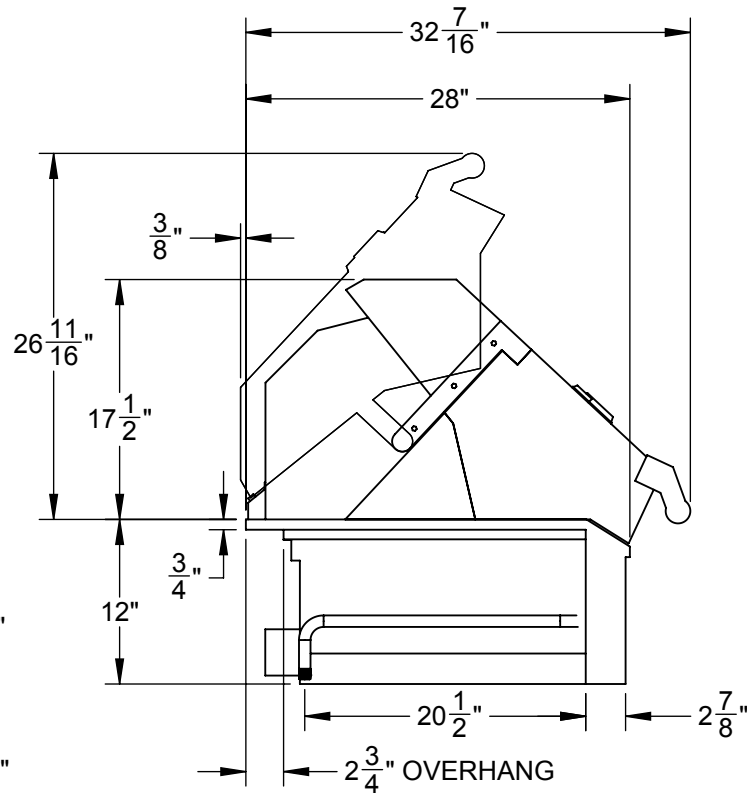

# GXBR30: GRILL, BUILT-IN, 30"

TOP VIEW

REAR VIEW

LEFT VIEW

FRONT VIEW

# GXBR30: GRILL, BUILT-IN, 30"

## COUNTERTOP OVERHANG DETAIL

**FRONT VIEW**

**FRONT VIEW (UNIT INSTALLED)**