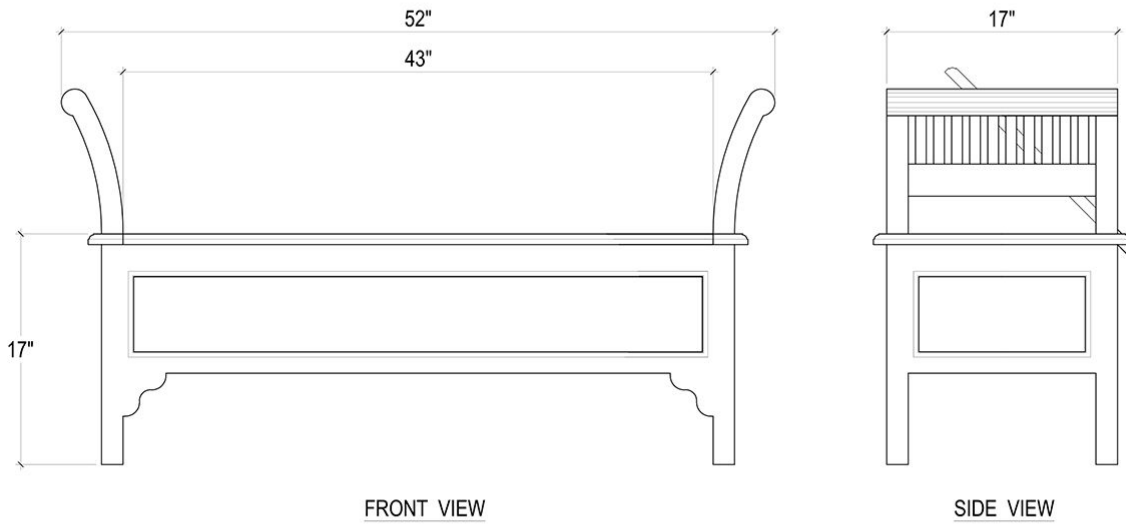

# MacKenzie Bench w/ Storage

---

Shown in: **BHD**

SKU: **21868**

Size: **52W x 19D x 28H in**

## Overview

---

Whimsical in the living area, and perfect for the entry, this MacKenzie Bench includes interior storage. Crafted from solid mahogany, this bench features curves arms on either side with an overall traditional style. This piece is offered with a vast array of finish and distress options to create a truly custom design.

## Technical Specification

---

|                      |                            |                    |                             |
|----------------------|----------------------------|--------------------|-----------------------------|
| Dimensions           | <b>52W x 19D x 28H in</b>  | CBM                | <b>0.496099</b>             |
| Number of Packages   | <b>1</b>                   | Cubic Feet         | <b>17.52 ft<sup>3</sup></b> |
| Package 1 Dimensions | <b>55.5 x 22 x 33.1 in</b> | Package 1 Weight   | <b>66.14 lbs</b>            |
| Package Weight Total | <b>66.14 lbs</b>           | Net Weight         | <b>52.91 lbs</b>            |
| Material             | <b>Mahogany</b>            | <b>Best Seller</b> |                             |