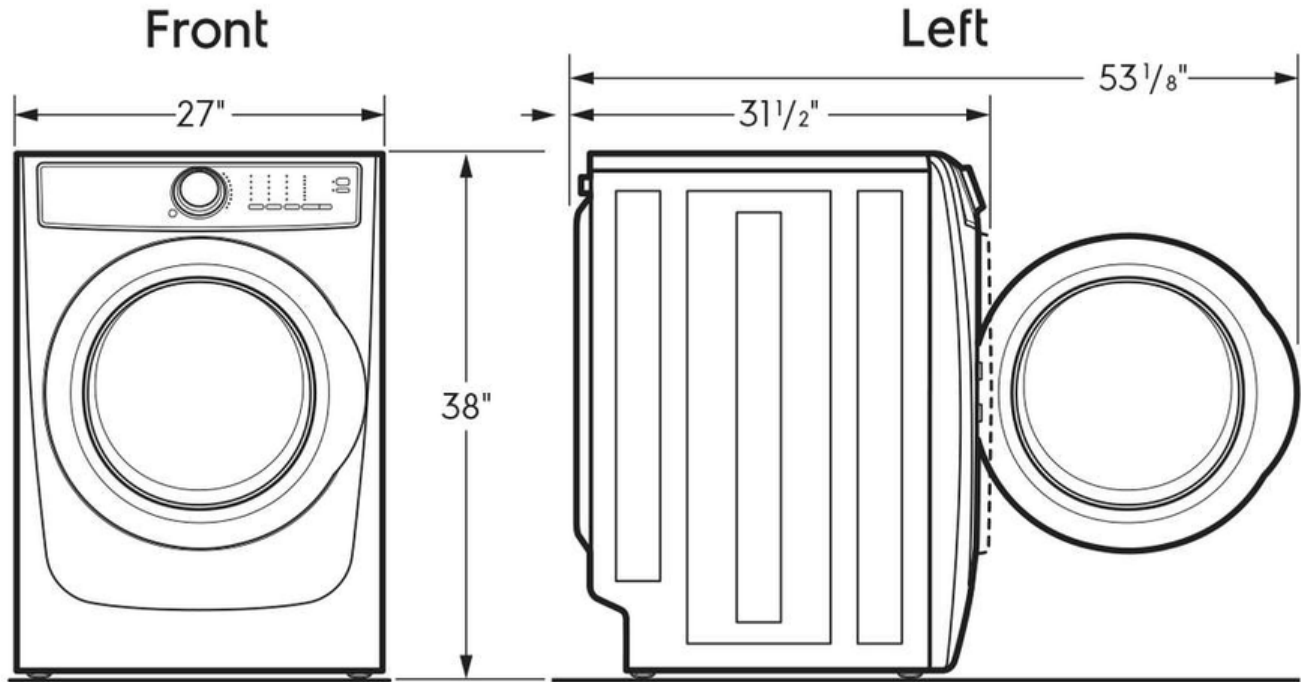

Electrolux

Electric 8.0 Cu. Ft. Front Load Dryer

ELFE733CAW

Version : 07/21