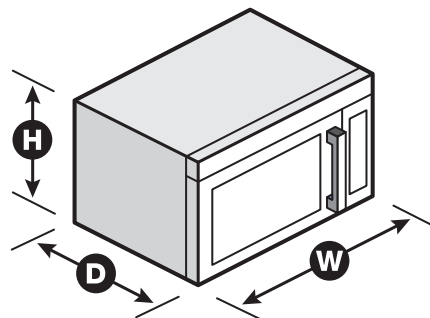

Dimensions

Product Dimensions (H x W x D)	13-1/2" x 24" x 19-5/8"
--------------------------------	-------------------------

Reference Material

[Install Guide](#)

[Use & Care Guide](#)

[Warranty](#)

Key Features & Benefits

Accepts 30- or 27-Inch Trim Kit

Allows you to install your countertop microwave into an existing cutout for a more integrated appearance.

Electronic Controls with LED Display

Make the microwave easy to use and provide a display that shows the functions that are being programmed.

Timed Defrost

Allows intuitive operation by automatically setting the microwave oven's power level at 30% for the amount of time you select.

NOTE: Dimensions are for planning purposes only. For complete details, see Installation Instructions packed with product. Specifications subject to change without notice.