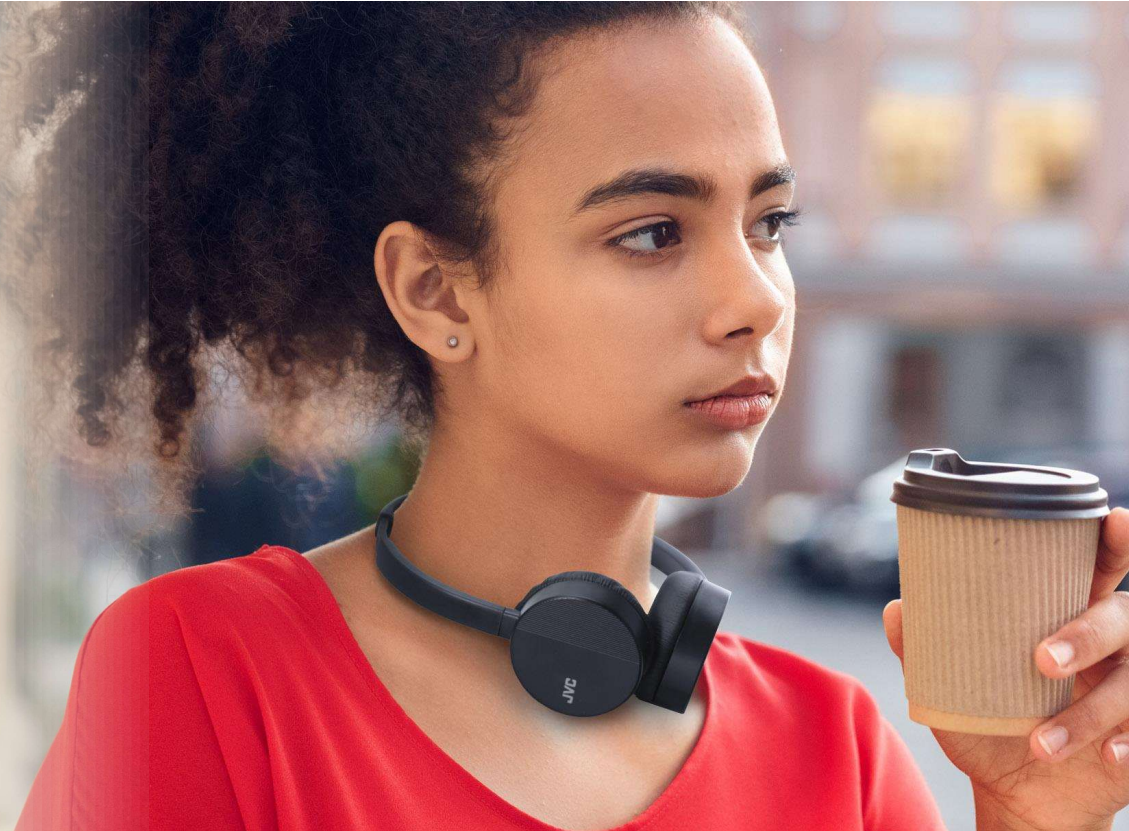

HA-S23W

FLATS WIRELESS

-A
(Blue)

-B
(Black)

-Z
(Teal Blue)

-D
(Orange)

Main Features

- Light weight with flat foldable swivel design
- 17-hour long battery life
- Integrated 3-button remote with microphone
- Voice Assistant compatible
- 4 color variations

 **Bluetooth®**

JVC