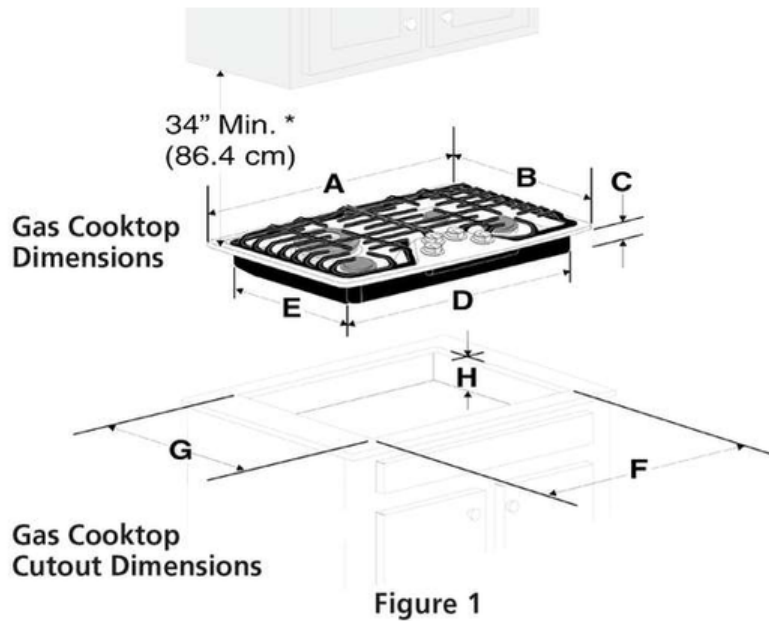

Display

Control Location	Front
Display Type	Mechanical

Dimensions and Volume

Height	2 7/16"
Width	36"
Depth	21"
Cutout Height	7 1/2"
Minimum Cutout Width	33 7/8"
Minimum Cutout Depth	19"
Maximum Cutout Width	35 5/8"
Maximum Cutout Depth	20"

Specifications subject to change. Accessories information available on the web at frigidaire.com / frigidaire.ca

Frigidaire

36" Gas Cooktop

FCCG3627AS, FCCG3627AB

Version : 05/22

PRODUCT DIMENSIONS					
MODEL	A. WIDTH	B. DEPTH	C. HEIGHT	D. BOX WIDTH	E. BOX DEPTH
36" Gas Cooktop	36" (91.4 cm)	21" (53.3 cm)	2 7/16" (6.2 cm)	33 5/8" (85.4 cm)	18 7/8" (47.9 cm)

CUTOUT DIMENSIONS					H. HEIGHT BELOW COOKTOP
MODEL	F. WIDTH		G. DEPTH		
	MINIMUM	MAXIMUM	MINIMUM	MAXIMUM	
36" Gas Cooktop	33 7/8" (86.0 cm)	35 5/8" (90.3 cm)	19" (48.3 cm)	20" (50.8 cm)	7.5" (19.0 cm)