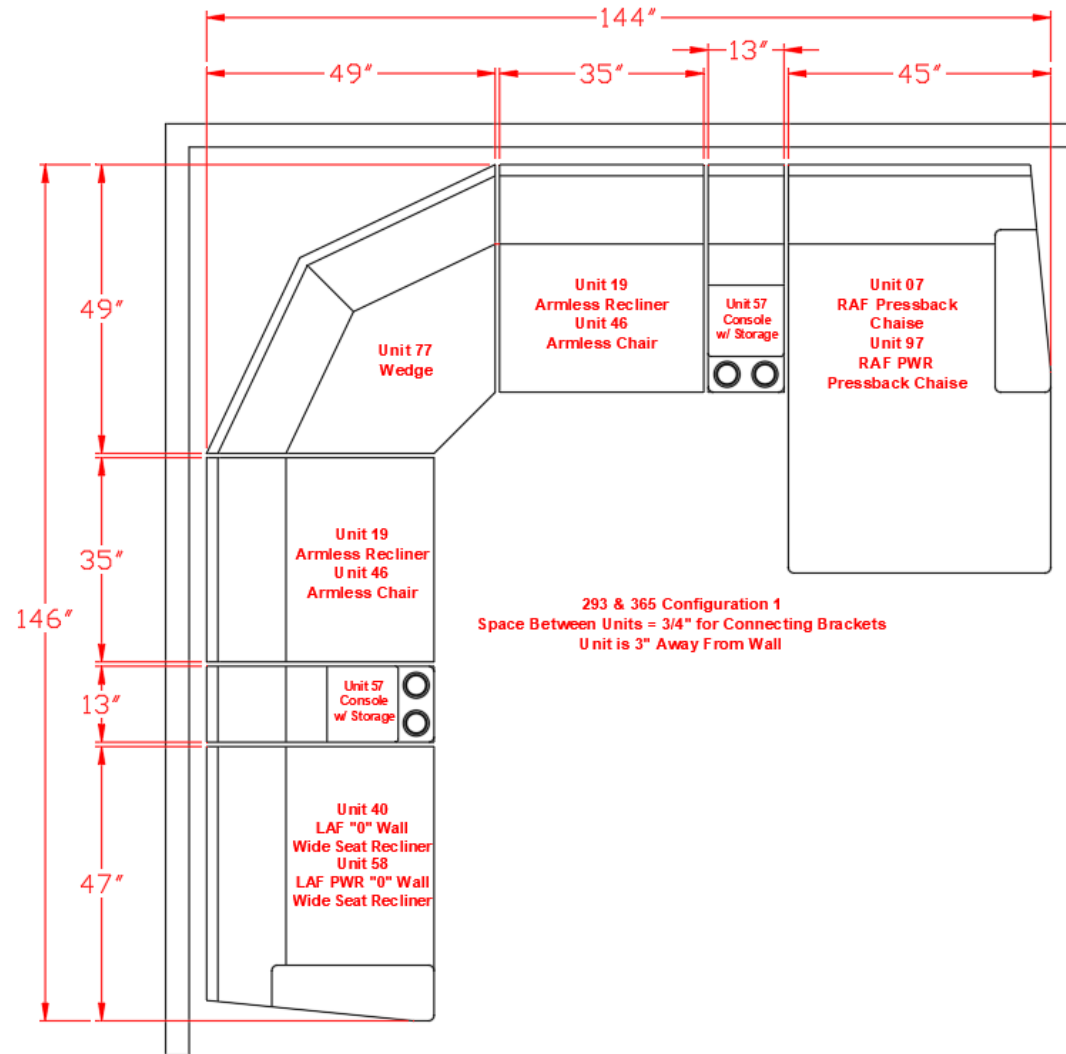

2930286

Call Out	Description
● (Red)	Blown Fiber
● (Yellow)	Cushion Chaise Pad - top Pad
● (Green)	Cushion Foam
● (Yellow)	KD Component
● (Blue)	Cover

Signature
DESIGN
BY **ASHLEY**®

425

108

101

105

399

134

396

Signature
DESIGN
BY **ASHLEY**®

293 SECTIONAL DIMENSIONS 7 PIECE CONFIGURATION

293 & 365 Configuration 1
 Space Between Units = 3/4" for Connecting Brackets
 Unit is 3" Away From Wall

293 SECTIONAL DIMENSIONS 7 PIECE CONFIGURATION