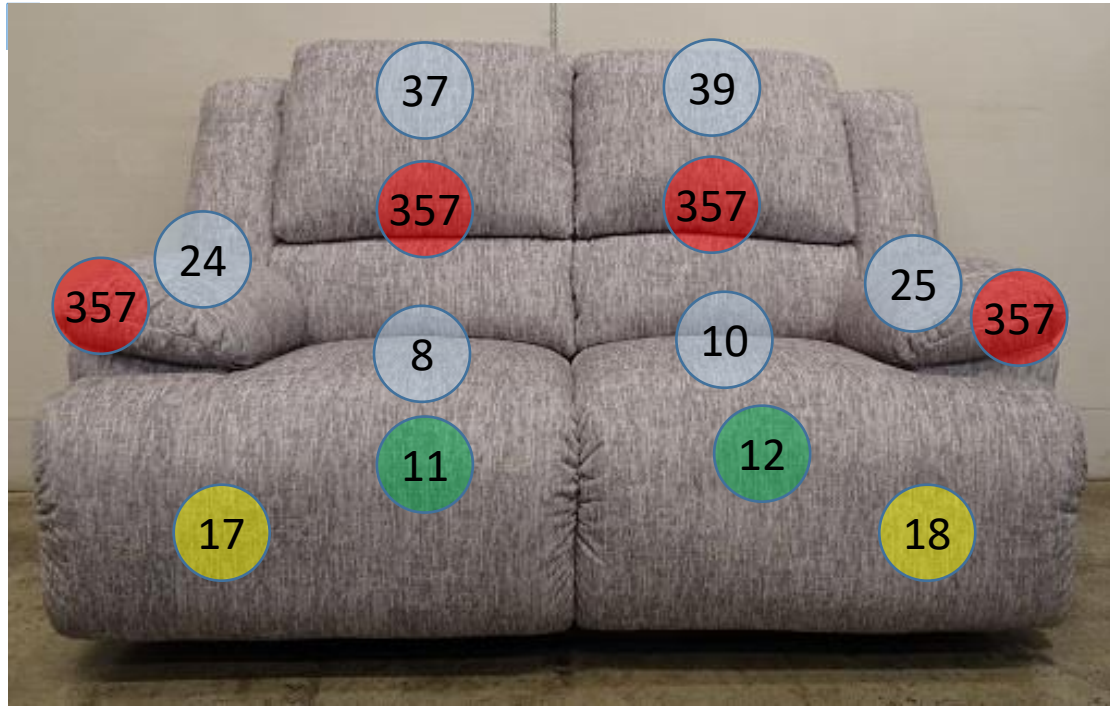

2930286

Call Out	Description
● (Red)	Blown Fiber
● (Yellow)	Cushion Chaise Pad - top Pad
● (Green)	Cushion Foam
● (Yellow)	KD Component
● (Blue)	Cover

Signature
DESIGN
BY **ASHLEY**®

425

108

101

105

399

134

396

Signature
DESIGN
BY **ASHLEY**®

293 SECTIONAL DIMENSIONS 7 PIECE CONFIGURATION

293 & 365 Configuration 1
 Space Between Units = 3/4" for Connecting Brackets
 Unit is 3" Away From Wall

293 SECTIONAL DIMENSIONS 7 PIECE CONFIGURATION