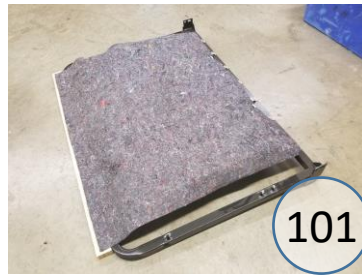

2930286

Call Out	Description
● (Red)	Blown Fiber
● (Yellow)	Cushion Chaise Pad - top Pad
● (Green)	Cushion Foam
● (Yellow)	KD Component
● (Blue)	Cover

Signature
DESIGN
BY **ASHLEY**®

425

108

101

105

399

134

396

Signature
DESIGN
BY **ASHLEY**®

293 SECTIONAL DIMENSIONS 7 PIECE CONFIGURATION

293 & 365 Configuration 1
 Space Between Units = 3/4" for Connecting Brackets
 Unit is 3" Away From Wall

293 SECTIONAL DIMENSIONS 7 PIECE CONFIGURATION