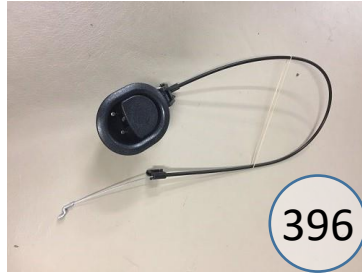

2930286

Call Out	Description
● (Red)	Blown Fiber
● (Yellow)	Cushion Chaise Pad - top Pad
● (Green)	Cushion Foam
● (Yellow)	KD Component
● (Blue)	Cover

Signature
DESIGN
BY **ASHLEY**®

425

108

101

105

399

134

396

Signature
DESIGN
BY **ASHLEY**®

293 SECTIONAL DIMENSIONS 7 PIECE CONFIGURATION

293 & 365 Configuration 1
 Space Between Units = 3/4" for Connecting Brackets
 Unit is 3" Away From Wall

293 SECTIONAL DIMENSIONS 7 PIECE CONFIGURATION