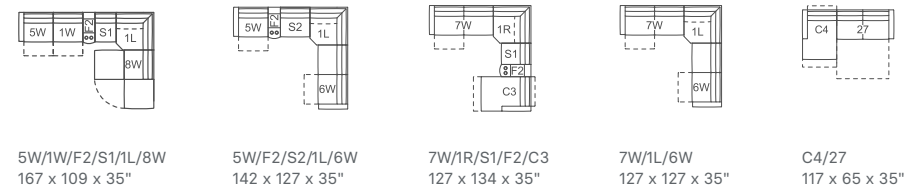

Elements Motion Pieces:

08 RHF Swivel Bumper	26 LHF Sofa Bed 54"	7W LHF Loveseat Recliner with Power HR, Wide
09 LHF Swivel Bumper	27 RHF Sofa Bed 54"	C1 RHF Power Reclining Chair
8W RHF Swivel Bumper, Wide	28 LHF Sofa Bed 64"	C2 LHF Power Reclining Chair
9W LHF Swivel Bumper, Wide	29 RHF Sofa Bed 64"	C3 RHF Power Reclining Chair, Wide
12 RHF Stationary Sectional End	38 RHF Sofa Bed 64", 2 Cushions	C4 LHF Power Reclining Chair, Wide
13 LHF Stationary Sectional End	39 LHF Sofa Bed 64", 2 Cushions	S1 Armless Storage Chair
2W RHF Stationary Sectional End, Wide	4H RHF Power Recliner with Power HR	S2 Armless Storage Chair, Wide
3W LHF Stationary Sectional End, Wide	5H LHF Power Recliner with Power HR	S5 RHF Stationary Storage Chair
19 Corner Square	4W RHF Power Recliner with Power HR, Wide	S6 LHF Stationary Storage Chair
1L Corner Square, LHF Reclining Back	5W LHF Power Recliner with Power HR, Wide	S7 RHF Stationary Storage Chair, Wide
1R Corner Square, RHF Reclining Back	6H RHF Loveseat Recliner with Power HR	S8 LHF Stationary Storage Chair, Wide
1H Armless Recliner Power HR	7H LHF Loveseat Recliner with Power HR	S9 Swivel Top Ottoman
1W Armless Recliner Power HR, Wide	6W RHF Loveseat Recliner with Power HR, Wide	F2 Console with Shelf

Popular Configurations: