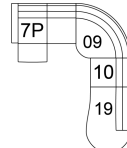

66 RHF Power Recliner
31 x 40 x 38"
79 x 102 x 97 cm

67 LHF Power Recliner
31 x 40 x 38"
79 x 102 x 97 cm

74 Ottoman Rectangular
37 x 23 x 17"
94 x 59 x 44 cm

7P LHF Loveseat Power Recliner
55 x 40 x 38"
140 x 102 x 97 cm

8P RHF Loveseat Power Recliner
55 x 40 x 38"
140 x 102 x 97 cm

95 Chair w/2 Arms
38 x 38 x 34"
97 x 97 x 87 cm
IA: 24" / 61 cm

98 RHF Angled Loveseat
97 LHF Angled Loveseat
70 x 50 x 34"
178 x 127 x 87 cm

POPULAR CONFIGURATIONS

07/15
86 x 60"
219 x 153 cm

12/40
117 x 91"
298 x 232 cm

7P/09/10/19
104 x 136"
265 x 346 cm

7P/09/8P
104 x 104"
265 x 265 cm

DIMENSIONS

Seat Depth: 21" / 54 cm
Seat Height: 19" / 48 cm
Arm Depth: 37" / 94 cm
Arm Height: 24" / 60 cm

Dimensions shown as Width x Depth x Height.

Dimensions are correct at the time of printing and are subject to change without notice. Actual measurements for each item may vary from what is shown here. Please allow up to a +/- 1 inch difference. Availability may vary by region.