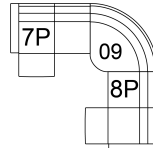

66 RHF Power Recliner
31 x 40 x 38"
79 x 102 x 97 cm

67 LHF Power Recliner
31 x 40 x 38"
79 x 102 x 97 cm

74 Ottoman Rectangular
37 x 23 x 17"
94 x 59 x 44 cm

7P LHF Loveseat Power Recliner
55 x 40 x 38"
140 x 102 x 97 cm

8P RHF Loveseat Power Recliner
55 x 40 x 38"
140 x 102 x 97 cm

95 Chair w/2 Arms
38 x 38 x 34"
97 x 97 x 87 cm
IA: 24" / 61 cm

98 RHF Angled Loveseat
97 LHF Angled Loveseat
70 x 50 x 34"
178 x 127 x 87 cm

POPULAR CONFIGURATIONS

07/15
86 x 60"
219 x 153 cm

12/40
117 x 91"
298 x 232 cm

7P/09/10/19
104 x 136"
265 x 346 cm

7P/09/8P
104 x 104"
265 x 265 cm

DIMENSIONS

Seat Depth: 21" / 54 cm
Seat Height: 19" / 48 cm
Arm Depth: 37" / 94 cm
Arm Height: 24" / 60 cm

Dimensions shown as Width x Depth x Height.

Dimensions are correct at the time of printing and are subject to change without notice. Actual measurements for each item may vary from what is shown here. Please allow up to a +/- 1 inch difference. Availability may vary by region.