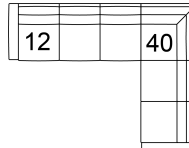

66 RHF Power Recliner
31 x 40 x 38"
79 x 102 x 97 cm

67 LHF Power Recliner
31 x 40 x 38"
79 x 102 x 97 cm

74 Ottoman Rectangular
37 x 23 x 17"
94 x 59 x 44 cm

7P LHF Loveseat Power Recliner
55 x 40 x 38"
140 x 102 x 97 cm

8P RHF Loveseat Power Recliner
55 x 40 x 38"
140 x 102 x 97 cm

95 Chair w/2 Arms
38 x 38 x 34"
97 x 97 x 87 cm
IA: 24" / 61 cm

98 RHF Angled Loveseat
97 LHF Angled Loveseat
70 x 50 x 34"
178 x 127 x 87 cm

POPULAR CONFIGURATIONS

07/15
86 x 60"
219 x 153 cm

12/40
117 x 91"
298 x 232 cm

7P/09/10/19
104 x 136"
265 x 346 cm

7P/09/8P
104 x 104"
265 x 265 cm

DIMENSIONS

Seat Depth: 21" / 54 cm
Seat Height: 19" / 48 cm
Arm Depth: 37" / 94 cm
Arm Height: 24" / 60 cm