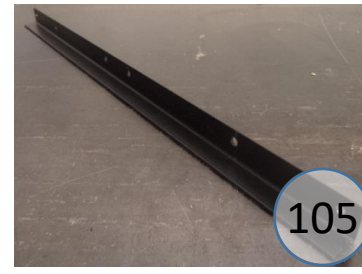

2930274

Call Out	Description
● (Red)	Blown Fiber
● (Yellow)	Cushion Chaise Pad - top Pad
● (Green)	Cushion Foam
● (Yellow)	KD Component
● (Blue)	Cover

Signature
DESIGN
BY **ASHLEY**®

Signature
DESIGN
BY **ASHLEY**®

293 SECTIONAL DIMENSIONS 7 PIECE CONFIGURATION

293 SECTIONAL DIMENSIONS 7 PIECE CONFIGURATION