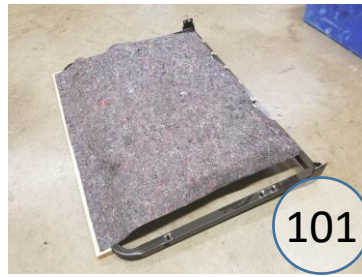

2930274

Call Out	Description
● (Red)	Blown Fiber
● (Yellow)	Cushion Chaise Pad - top Pad
● (Green)	Cushion Foam
● (Yellow)	KD Component
● (Blue)	Cover

Signature
DESIGN
BY **ASHLEY**®

Signature
DESIGN
BY **ASHLEY**®

293 SECTIONAL DIMENSIONS 7 PIECE CONFIGURATION

293 SECTIONAL DIMENSIONS 7 PIECE CONFIGURATION