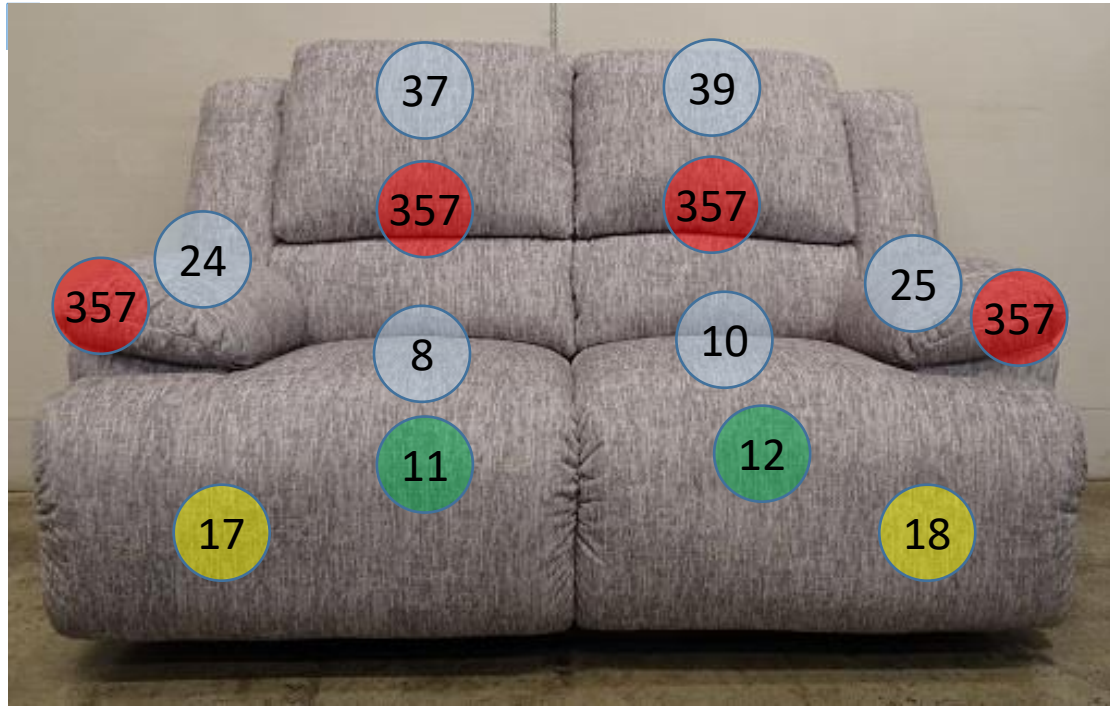

2930274

Call Out	Description
● (Red)	Blown Fiber
● (Yellow)	Cushion Chaise Pad - top Pad
● (Green)	Cushion Foam
● (Yellow)	KD Component
● (Blue)	Cover

Signature
DESIGN
BY **ASHLEY**®

Signature
DESIGN
BY **ASHLEY**®

293 SECTIONAL DIMENSIONS 7 PIECE CONFIGURATION

293 SECTIONAL DIMENSIONS 7 PIECE CONFIGURATION