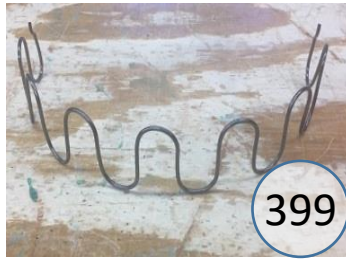

2930274

Call Out	Description
● (Red)	Blown Fiber
● (Yellow)	Cushion Chaise Pad - top Pad
● (Green)	Cushion Foam
● (Yellow)	KD Component
● (Blue)	Cover

Signature
DESIGN
BY **ASHLEY**®

Signature
DESIGN
BY **ASHLEY**®

293 SECTIONAL DIMENSIONS 7 PIECE CONFIGURATION

293 SECTIONAL DIMENSIONS 7 PIECE CONFIGURATION