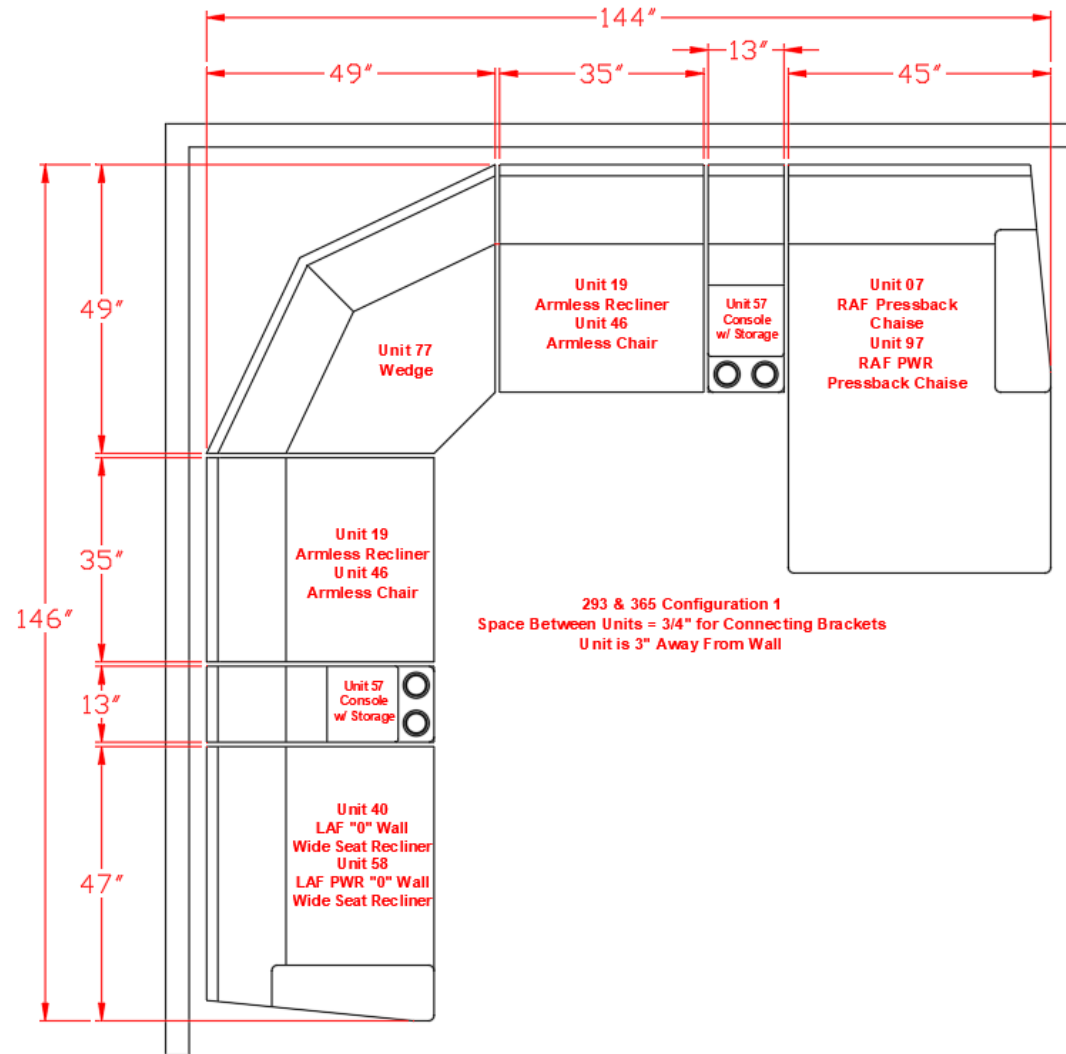

2930274

Call Out	Description
● (Red)	Blown Fiber
● (Yellow)	Cushion Chaise Pad - top Pad
● (Green)	Cushion Foam
● (Yellow)	KD Component
● (Blue)	Cover

Signature
DESIGN
BY **ASHLEY**®

Signature
DESIGN
BY **ASHLEY**®

293 SECTIONAL DIMENSIONS 7 PIECE CONFIGURATION

293 SECTIONAL DIMENSIONS 7 PIECE CONFIGURATION