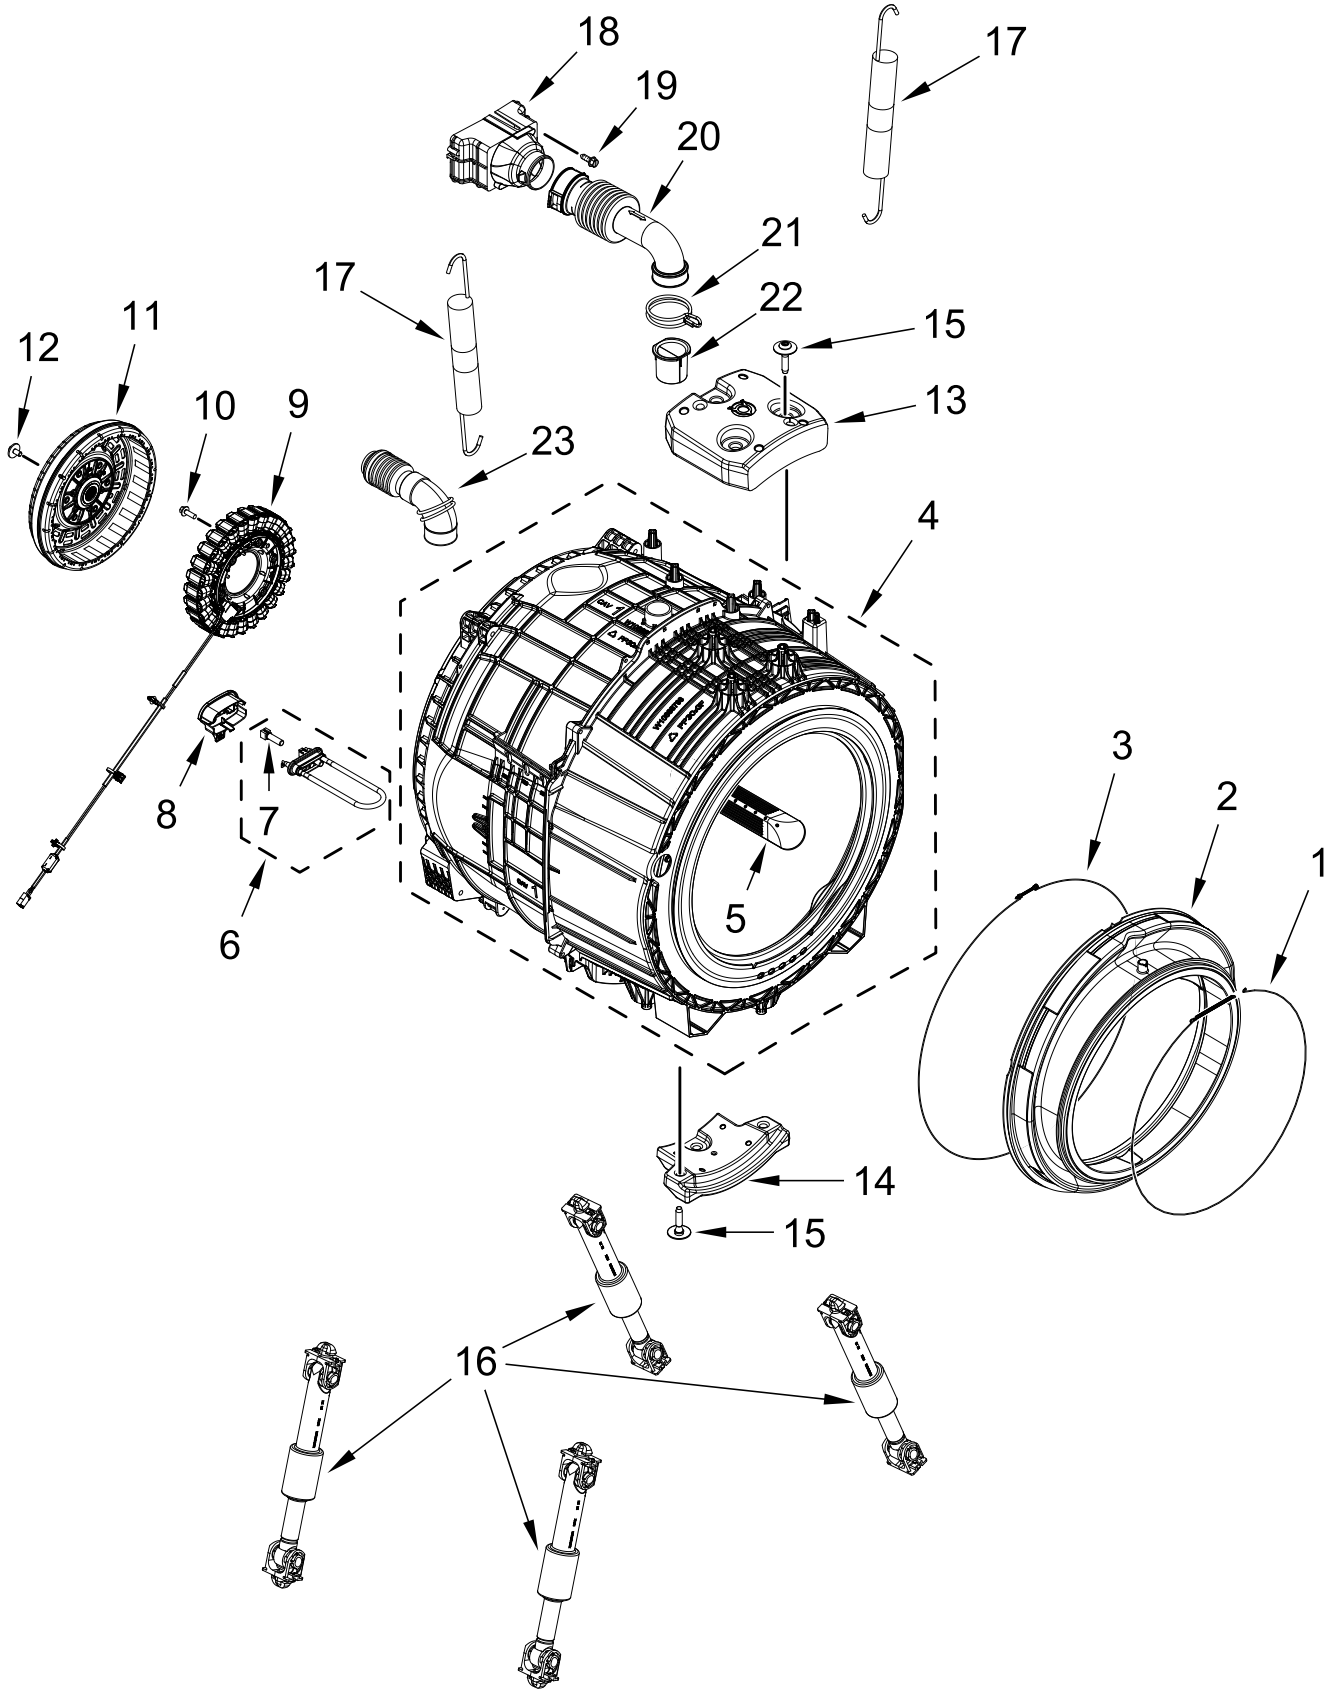

DOOR PARTS

DOOR PARTS

<u>Illus.</u> <u>No.</u>	<u>Part No.</u>	<u>Description</u>	<u>Illus.</u> <u>No.</u>	<u>Part No.</u>	<u>Description</u>	<u>Illus.</u> <u>No.</u>	<u>Part No.</u>	<u>Description</u>
1		Assembly, Outer Door	5	8534022	Screw	7	W11178950	Bumper, Door (Lower)
	W11320106	Black	6	W11230200	Bumper, Door (Upper)	8	W11114011	Hinge Assembly
2	W11171604	Door, Clear Insert						
3	W11114009	Door, Inner						
4	W10921697	Strike, Door						

DISPENSER PARTS

DISPENSER PARTS

<u>Illus.</u> <u>No.</u>	<u>Part No.</u>	<u>Description</u>	<u>Illus.</u> <u>No.</u>	<u>Part No.</u>	<u>Description</u>	<u>Illus.</u> <u>No.</u>	<u>Part No.</u>	<u>Description</u>
1	W11036928	Valve, Inlet (Single)	7	W11106525	Siphon, Bleach/Softener	10	W10920132	Assembly, Dispenser Hose
2	W10920135	Hose, Inlet (Hot)	8	W11106522	Cover, Detergent Drawer	11	W10239910	Clamp, Hose
3	W10096851	Clamp, Hose	9	W10918519	Separator, Siphon			
4	W11036930	Valve, Inlet (Double)						
5	W10920133	Hose, Inlet (Cold)						
6	W11486348	Assembly, Dispenser						

TUB AND BASKET PARTS

TUB AND BASKET PARTS

<u>Illus.</u> <u>No.</u>	<u>Part No.</u>	<u>Description</u>	<u>Illus.</u> <u>No.</u>	<u>Part No.</u>	<u>Description</u>	<u>Illus.</u> <u>No.</u>	<u>Part No.</u>	<u>Description</u>
1	W10818945	Retainer, Front Panel to Bellow	9	W11261210	Stator, Motor	18	W10919157	Enclosure, Vent
2	W10897390	Bellow	10	W11035597	Screw, Stator	19	8540513	Screw
3	W11048199	Retainer, Bellow to Tub	11	W10916241	Rotor, Motor	20	W10919155	Hose, Ventilation
4	W10921993	Assembly, Tub and Drum	12	W11354072	Screw, Rotor	21	371507	Clamp, Hose
5	W11198668	Baffle, Drum	13	W11209371	Counterweight, Top	22	W11495086	Deflector, Vent Port
6	W10918779	Assembly, Heater	14	W11209373	Counterweight, Bottom	23	W11495084	Hose, Ventilation
7	W10919909	Sensor, NTC	15	W11235083	Screw, Counterweight			
8	W10909418	Shield, Heater	16	W11094464	Damper Assembly			
			17	W10896675	Spring, Suspension			