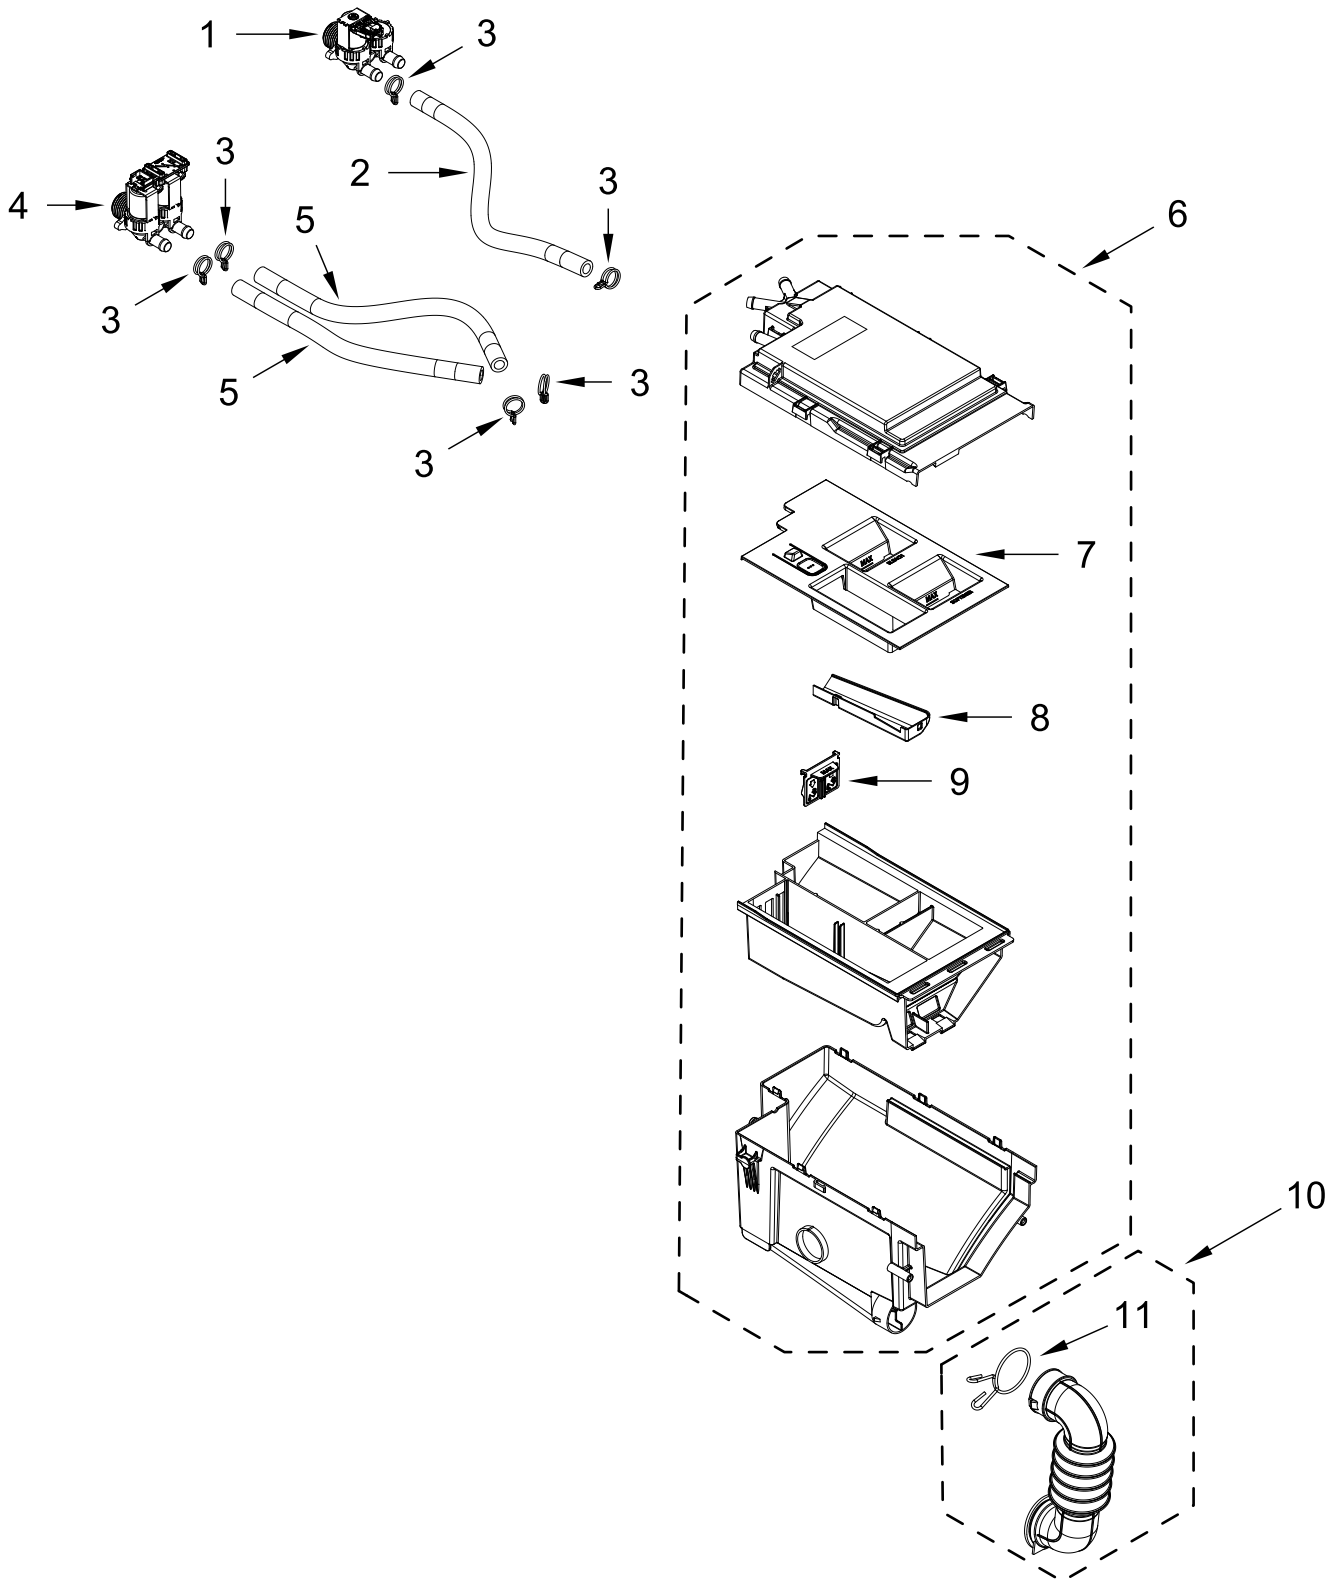

DISPENSER PARTS

DISPENSER PARTS

<u>Illus.</u> <u>No.</u>	<u>Part No.</u>	<u>Description</u>	<u>Illus.</u> <u>No.</u>	<u>Part No.</u>	<u>Description</u>	<u>Illus.</u> <u>No.</u>	<u>Part No.</u>	<u>Description</u>
1	W11036928	Valve, Inlet (Single)	7	W11106525	Siphon, Bleach/Softener	10	W10920132	Assembly, Dispenser Hose
2	W10920135	Hose, Inlet (Hot)	8	W11106522	Cover, Detergent Drawer	11	W10239910	Clamp, Hose
3	W10096851	Clamp, Hose	9	W10918519	Separator, Siphon			
4	W11036930	Valve, Inlet (Double)						
5	W10920133	Hose, Inlet (Cold)						
6	W11486348	Assembly, Dispenser