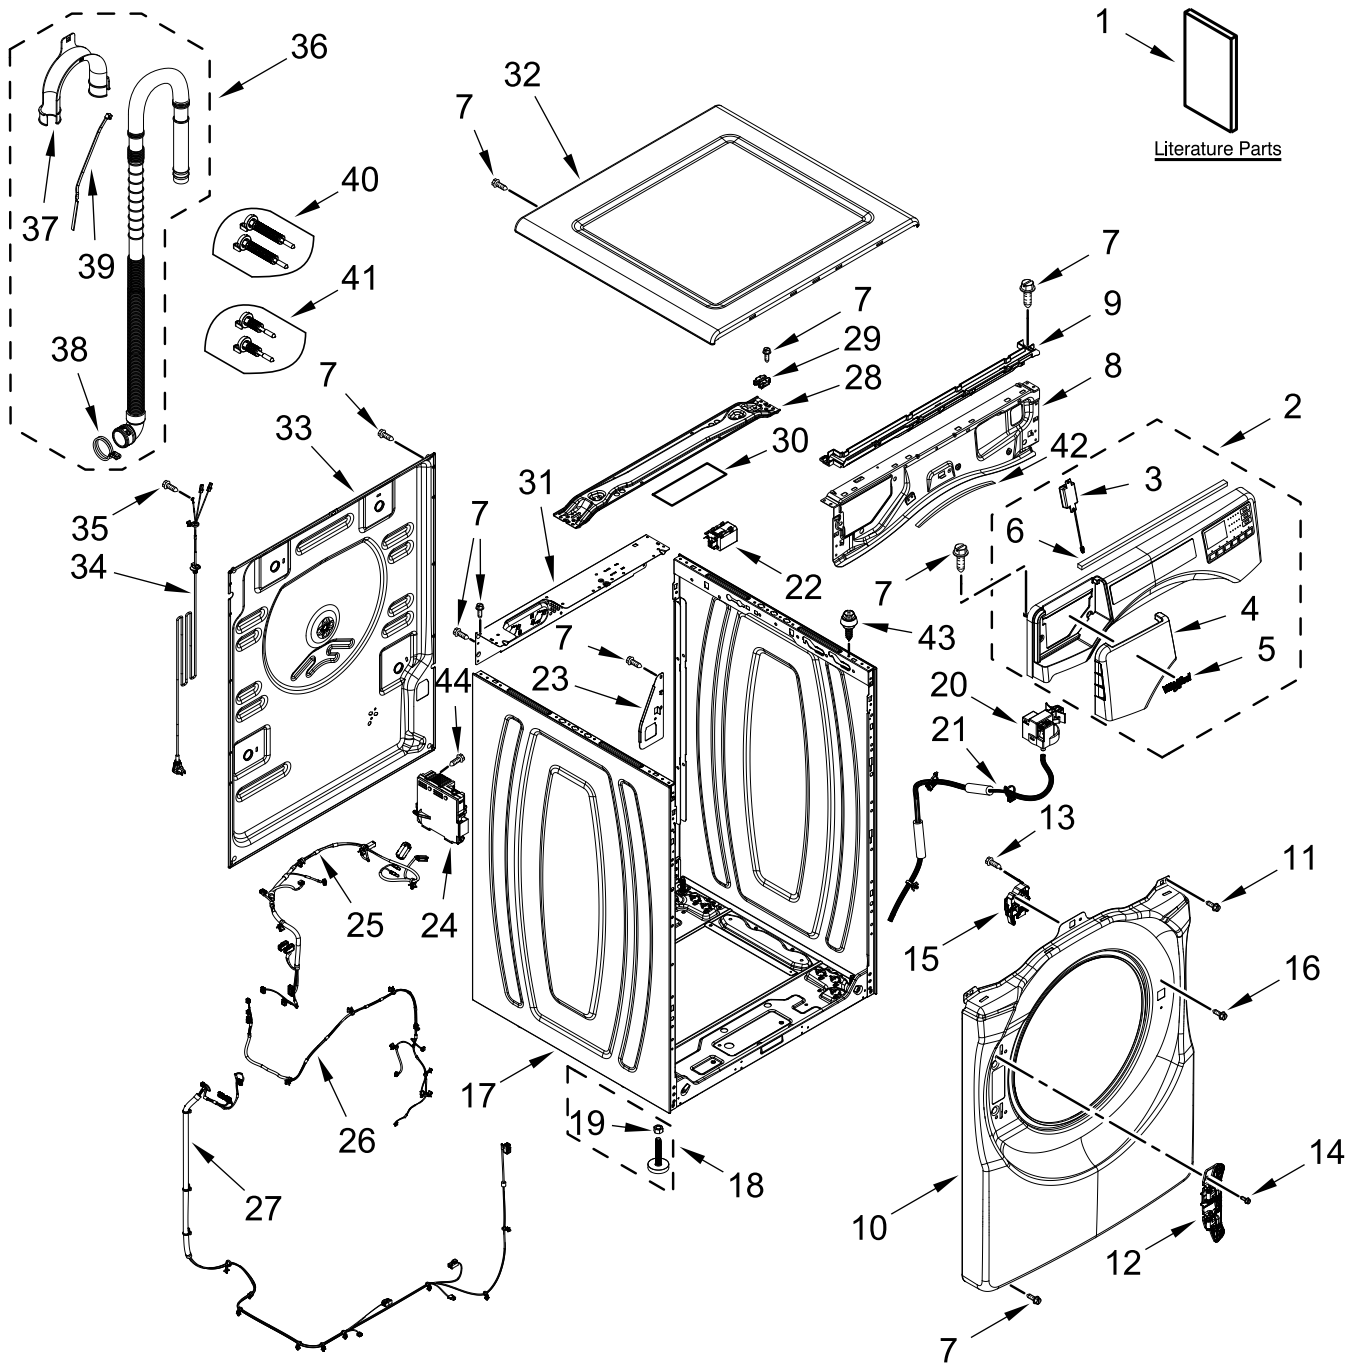

AUTOMATIC WASHER

MODELS:

WFW6605MW0 (White)

WFW6605MC0 (Chrome Shadow)

TOP AND CABINET PARTS

TOP AND CABINET PARTS

<u>Illus. No.</u>	<u>Part No.</u>	<u>Description</u>	<u>Illus. No.</u>	<u>Part No.</u>	<u>Description</u>	<u>Illus. No.</u>	<u>Part No.</u>	<u>Description</u>
1		Literature Parts	11	357640	Screw	28	W10467484	Brace, Top
	W11355370	Owner's Manual	12	W11114011	Hinge Assembly	29	W10245452	Retainer, Spring
	W11355381	Quick Start Guide	13	W10306501	Screw	30	W10331064	Foam Pad
	W11561249	Energy Guide	14	W10288126	Screw	31	W11353016	Bracket, Rear
	W11243716	Wiring Diagram	15	W10804741	Lock, Door	32		Top
2		Assembly, Console	16	8540282	Screw		W10208373	White
	W11531670	White	17		Cabinet		W10460693	Chrome Shadow
	W11558193	Chrome Shadow		W11352995	White	33	W11046440	Panel, Rear
3	W10568405	Assembly, Speaker		W11352996	Chrome Shadow	34	W10919946	Cord, Power
4		Handle, Drawer	18	W10073890	Leveling Leg Assembly	35	W10773242	Screw
	W11167033	White	19	3359452	Nut, Hex	36	W11392677	Hose, Drain (External)
	W11167034	Chrome Shadow	20	W11125159	Pressure Switch	37	W10280024	U-Bend, Drain Hose
5	W10884773	Badge	21	W11319791	Hose, Pressure Switch	38	356138	Clamp, Hose
6	W11231800	Seal	22	W11219530	RFI Filter	39	W10267532	Cable Tie
7	W10567155	Screw	23	W11091443	Bracket, Drain Hose	40	W11041287	Bolt, Transport (Long)
8	W10915381	Bracket, Console	24	W11355347	Appliance Control Unit (ACU)	41	W11041011	Bolt, Transport (Short)
9	W10796898	Channel, Water	25	W10919934	Harness, Upper	42	W10407376	Edge Guard
10		Panel, Front	26	W10919932	Harness, NTC	43	W10208380	Screw and Bushing Assembly
	W11045945	White	27	W11509204	Harness, Main Lower	44	W10864034	Screw
	W11108869	Chrome Shadow						