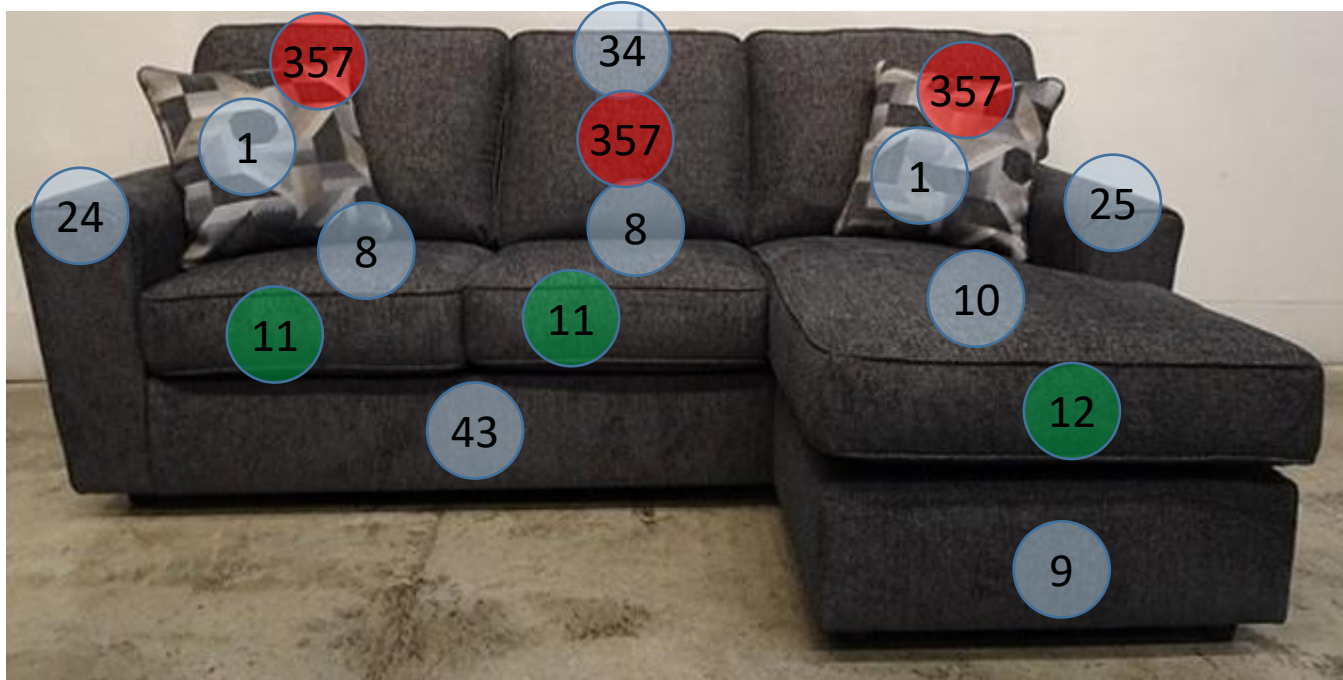

2680418

Call Out	Description
● (Red)	Blown Fiber
● (Yellow)	Cushion Chaise Pad - top Pad
● (Green)	Cushion Foam
● (Yellow)	KD Component
● (Blue)	Cover

Signature
DESIGN
BY **ASHLEY**®

433

361

204

46

170