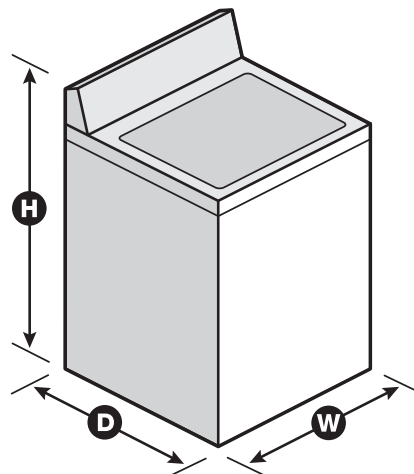

Large Capacity

Large Capacity can help you take on every load.

NOTE: Dimensions are for planning purposes only. For complete details, see Installation Instructions packed with product. Specifications subject to change without notice.

®/™ © 2020. All rights reserved. Printed in the U.S.A. D200104XXD. NTW4516FSpecSheetV01.